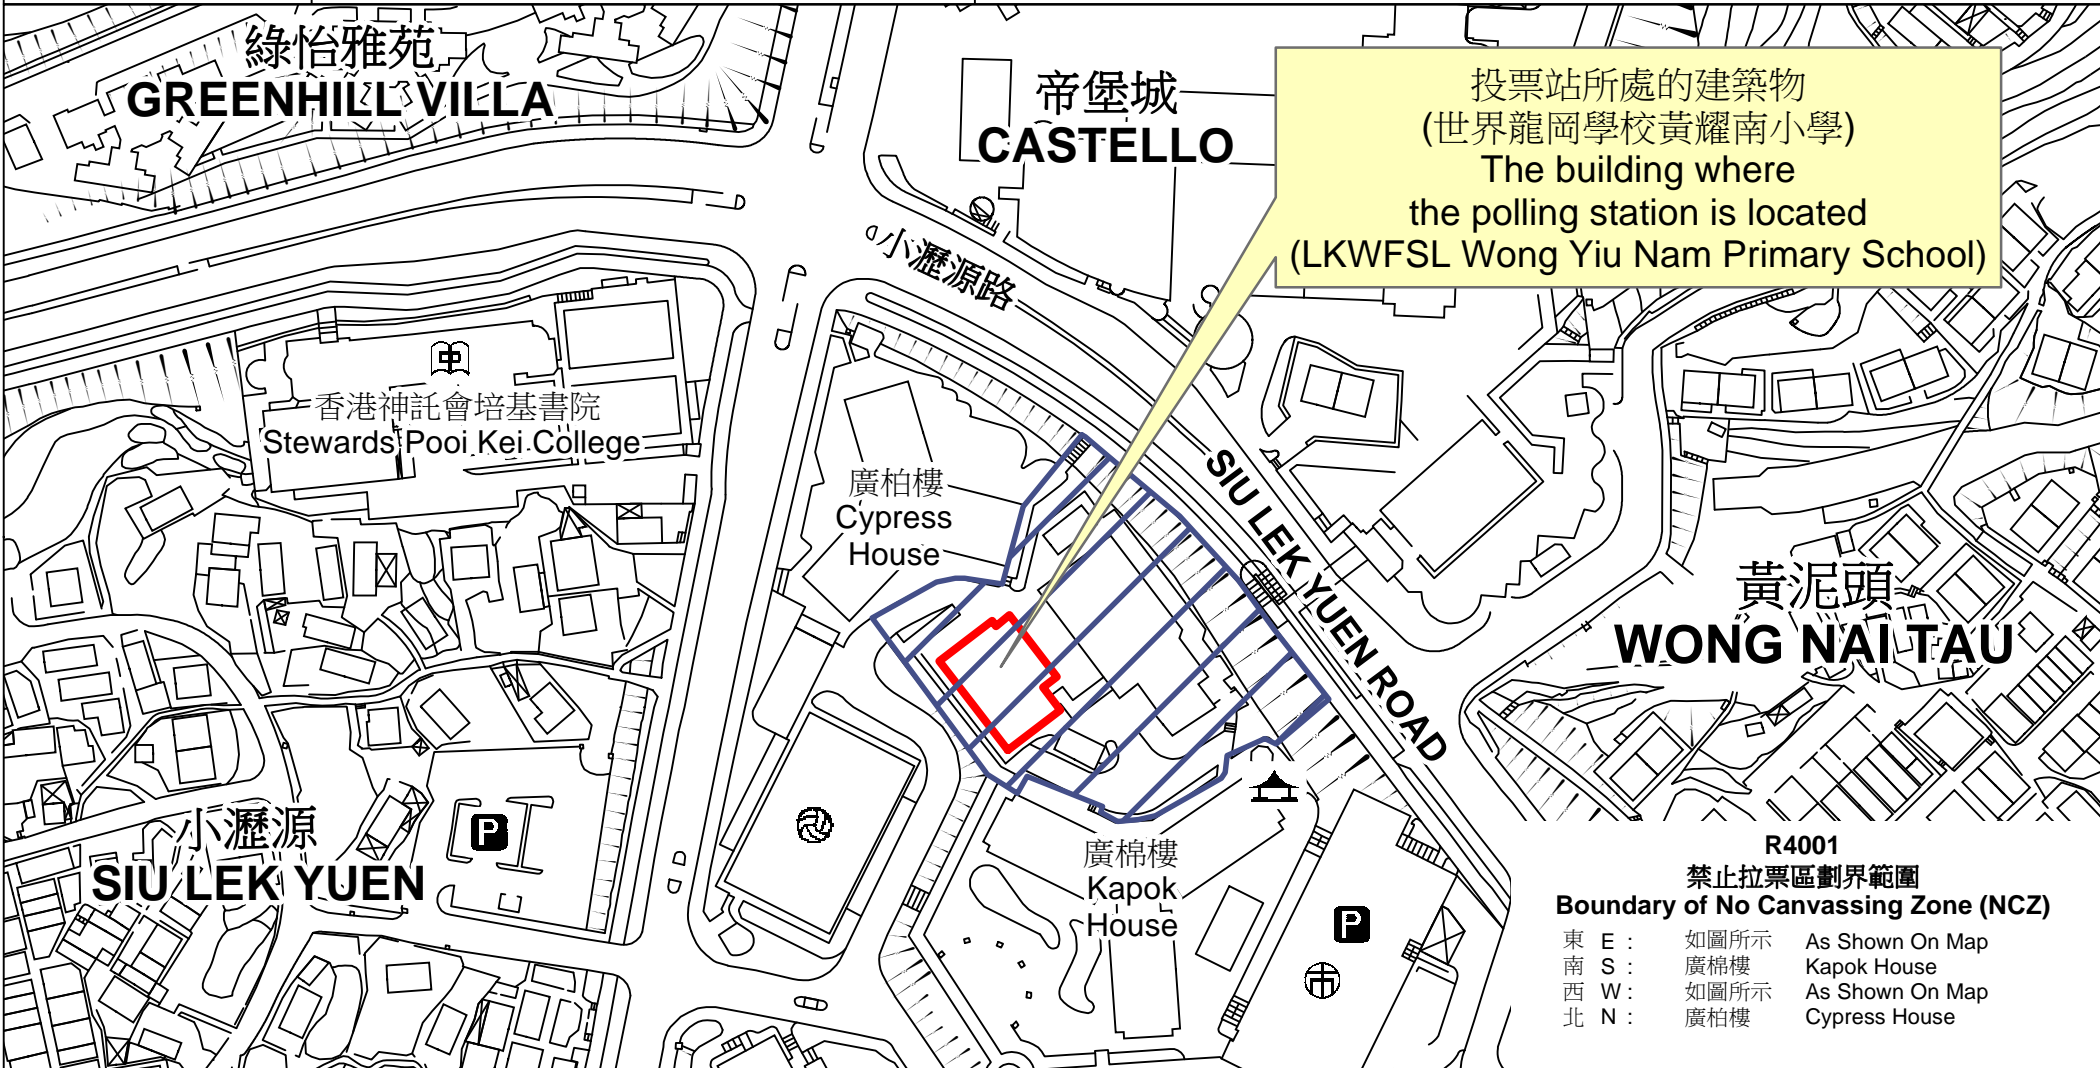

投票站位置圖和禁止拉票區 Polling Station - Location Plan & No Canvassing Zone

投票站編號 Polling Station Code	2021年立法會換屆選舉地方選區編號及名稱 Code & Name of Geographical Constituency for 2021 Legislative Council General Election	名稱及地址 Name & Address
R4001	LC6 新界東南 NEW TERRITORIES SOUTH EAST	世界龍岡學校黃耀南小學 新界沙田廣源邨第1期世界龍岡學校黃耀南小學地下 LKWFSL Wong Yiu Nam Primary School G/F, LKWFSL Wong Yiu Nam Primary School, Phase 1, Kwong Yuen Estate, Sha Tin, New Territories

 禁止拉票區
No Canvassing Zone