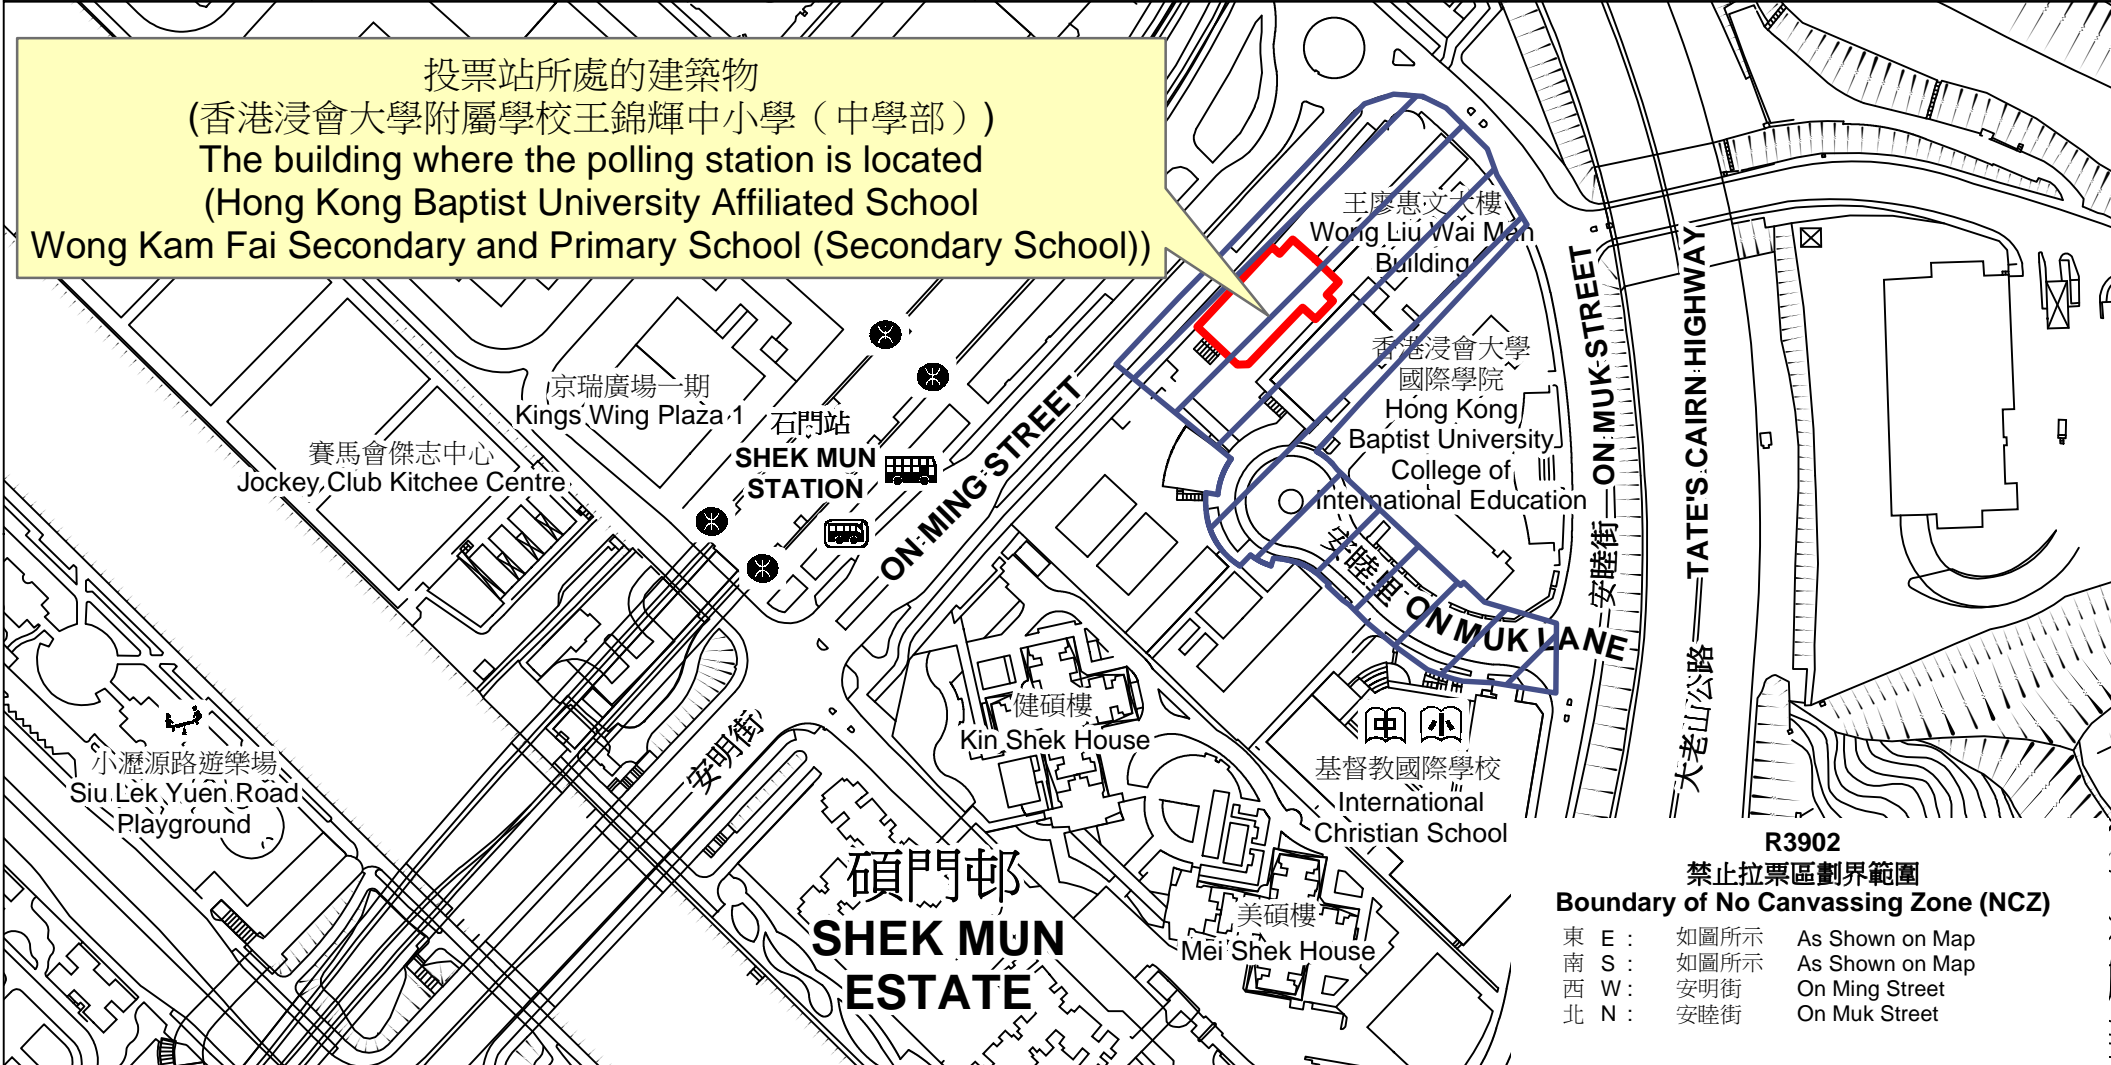

投票站位置圖和禁止拉票區 Polling Station - Location Plan & No Canvassing Zone

投票站編號 Polling Station Code	2021年立法會換屆選舉地方選區編號及名稱 Code & Name of Geographical Constituency for 2021 Legislative Council General Election	名稱及地址 Name & Address
<b>R3902</b>	<b>LC10</b> 新界東北 <b>NEW TERRITORIES NORTH EAST</b>	香港浸會大學附屬學校王錦輝中小學（中學部） 新界沙田石門安睦里6號地下 <b>Hong Kong Baptist University Affiliated School Wong Kam Fai Secondary and Primary School (Secondary School)</b> G/F, 6 On Muk Lane, Shek Mun, Sha Tin, New Territories

 禁止拉票區  
No Canvassing Zone