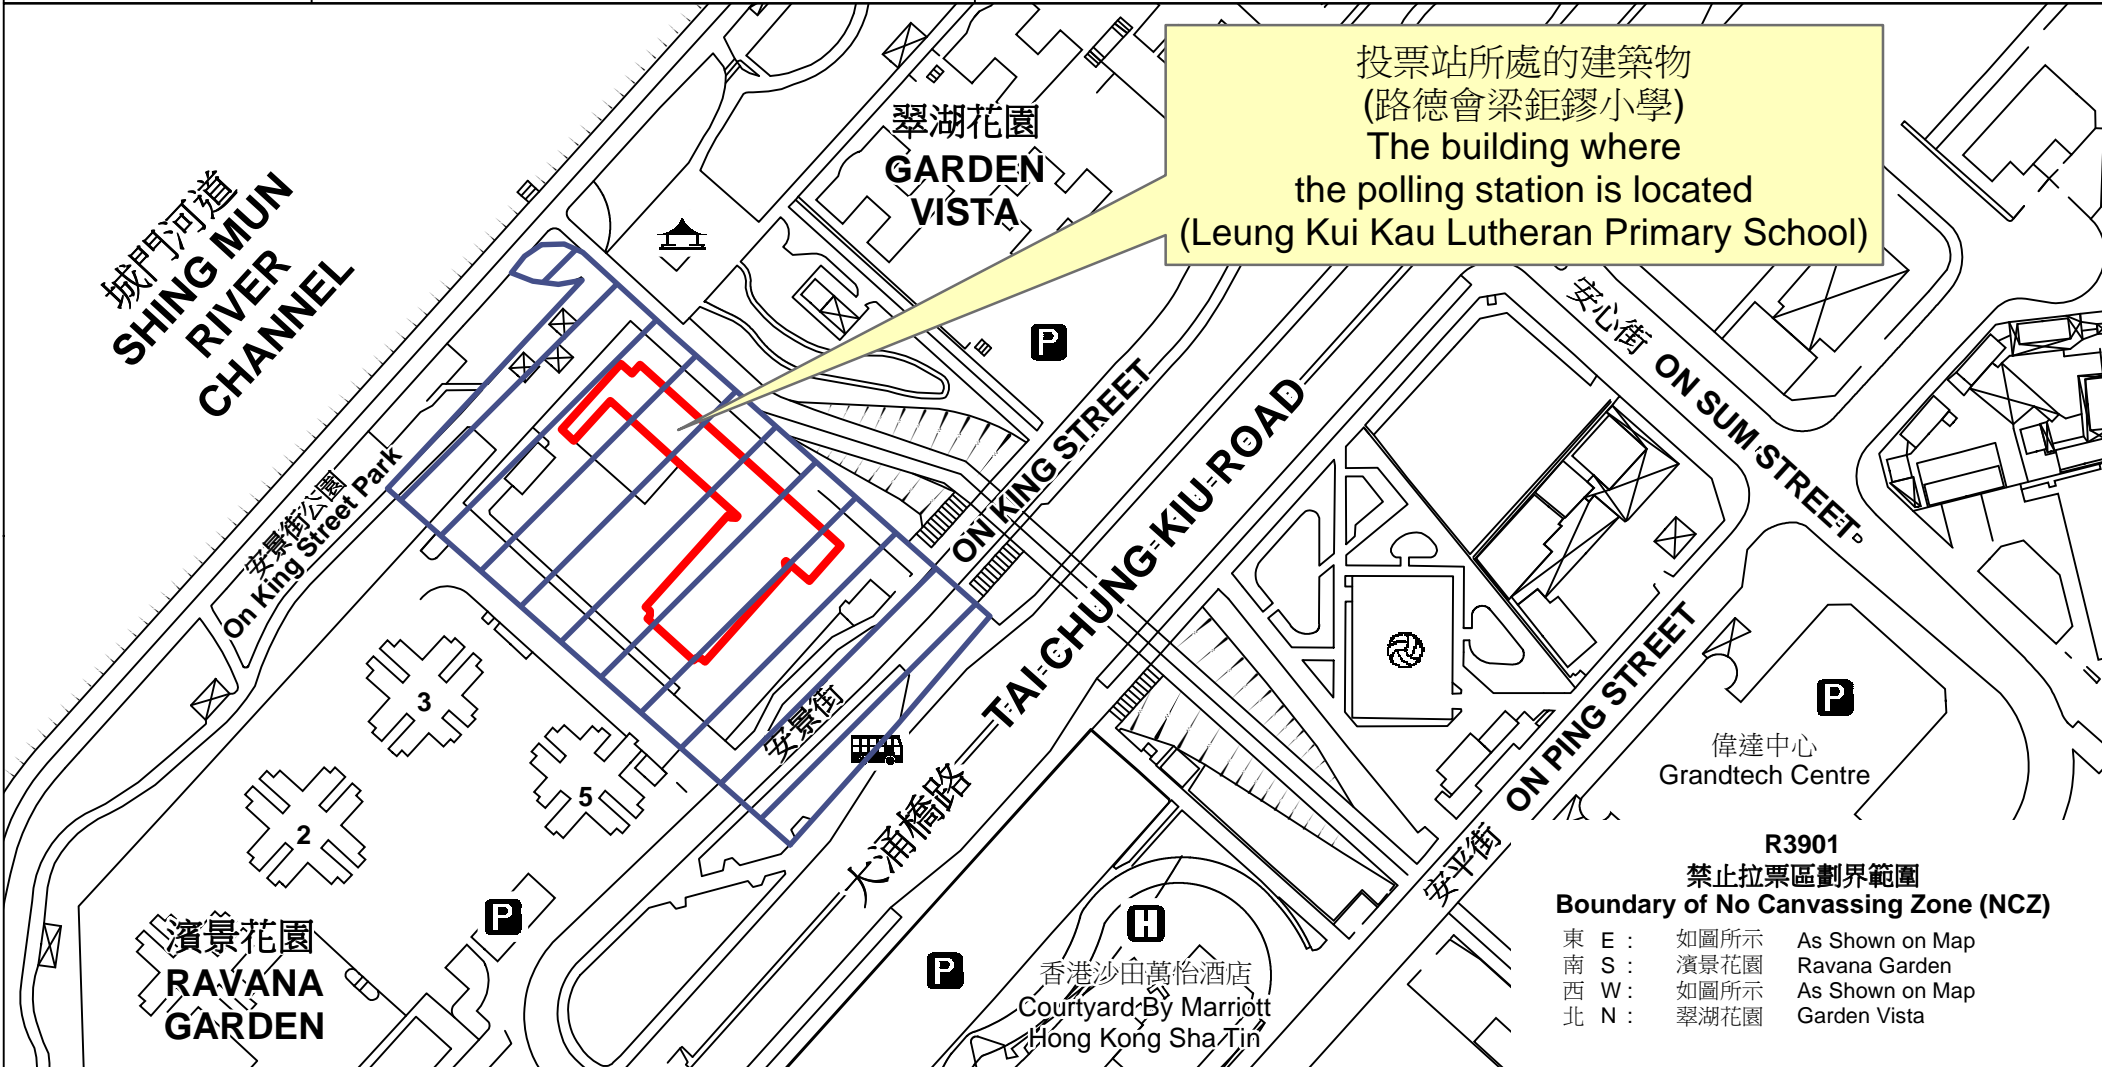

投票站位置圖和禁止拉票區 Polling Station - Location Plan & No Canvassing Zone

投票站編號 Polling Station Code R3901	2021年立法會換屆選舉地方選區編號及名稱 Code & Name of Geographical Constituency for 2021 Legislative Council General Election LC10 新界東北 NEW TERRITORIES NORTH EAST	名稱及地址 Name & Address 路德會梁鉅鏐小學 新界沙田安景街5號地下 Leung Kui Kau Lutheran Primary School G/F, 5 On King Street, Sha Tin, New Territories
---	---	--

 禁止拉票區
No Canvassing Zone