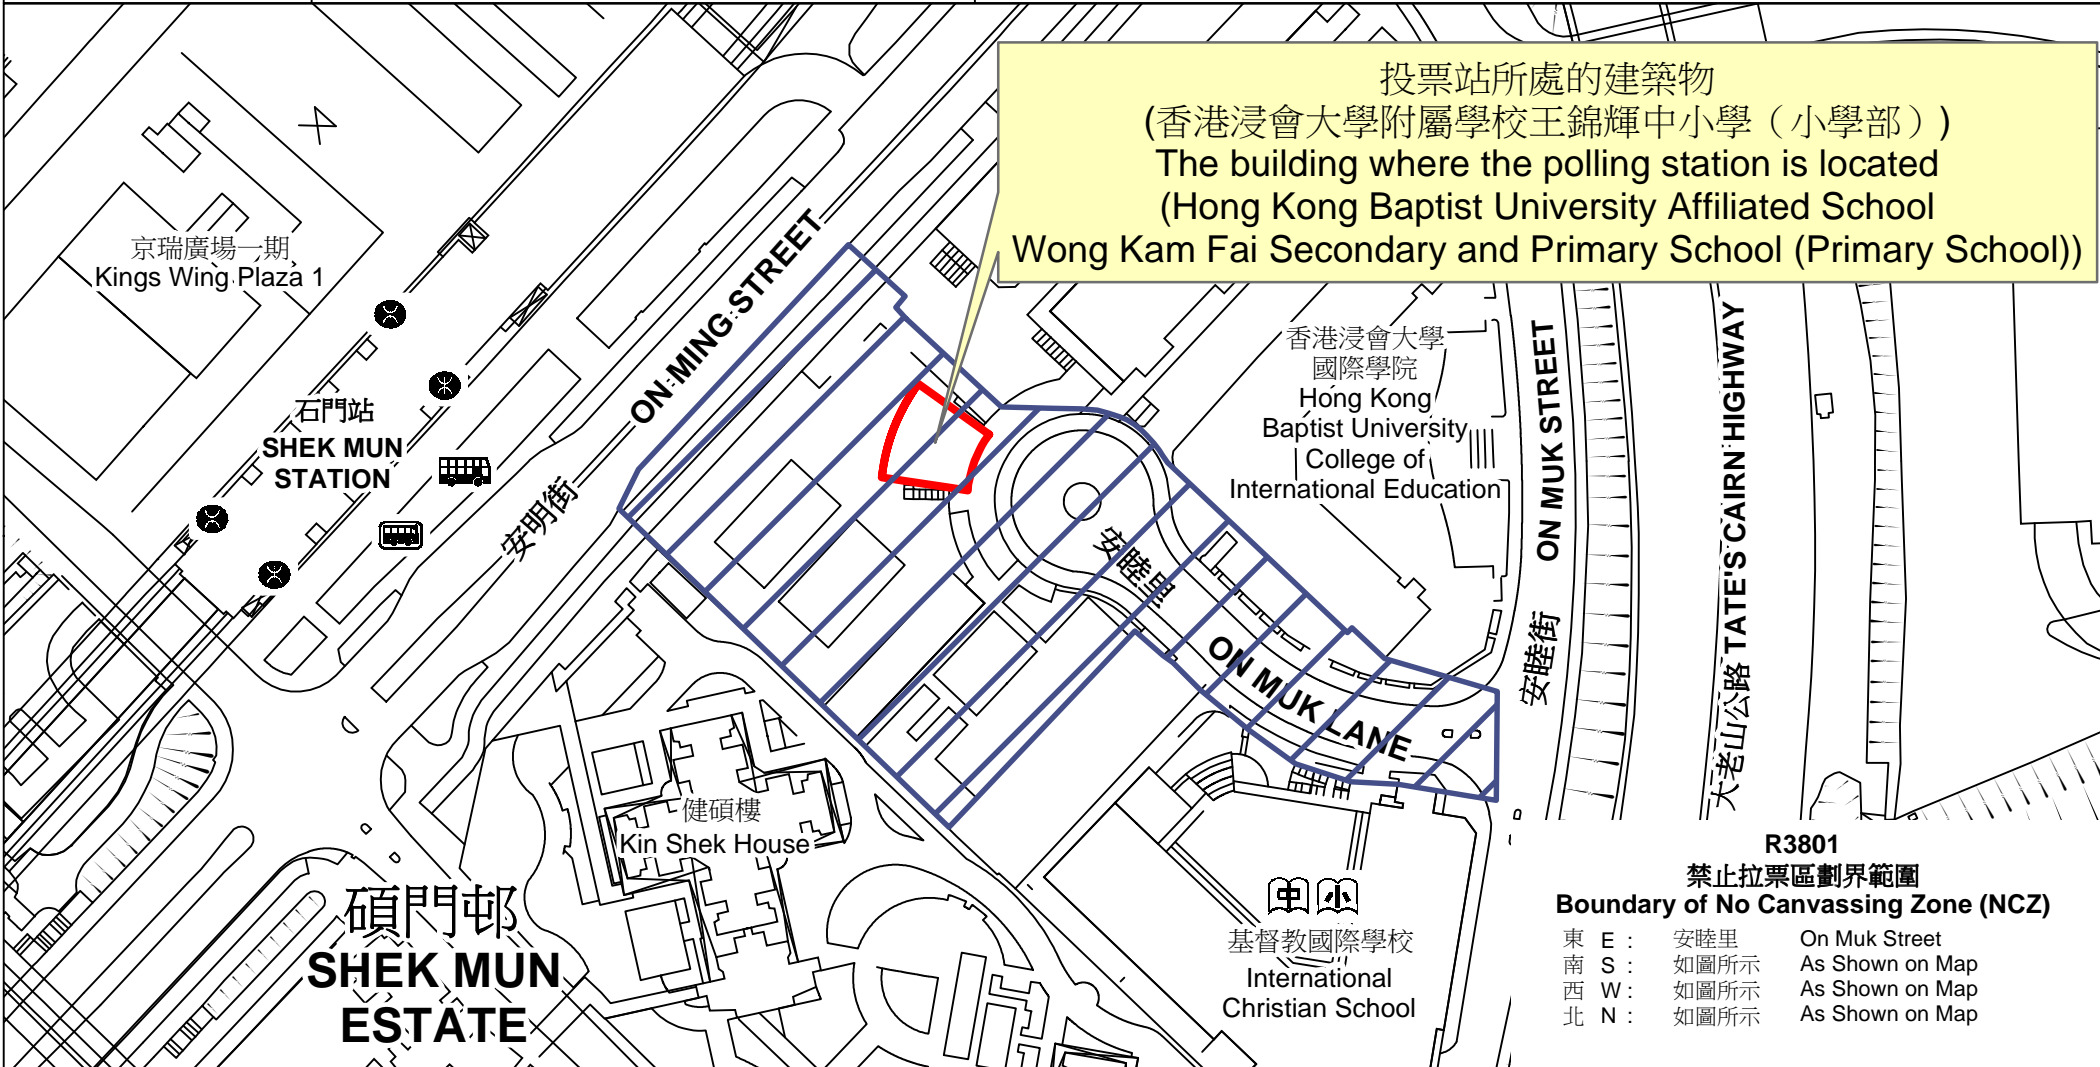

投票站位置圖和禁止拉票區 Polling Station - Location Plan & No Canvassing Zone

投票站編號 Polling Station Code	2021年立法會換屆選舉地方選區編號及名稱 Code & Name of Geographical Constituency for 2021 Legislative Council General Election	名稱及地址 Name & Address
<b>R3801</b>	<b>LC10</b> 新界東北 <b>NEW TERRITORIES NORTH EAST</b>	香港浸會大學附屬學校王錦輝中小學（小學部） 新界沙田石門安睦里6號地下 <b>Hong Kong Baptist University Affiliated School</b> <b>Wong Kam Fai Secondary and Primary School (Primary School)</b> G/F, 6 On Muk Lane, Shek Mun, Sha Tin, New Territories

禁止拉票區  
No Canvassing Zone