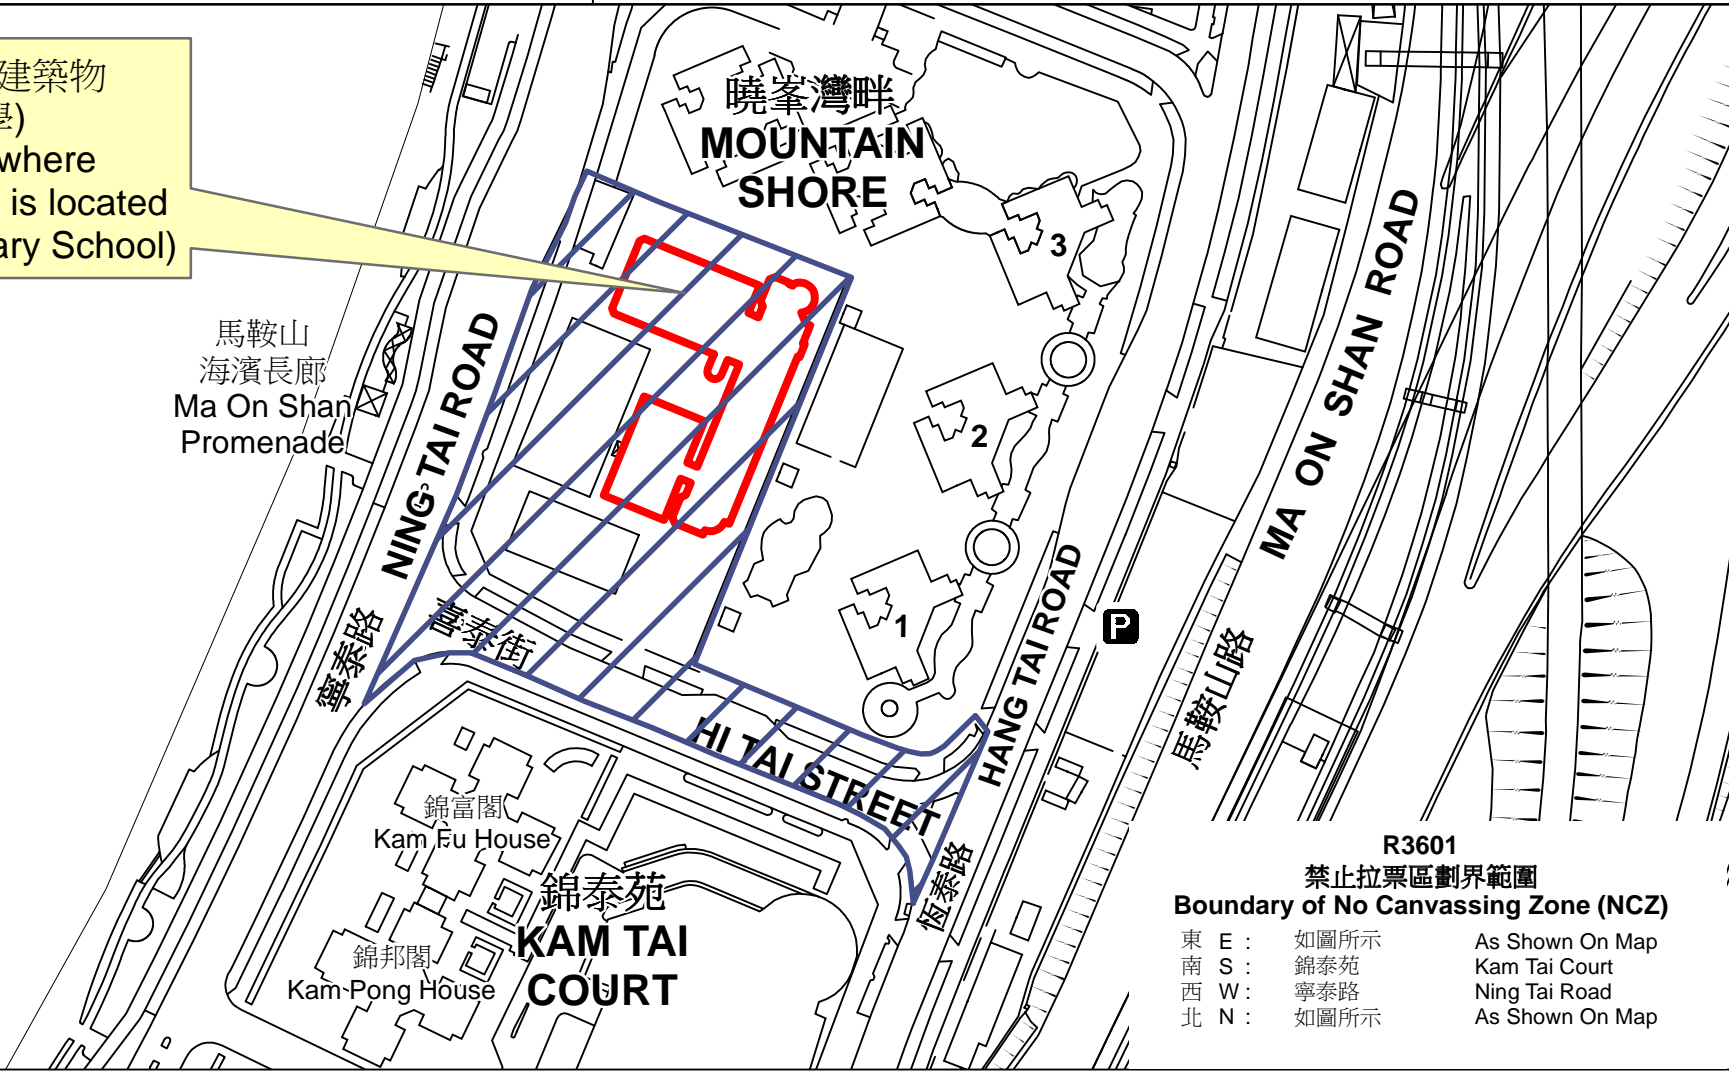

投票站位置圖和禁止拉票區 Polling Station - Location Plan & No Canvassing Zone

| | | |
|---|--|---|
| <p>投票站編號 Polling Station Code</p> <p>R3601</p> | <p>2021年立法會換屆選舉地方選區編號及名稱 Code & Name of Geographical Constituency for 2021 Legislative Council General Election</p> <p>LC6 新界東南 NEW TERRITORIES SOUTH EAST</p> | <p>名稱及地址 Name & Address</p> <p>德信中學 新界沙田馬鞍山寧泰路27號地下 Tak Sun Secondary School G/F, 27 Ning Tai Road, Ma On Shan, Sha Tin, New Territories</p> |
|---|--|---|

投票站所處的建築物
(德信中學)
The building where
the polling station is located
(Tak Sun Secondary School)

R3601
禁止拉票區劃界範圍
Boundary of No Canvassing Zone (NCZ)

| | | |
|-------|------|-----------------|
| 東 E : | 如圖所示 | As Shown On Map |
| 南 S : | 錦泰苑 | Kam Tai Court |
| 西 W : | 寧泰路 | Ning Tai Road |
| 北 N : | 如圖所示 | As Shown On Map |

 禁止拉票區
No Canvassing Zone