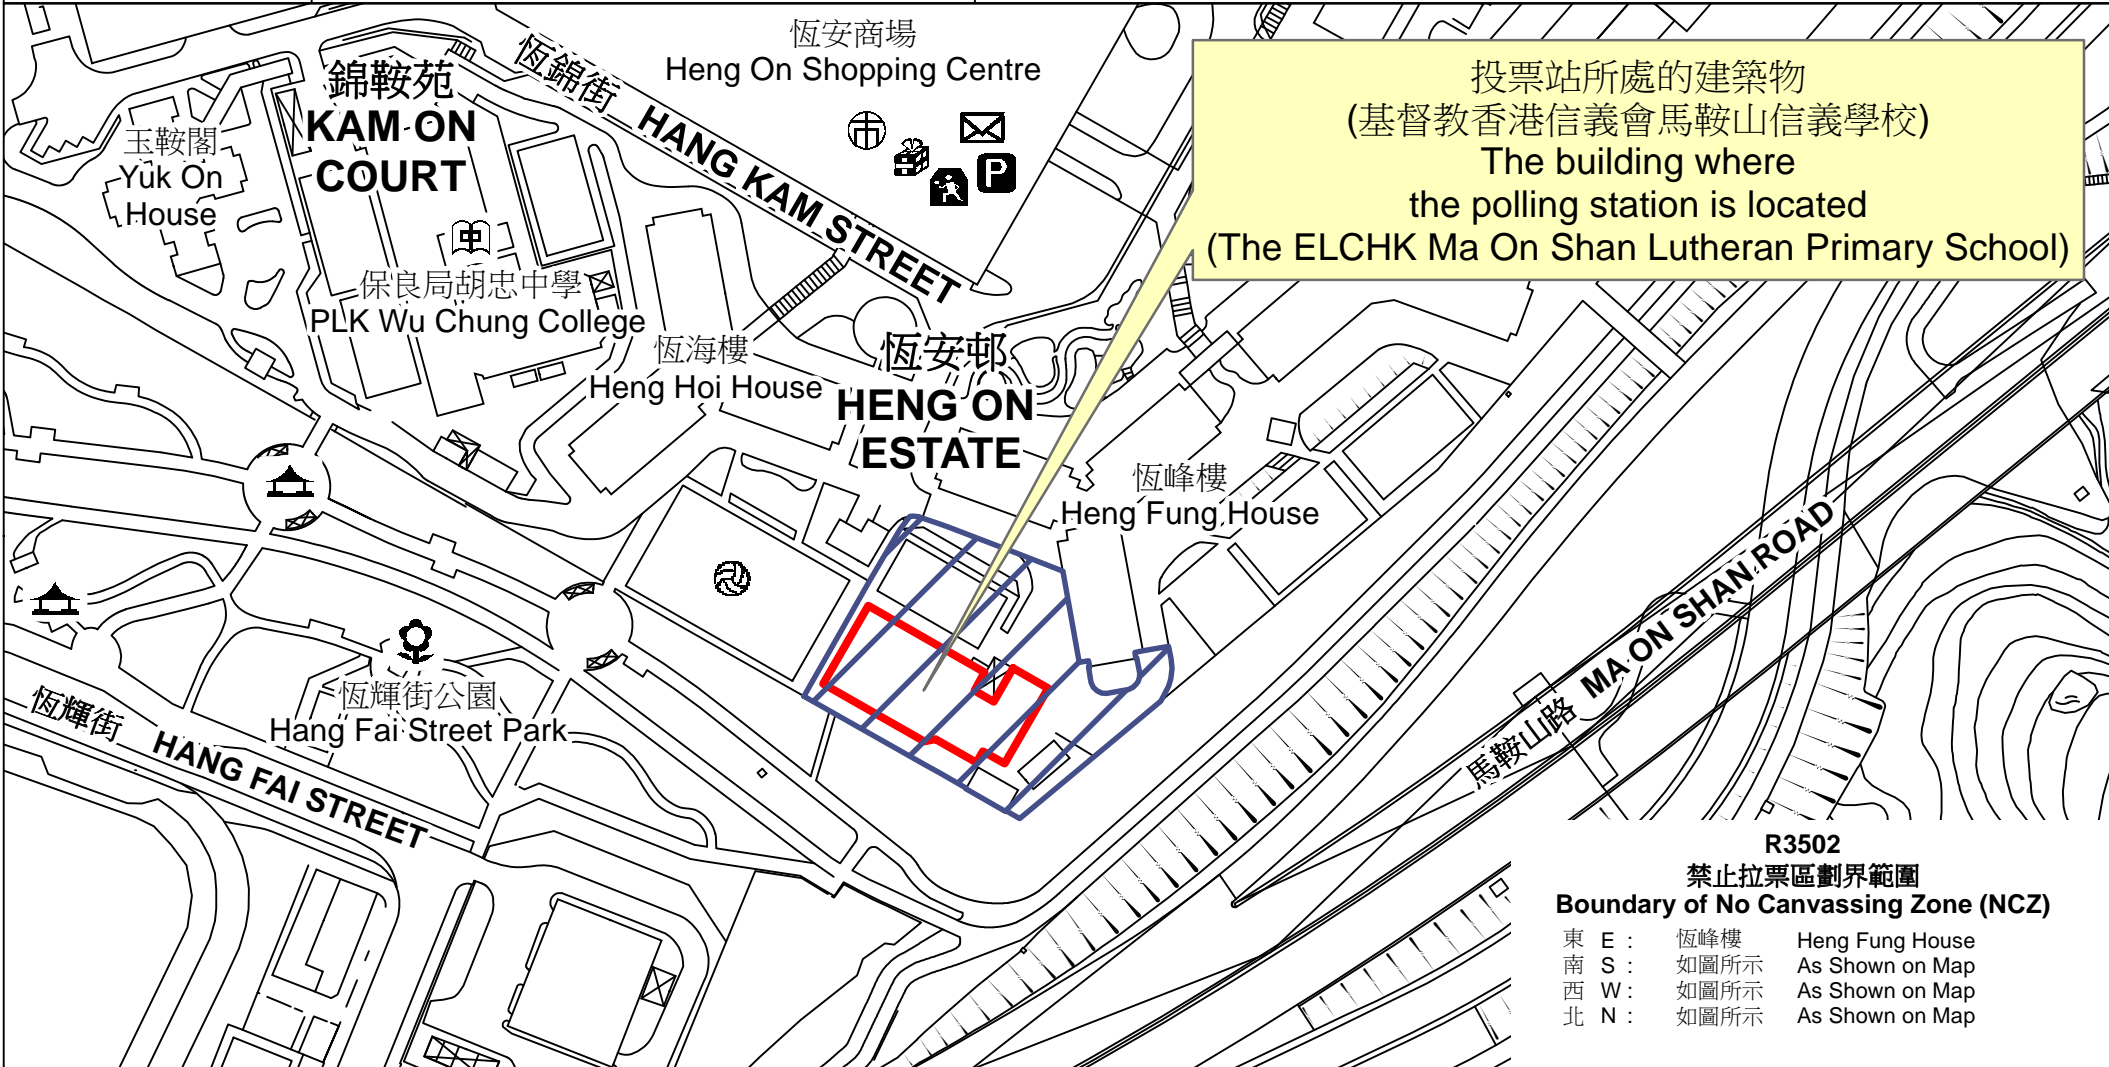

投票站位置圖和禁止拉票區 Polling Station - Location Plan & No Canvassing Zone

投票站編號 Polling Station Code R3502	2021年立法會換屆選舉地方選區編號及名稱 Code & Name of Geographical Constituency for 2021 Legislative Council General Election LC6 新界東南 NEW TERRITORIES SOUTH EAST	名稱及地址 Name & Address 基督教香港信義會馬鞍山信義學校 新界沙田馬鞍山恆安邨第2校舍基督教香港信義會馬鞍山信義學校地下 The ELCHK Ma On Shan Lutheran Primary School G/F, The ELCHK Ma On Shan Lutheran Primary School, Estate Primary School No. 2, Heng On Estate, Ma On Shan, Sha Tin, New Territories
---------------------------------------------------	---------------------------------------------------------------------------------------------------------------------------------------------------------------------------	------------------------------------------------------------------------------------------------------------------------------------------------------------------------------------------------------------------------------------------------------------------------------

投票站所處的建築物
(基督教香港信義會馬鞍山信義學校)
The building where
the polling station is located
(The ELCHK Ma On Shan Lutheran Primary School)

R3502
禁止拉票區劃界範圍
Boundary of No Canvassing Zone (NCZ)

東 E :	恆峰樓	Heng Fung House
南 S :	如圖所示	As Shown on Map
西 W :	如圖所示	As Shown on Map
北 N :	如圖所示	As Shown on Map

 禁止拉票區
No Canvassing Zone