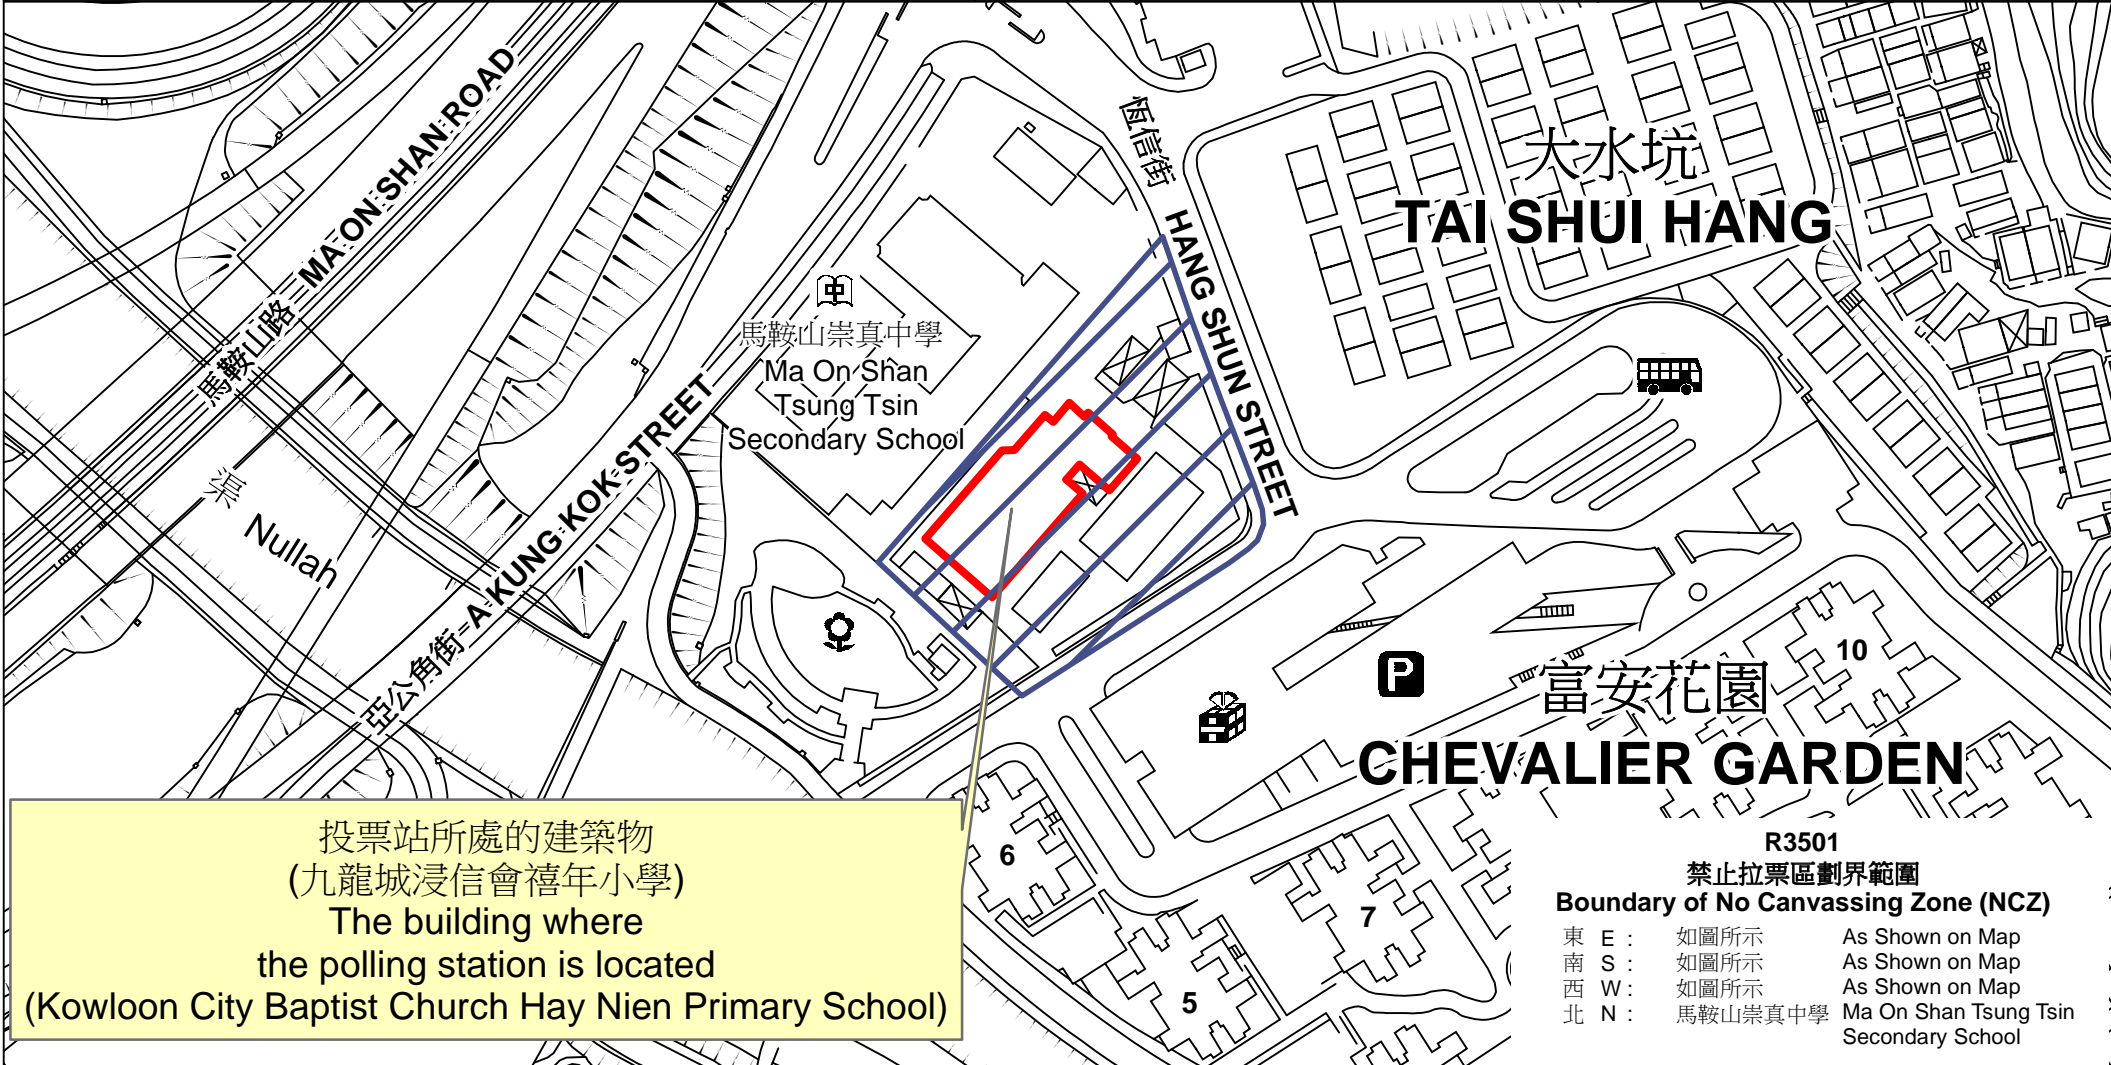

投票站位置圖和禁止拉票區 Polling Station - Location Plan & No Canvassing Zone

<p>投票站編號 Polling Station Code</p> <p>R3501</p>	<p>2021年立法會換屆選舉地方選區編號及名稱 Code & Name of Geographical Constituency for 2021 Legislative Council General Election</p> <p>LC6 新界東南 NEW TERRITORIES SOUTH EAST</p>	<p>名稱及地址 Name & Address</p> <p>九龍城浸信會禧年小學 新界沙田馬鞍山恆信街3號富安花園九龍城浸信會禧年小學地下 Kowloon City Baptist Church Hay Nien Primary School G/F, Kowloon City Baptist Church Hay Nien Primary School, Chevalier Garden, 3 Hang Shun Street, Ma On Shan, Sha Tin, New Territories</p>
---	--	---

 禁止拉票區
No Canvassing Zone