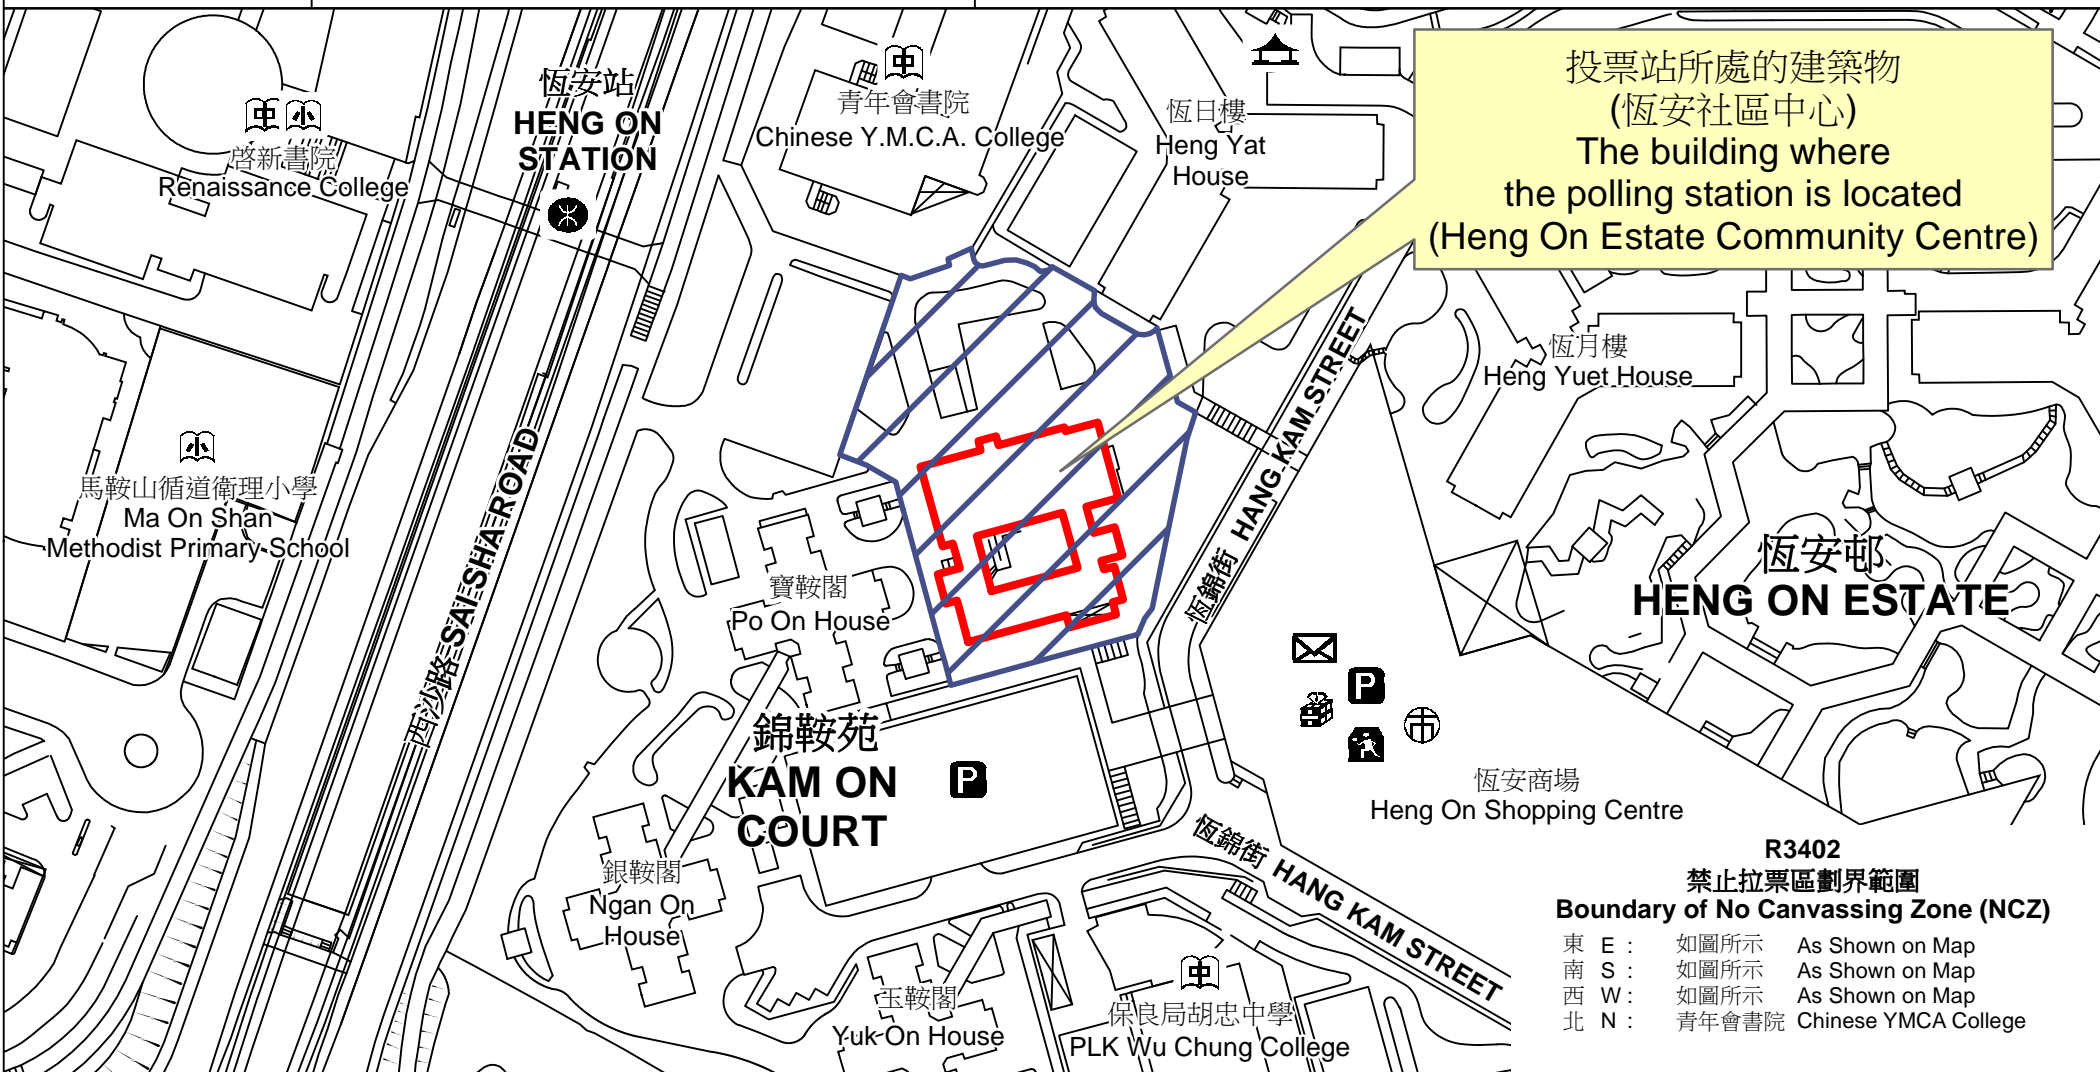

投票站位置圖和禁止拉票區 Polling Station - Location Plan & No Canvassing Zone

投票站編號 Polling Station Code R3402	2021年立法會換屆選舉地方選區編號及名稱 Code & Name of Geographical Constituency for 2021 Legislative Council General Election LC6 新界東南 NEW TERRITORIES SOUTH EAST	名稱及地址 Name & Address 恆安社區中心 新界沙田馬鞍山恆安邨恆安社區中心地下 Heng On Estate Community Centre G/F, Heng On Estate Community Centre, Heng On Estate, Ma On Shan, Sha Tin, New Territories
---	---	--

投票站所處的建築物
(恆安社區中心)
The building where
the polling station is located
(Heng On Estate Community Centre)

R3402
禁止拉票區劃界範圍
Boundary of No Canvassing Zone (NCZ)

東 E :	如圖所示	As Shown on Map
南 S :	如圖所示	As Shown on Map
西 W :	如圖所示	As Shown on Map
北 N :	青年會書院	Chinese YMCA College

 禁止拉票區
No Canvassing Zone