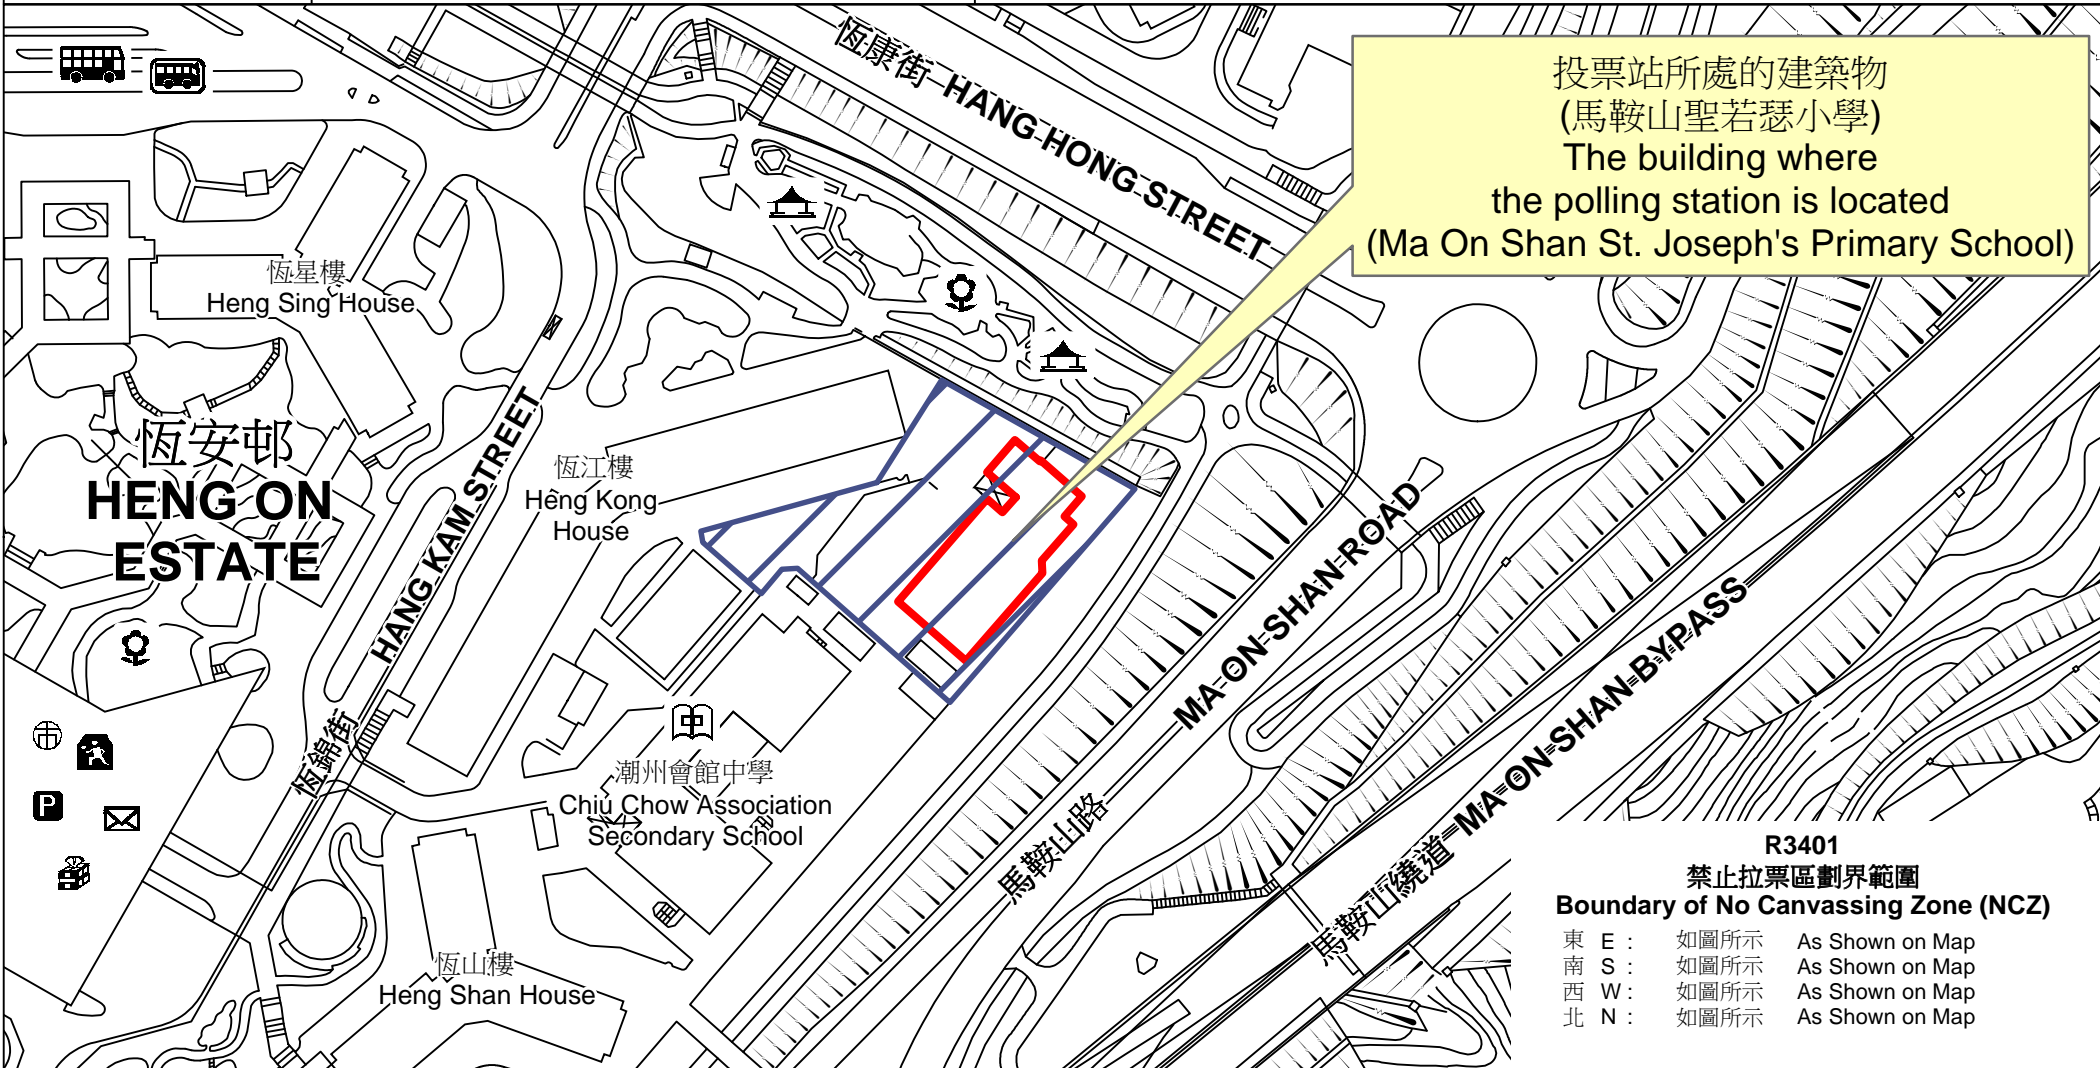

投票站位置圖和禁止拉票區 Polling Station - Location Plan & No Canvassing Zone

投票站編號 Polling Station Code	2021年立法會換屆選舉地方選區編號及名稱 Code & Name of Geographical Constituency for 2021 Legislative Council General Election	名稱及地址 Name & Address
R3401	<p>LC6 新界東南 NEW TERRITORIES SOUTH EAST</p>	<p>馬鞍山聖若瑟小學 新界沙田馬鞍山恆安邨第1座校舍馬鞍山聖若瑟小學地下 Ma On Shan St. Joseph's Primary School G/F, Ma On Shan St. Joseph's Primary School, Estate Primary School No. 1, Heng On Estate, Ma On Shan, Sha Tin, New Territories</p>

R3401
禁止拉票區劃界範圍
Boundary of No Canvassing Zone (NCZ)

東 E :	如圖所示	As Shown on Map
南 S :	如圖所示	As Shown on Map
西 W :	如圖所示	As Shown on Map
北 N :	如圖所示	As Shown on Map

 禁止拉票區
No Canvassing Zone