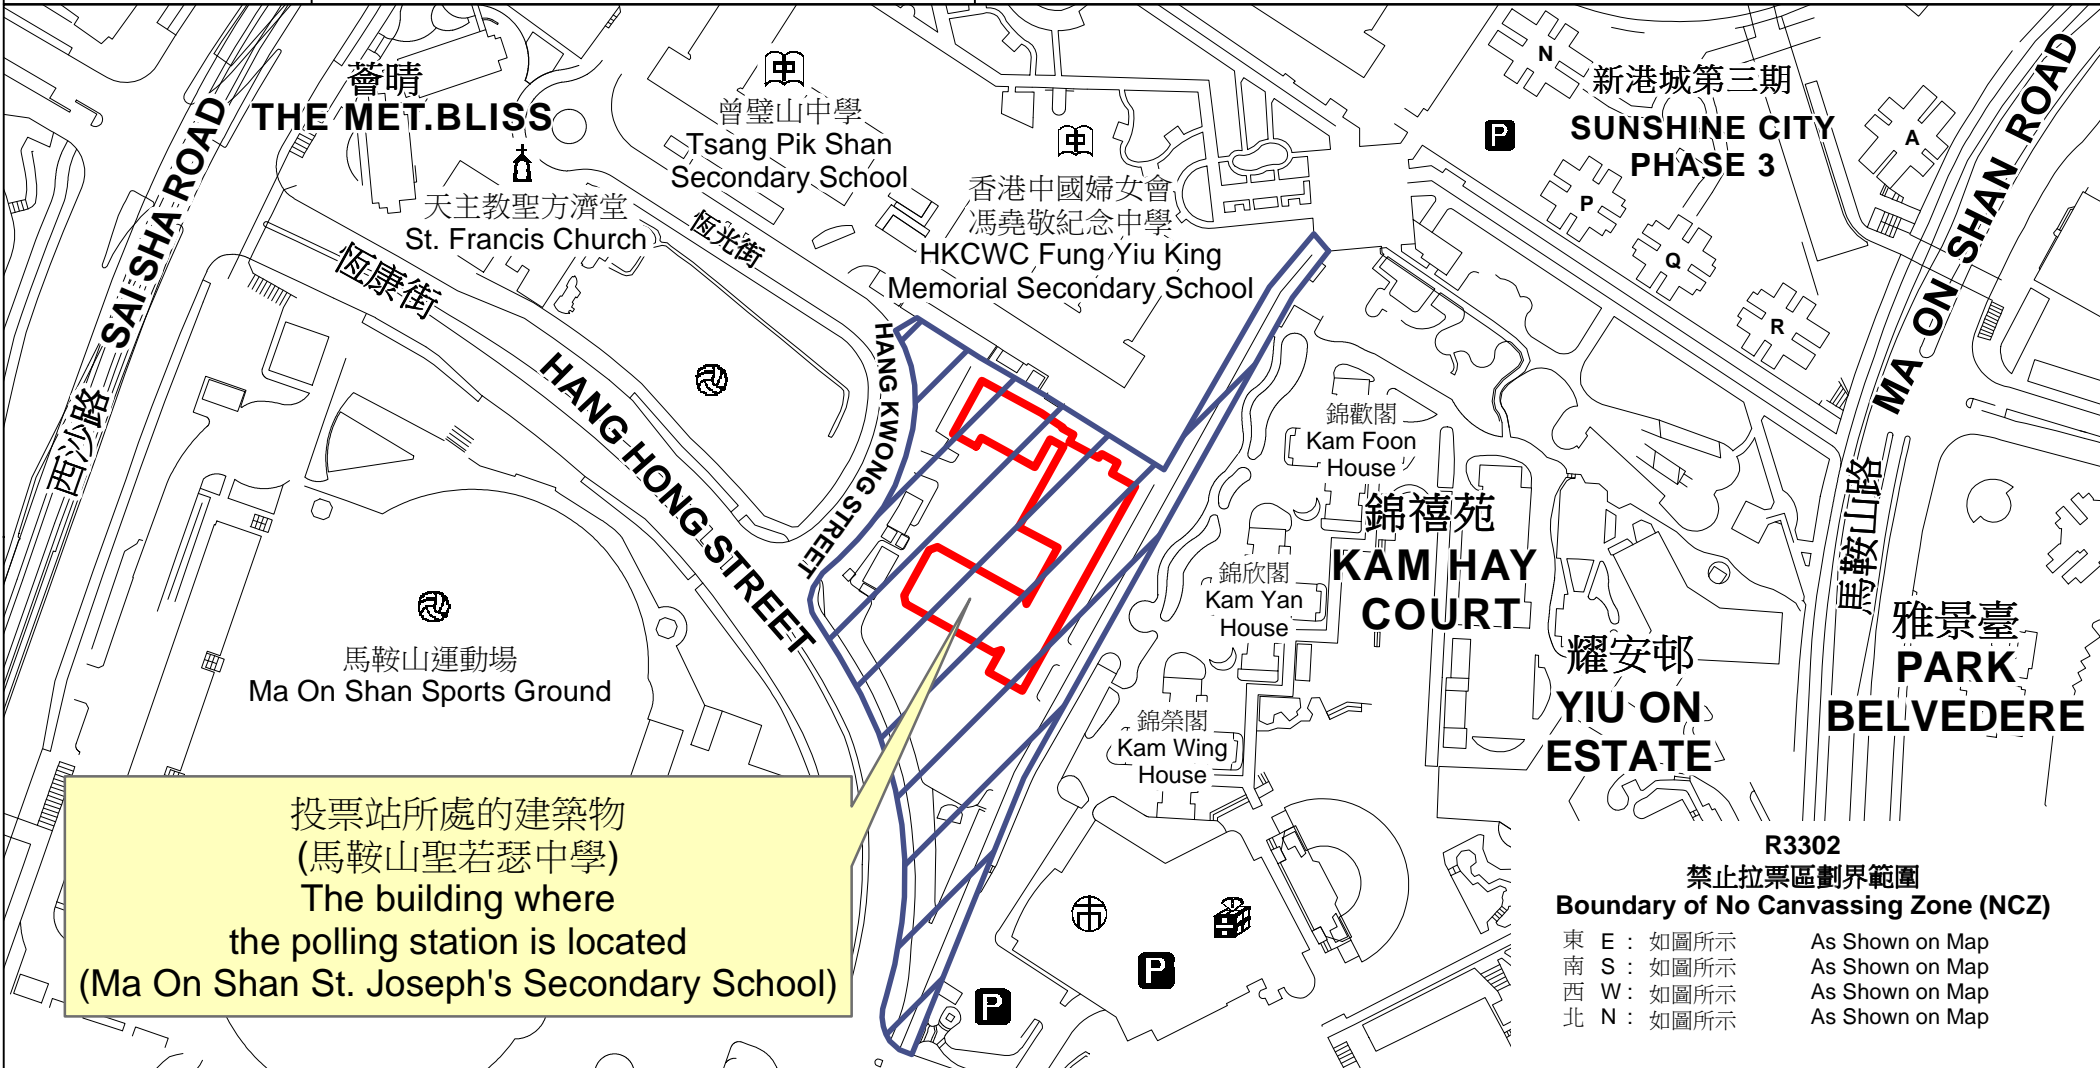

投票站位置圖和禁止拉票區 Polling Station - Location Plan & No Canvassing Zone

投票站編號 Polling Station Code R3302	2021年立法會換屆選舉地方選區編號及名稱 Code & Name of Geographical Constituency for 2021 Legislative Council General Election LC6 新界東南 NEW TERRITORIES SOUTH EAST	名稱及地址 Name & Address 馬鞍山聖若瑟中學 新界沙田馬鞍山恆光街8號地下 Ma On Shan St. Joseph's Secondary School G/F, 8 Hang Kwong Street, Ma On Shan, Sha Tin, New Territories
---	--	--

投票站所處的建築物
 (馬鞍山聖若瑟中學)
 The building where
 the polling station is located
 (Ma On Shan St. Joseph's Secondary School)

R3302
禁止拉票區劃界範圍
Boundary of No Canvassing Zone (NCZ)
 東 E : 如圖所示 As Shown on Map
 南 S : 如圖所示 As Shown on Map
 西 W : 如圖所示 As Shown on Map
 北 N : 如圖所示 As Shown on Map

 禁止拉票區
 No Canvassing Zone