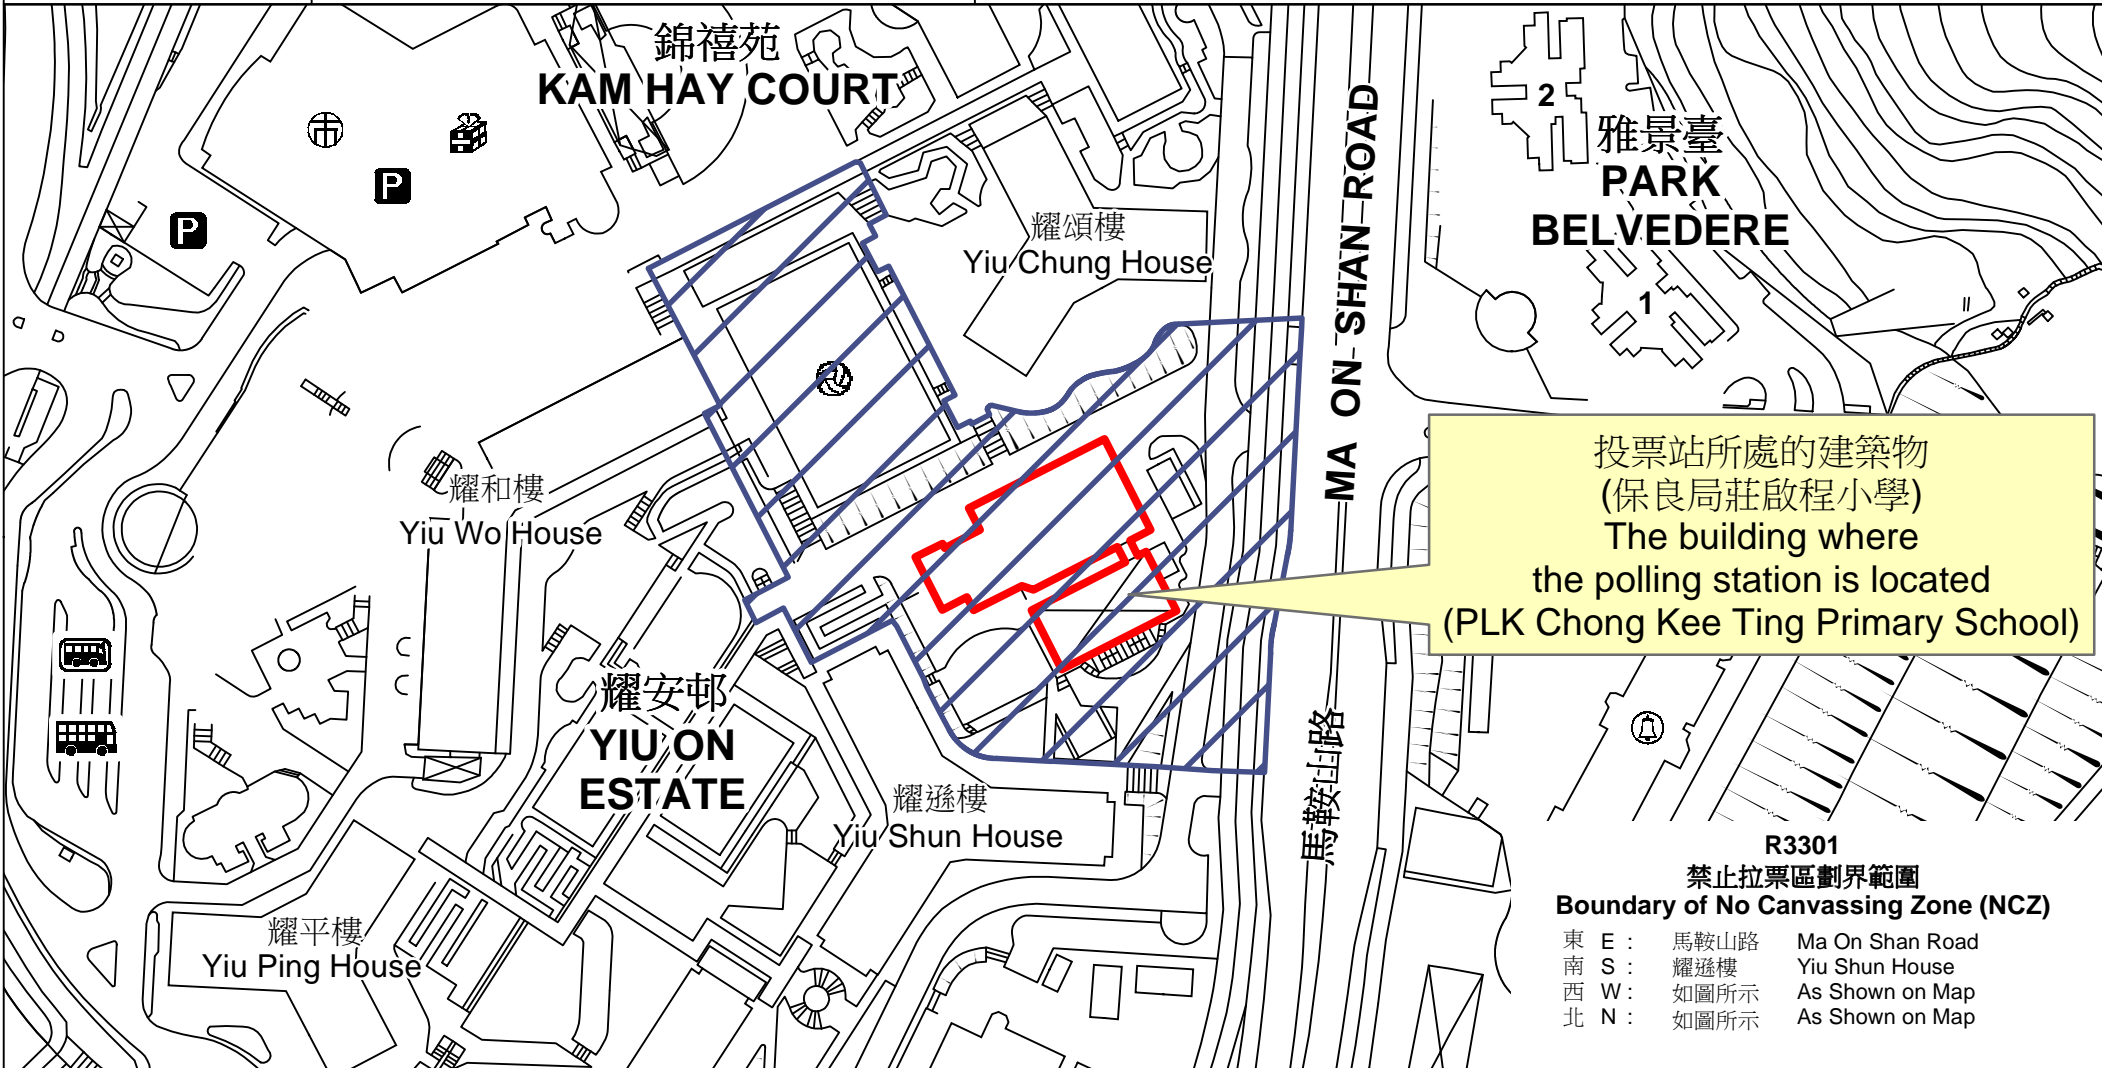

投票站位置圖和禁止拉票區 Polling Station - Location Plan & No Canvassing Zone

投票站編號 Polling Station Code  <b>R3301</b>	2021年立法會換屆選舉地方選區編號及名稱 Code & Name of Geographical Constituency for 2021 Legislative Council General Election  <b>LC6 新界東南 NEW TERRITORIES SOUTH EAST</b>	名稱及地址 Name & Address  保良局莊啟程小學 新界沙田馬鞍山耀安邨保良局莊啟程小學地下 <b>PLK Chong Kee Ting Primary School</b> G/F, PLK Chong Kee Ting Primary School, Yiu On Estate, Ma On Shan, Sha Tin, New Territories
---	--	---

**R3301**  
**禁止拉票區劃界範圍**  
**Boundary of No Canvassing Zone (NCZ)**

東 E :	馬鞍山路	Ma On Shan Road
南 S :	耀遜樓	Yiu Shun House
西 W :	如圖所示	As Shown on Map
北 N :	如圖所示	As Shown on Map

 禁止拉票區  
No Canvassing Zone