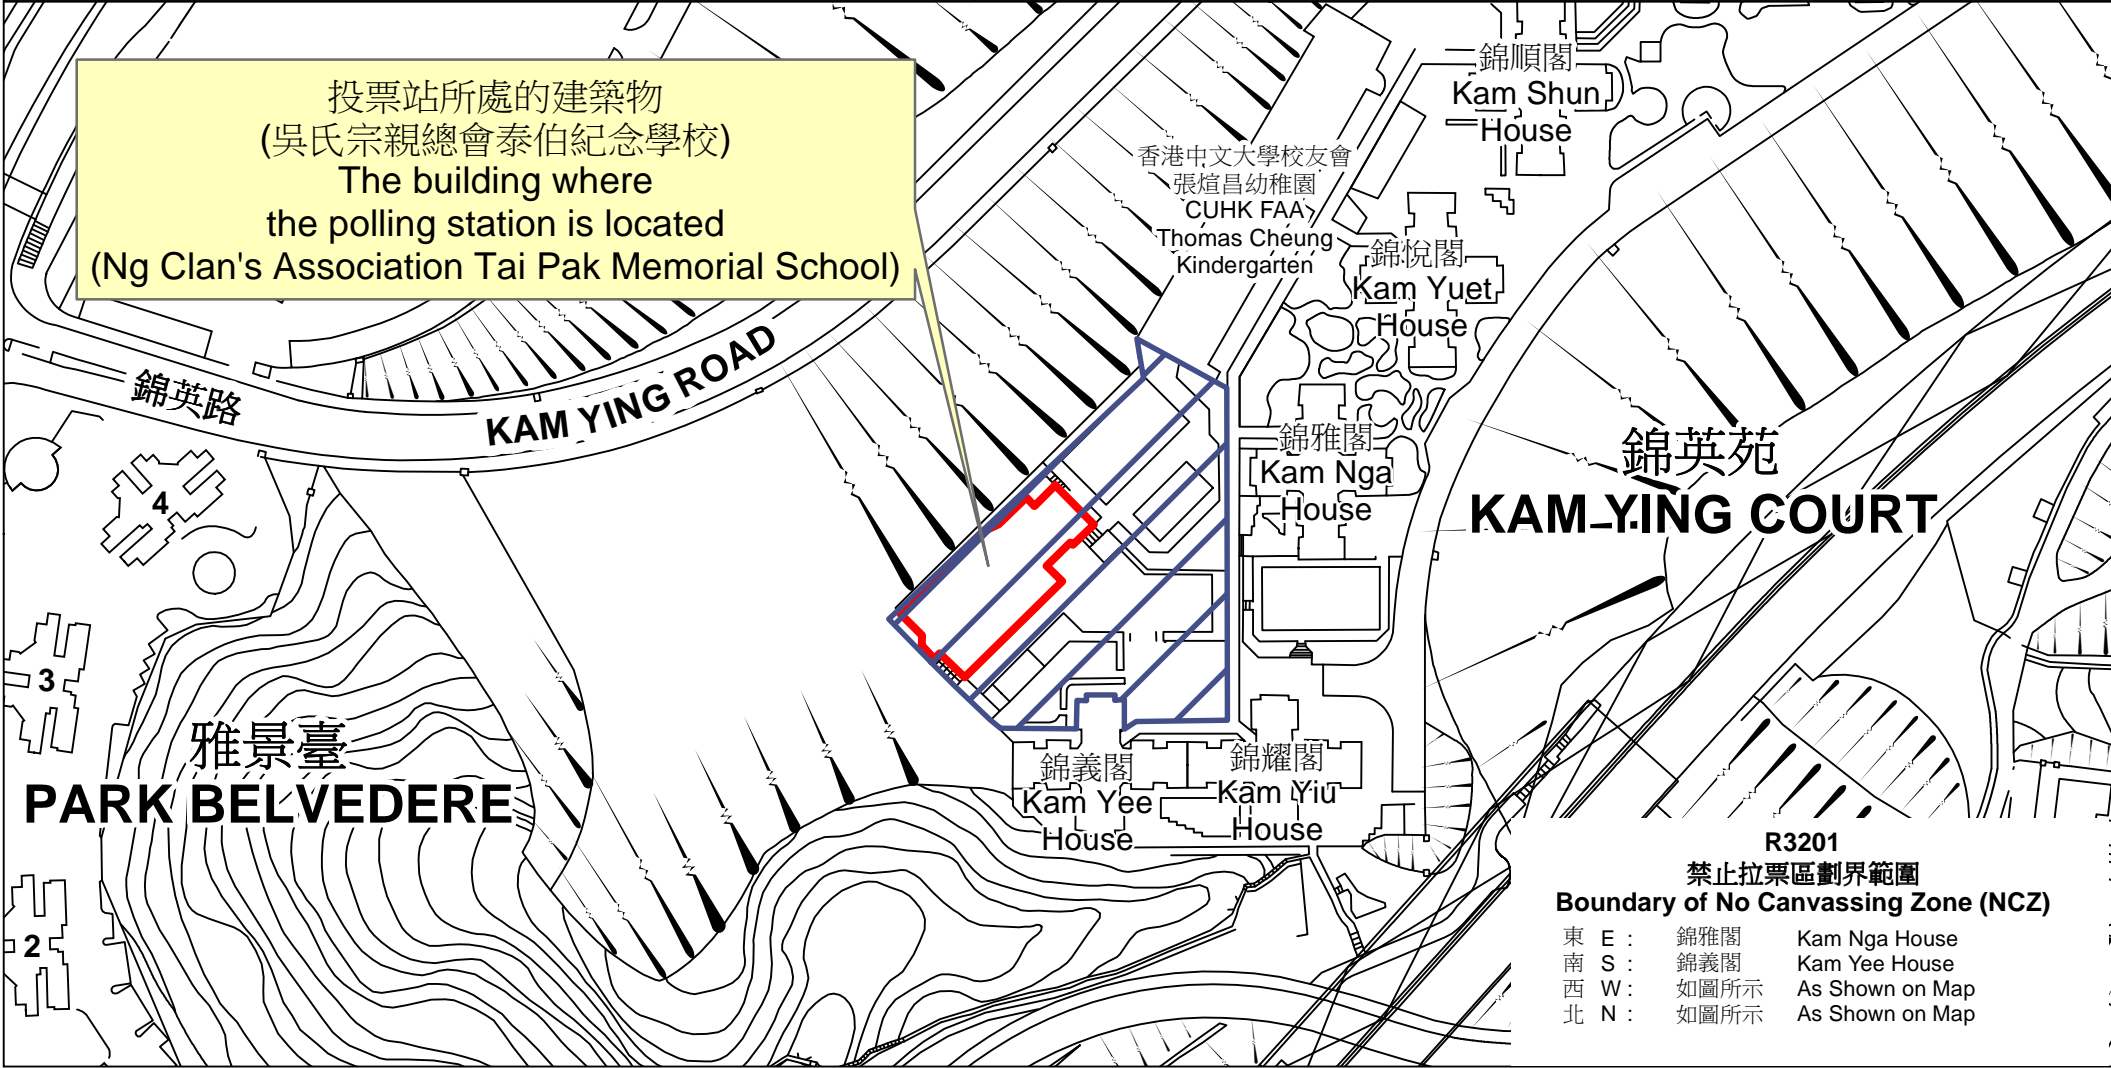

投票站位置圖和禁止拉票區 Polling Station - Location Plan & No Canvassing Zone

投票站編號 Polling Station Code	2021年立法會換屆選舉地方選區編號及名稱 Code & Name of Geographical Constituency for 2021 Legislative Council General Election	名稱及地址 Name & Address
<b>R3201</b>	<b>LC6</b> 新界東南 <b>NEW TERRITORIES SOUTH EAST</b>	吳氏宗親總會泰伯紀念學校 新界沙田馬鞍山錦英苑吳氏宗親總會泰伯紀念學校地下 <b>Ng Clan's Association Tai Pak Memorial School</b> G/F, Ng Clan's Association Tai Pak Memorial School, Kam Ying Court, Ma On Shan, Sha Tin, New Territories

 禁止拉票區  
No Canvassing Zone