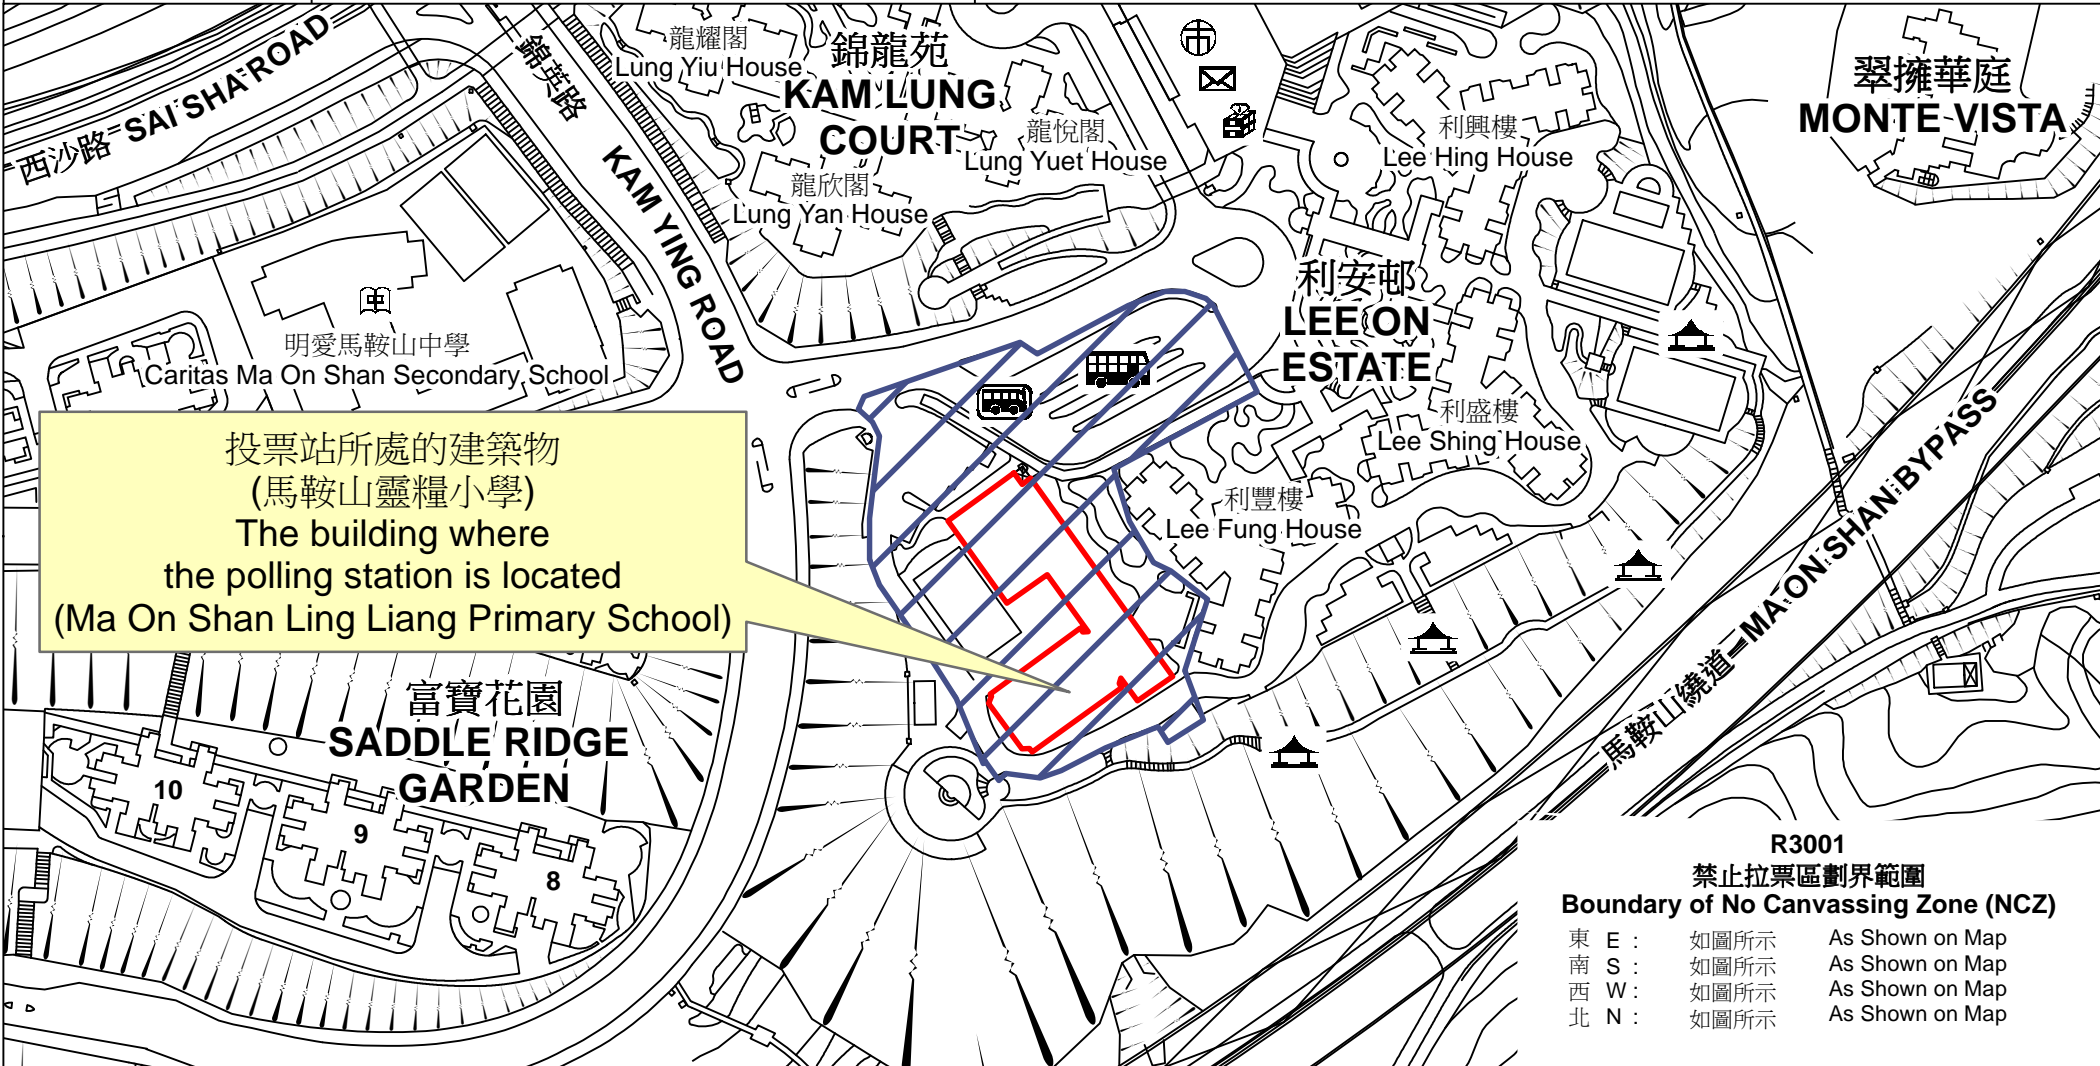

投票站位置圖和禁止拉票區 Polling Station - Location Plan & No Canvassing Zone

投票站編號 Polling Station Code	2021年立法會換屆選舉地方選區編號及名稱 Code & Name of Geographical Constituency for 2021 Legislative Council General Election	名稱及地址 Name & Address
R3001	<p>LC6 新界東南 NEW TERRITORIES SOUTH EAST</p>	<p>馬鞍山靈糧小學 新界沙田馬鞍山利安邨馬鞍山靈糧小學地下 Ma On Shan Ling Liang Primary School G/F, Ma On Shan Ling Liang Primary School, Lee On Estate, Ma On Shan, Sha Tin, New Territories</p>

 禁止拉票區
No Canvassing Zone