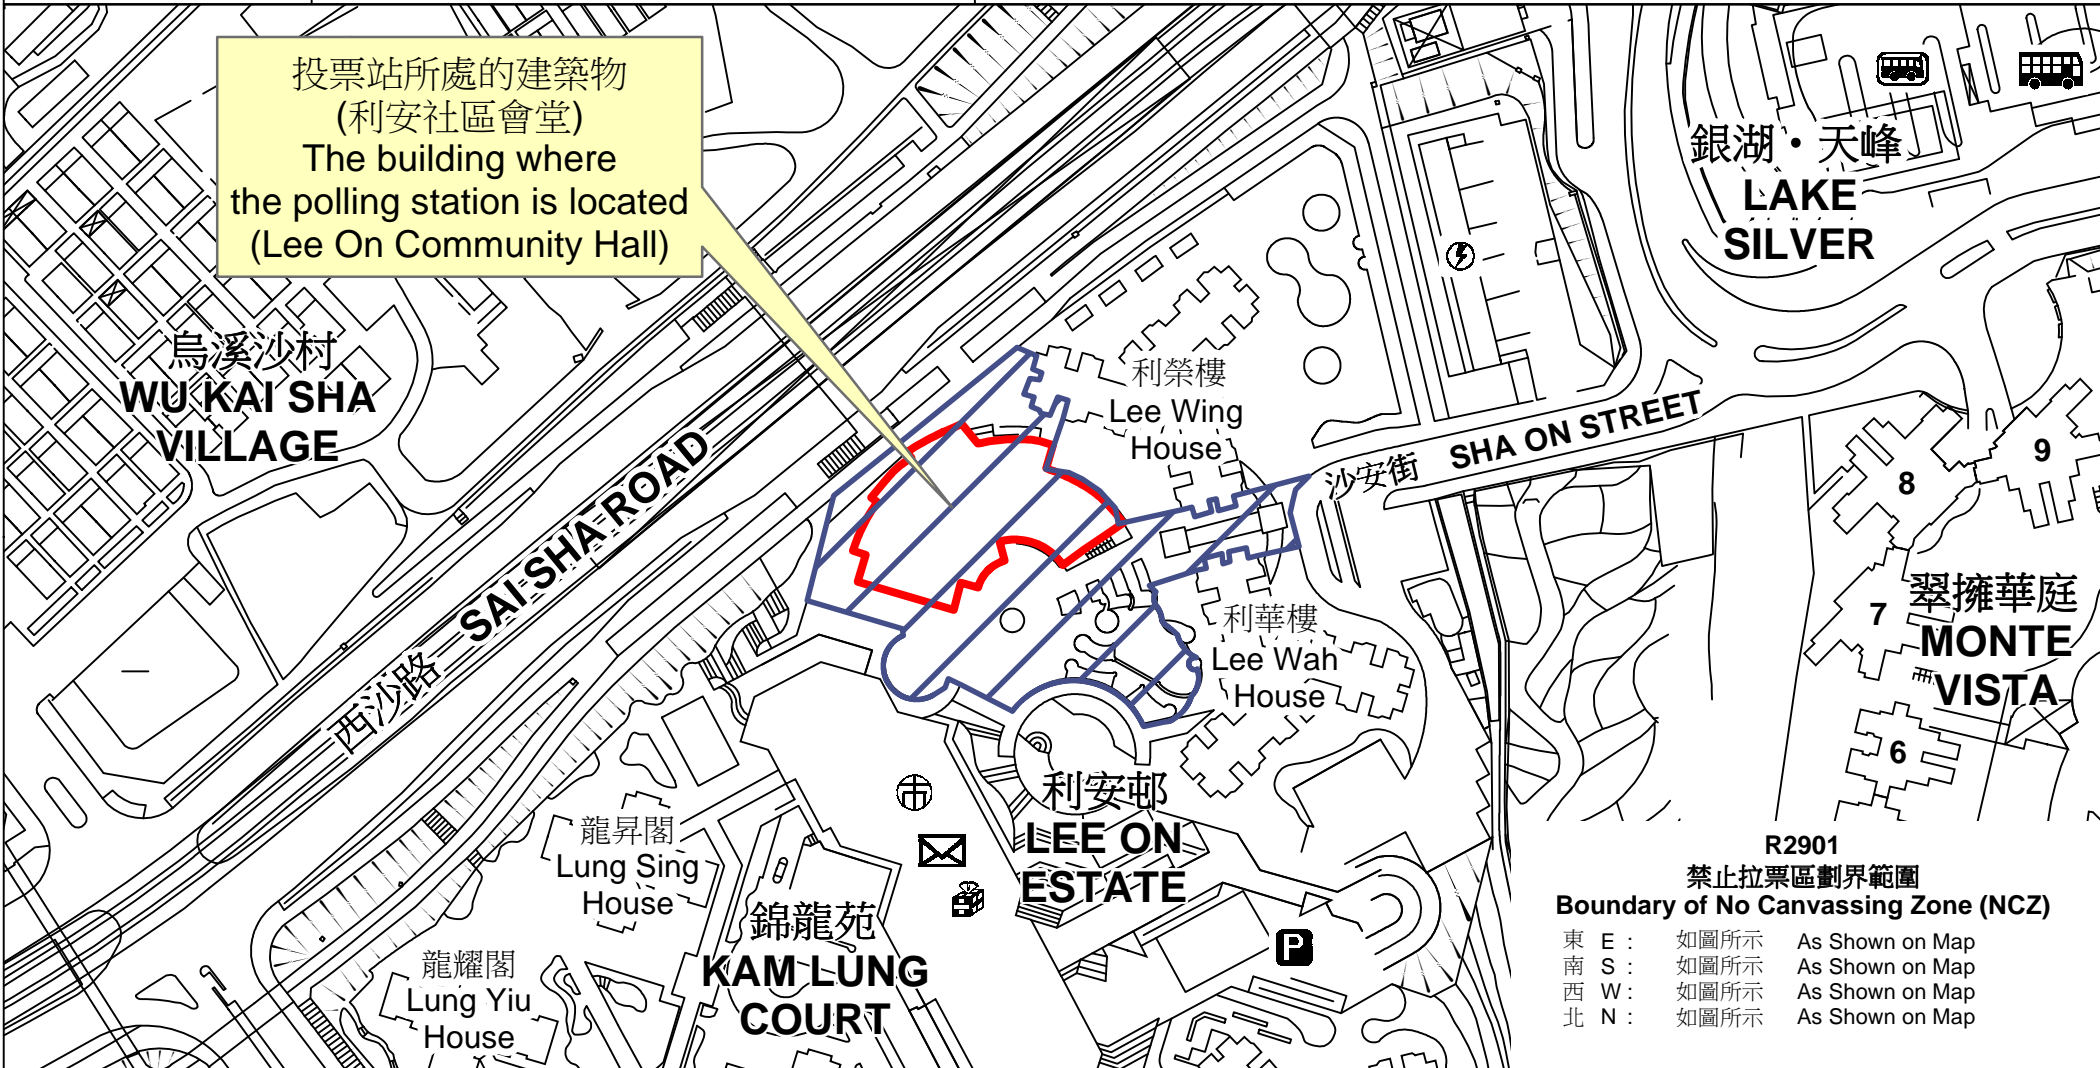

投票站位置圖和禁止拉票區 Polling Station - Location Plan & No Canvassing Zone

投票站編號 Polling Station Code	2021年立法會換屆選舉地方選區編號及名稱 Code & Name of Geographical Constituency for 2021 Legislative Council General Election	名稱及地址 Name & Address
R2901	LC6 新界東南 NEW TERRITORIES SOUTH EAST	利安社區會堂 新界沙田馬鞍山沙安街23號馬鞍山利安社區服務大樓地下 Lee On Community Hall G/F, Lee On Community Services Complex, 23 Sha On Street, Ma On Shan, Sha Tin, New Territories

 禁止拉票區
No Canvassing Zone