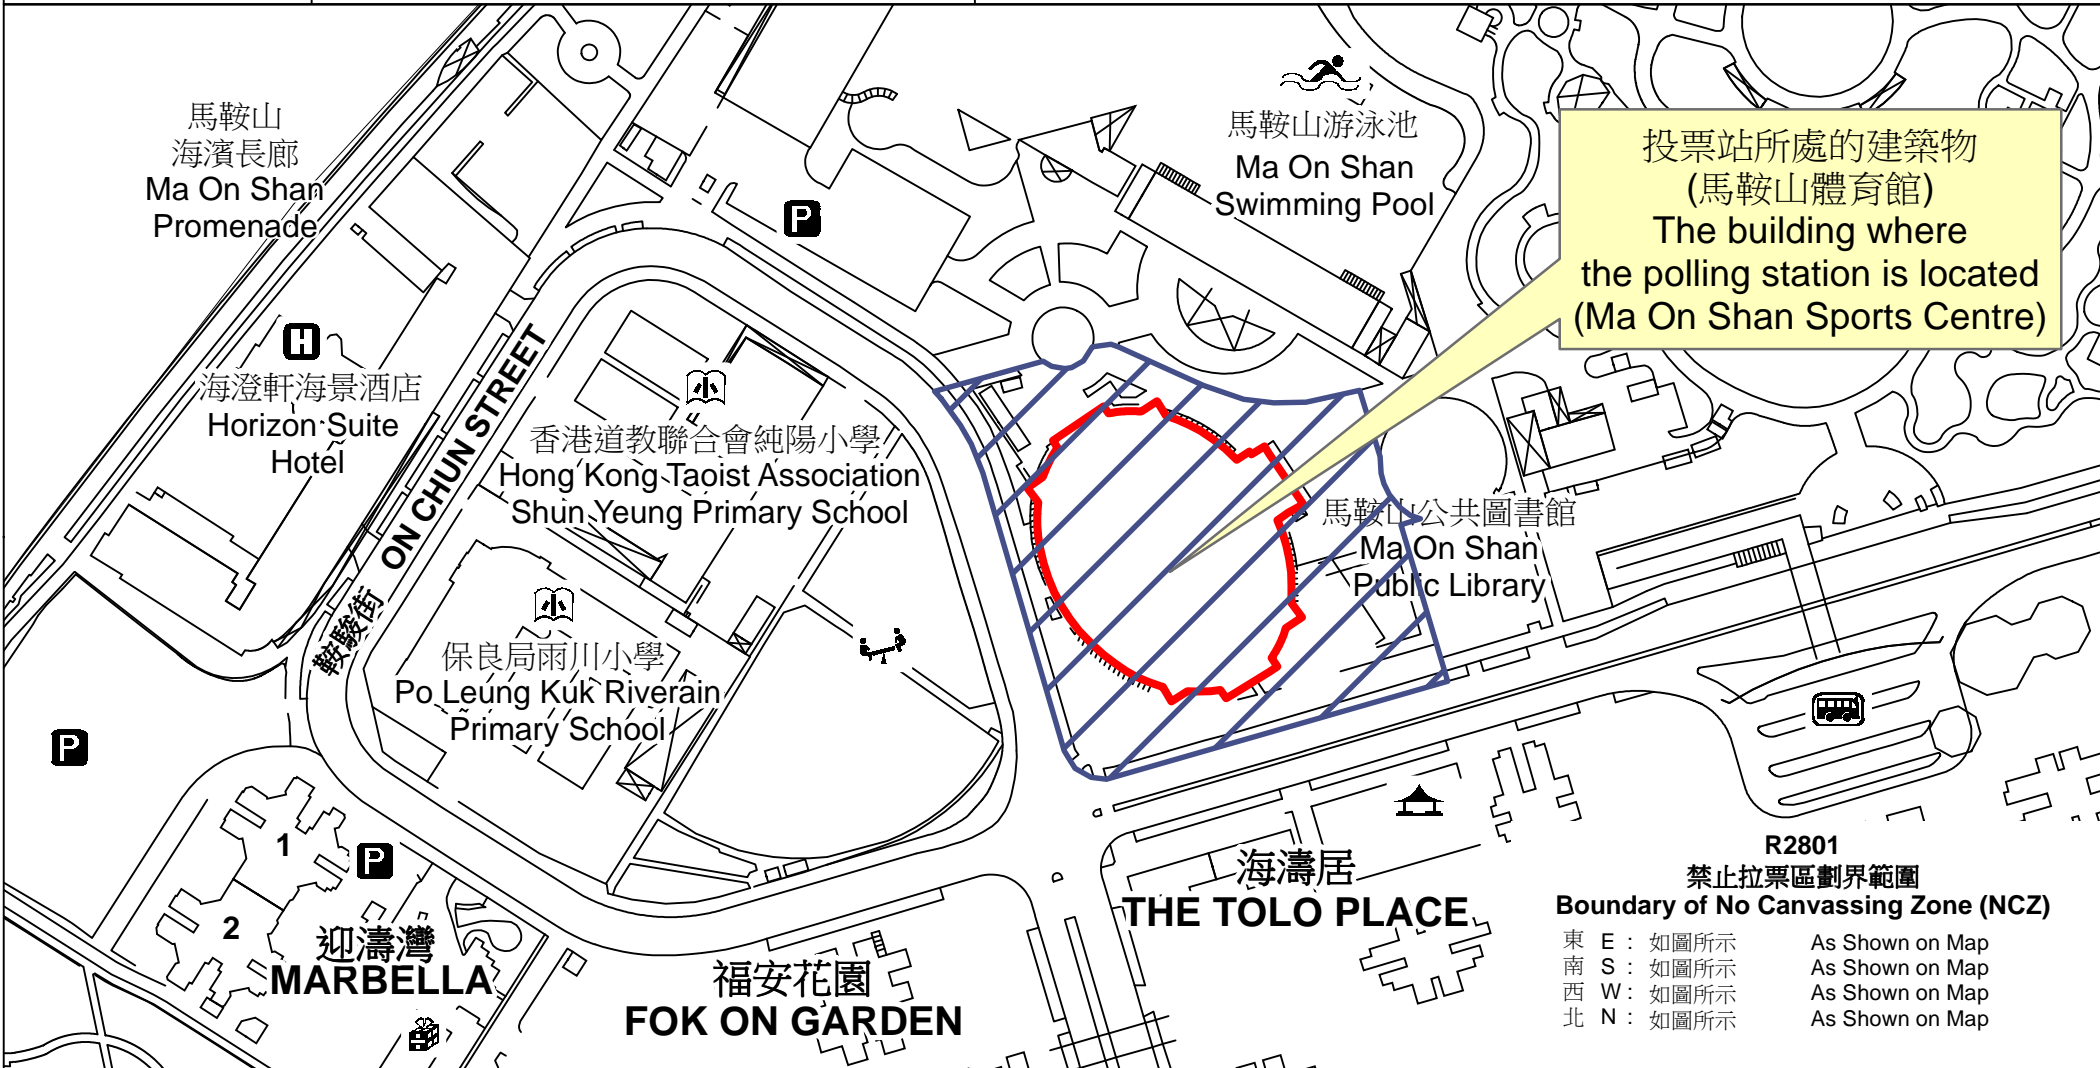

投票站位置圖和禁止拉票區 Polling Station - Location Plan & No Canvassing Zone

投票站編號 Polling Station Code  <b>R2801</b>	2021年立法會換屆選舉地方選區編號及名稱 Code & Name of Geographical Constituency for 2021 Legislative Council General Election  <b>LC6 新界東南 NEW TERRITORIES SOUTH EAST</b>	名稱及地址 Name & Address  馬鞍山體育館 新界沙田馬鞍山鞍駿街14號地下 <b>Ma On Shan Sports Centre</b> G/F, 14 On Chun Street, Ma On Shan, Sha Tin, New Territories
---	---	---

投票站所處的建築物  
(馬鞍山體育館)  
The building where  
the polling station is located  
(Ma On Shan Sports Centre)

**R2801**  
禁止拉票區劃界範圍  
Boundary of No Canvassing Zone (NCZ)

東 E :	如圖所示	As Shown on Map
南 S :	如圖所示	As Shown on Map
西 W :	如圖所示	As Shown on Map
北 N :	如圖所示	As Shown on Map

 禁止拉票區  
No Canvassing Zone