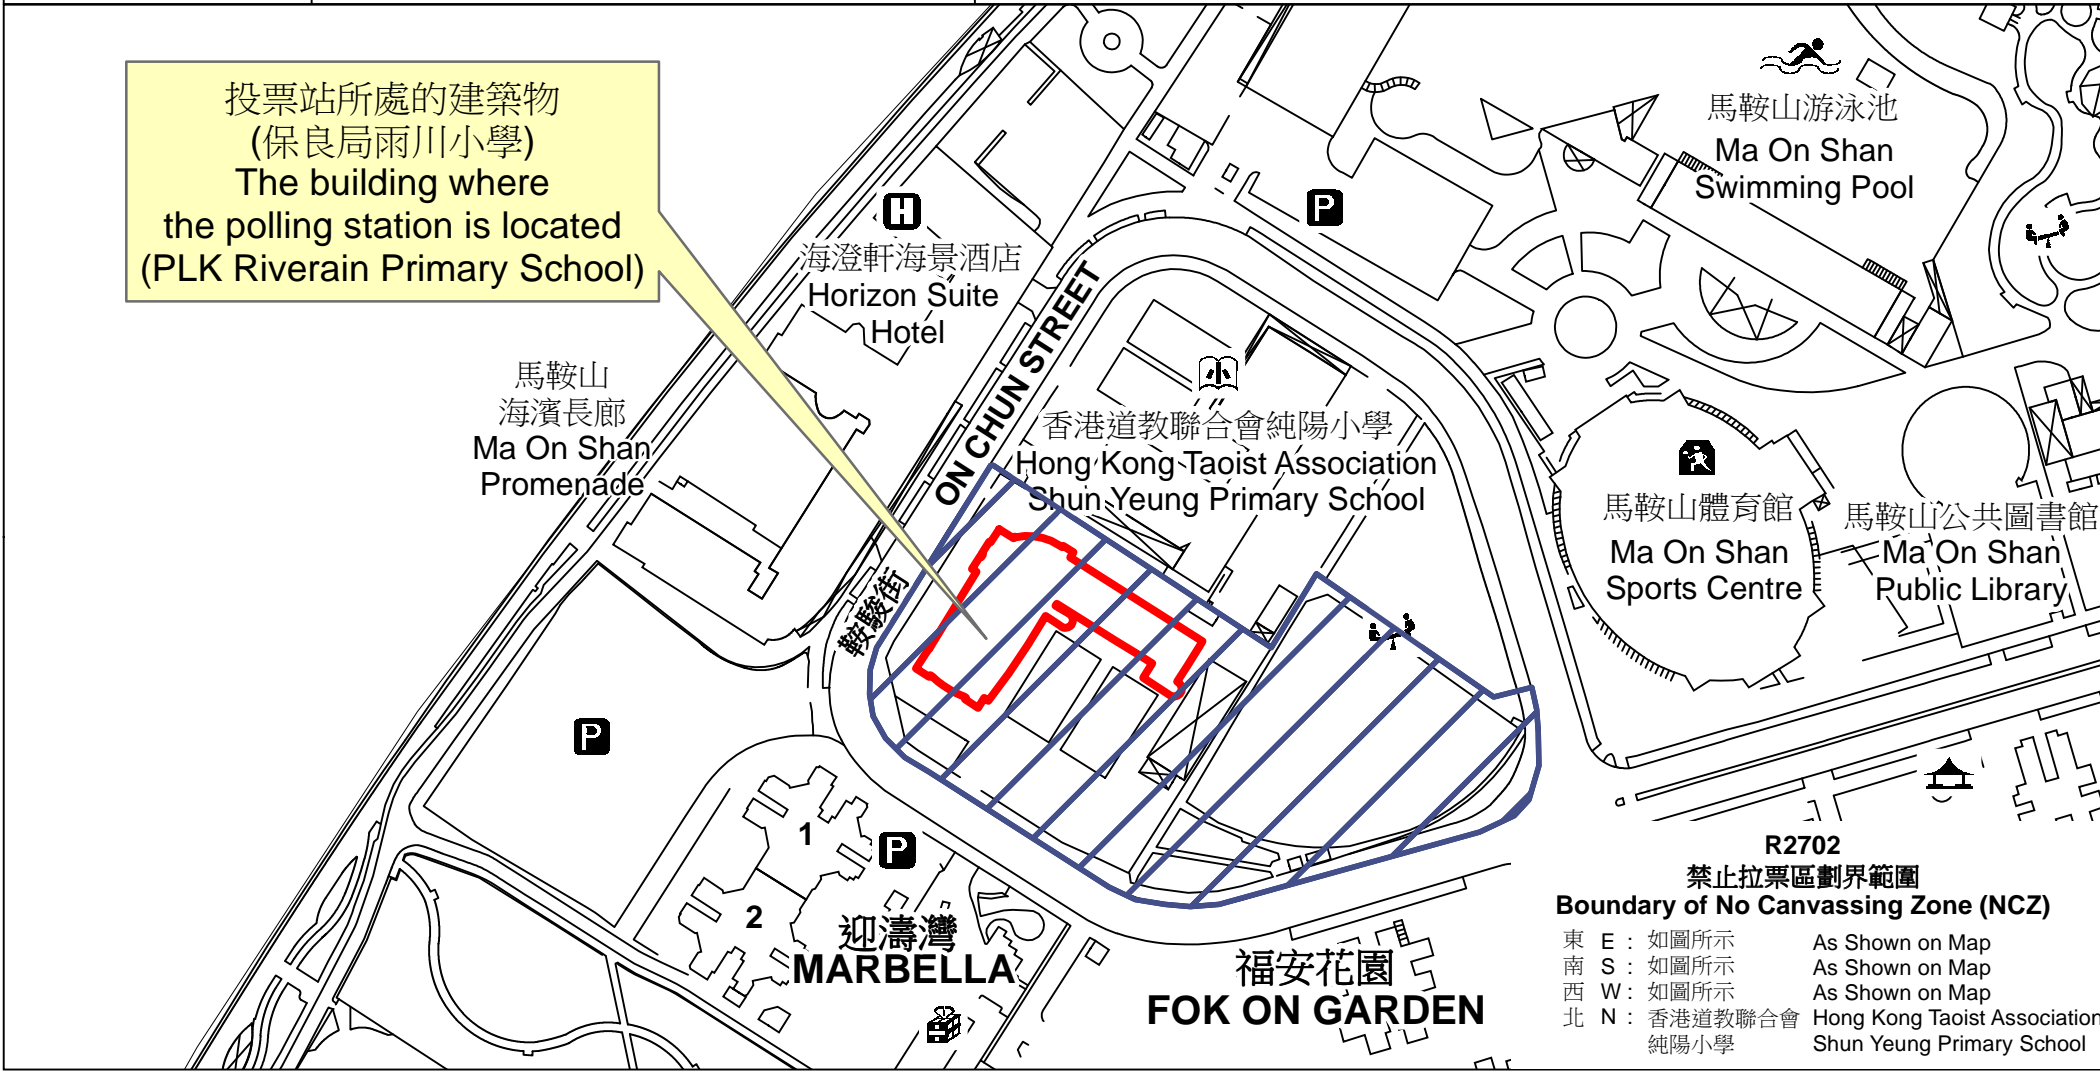

# 投票站位置圖和禁止拉票區 Polling Station - Location Plan & No Canvassing Zone

投票站編號 Polling Station Code  <b>R2702</b>	2021年立法會換屆選舉地方選區編號及名稱 Code & Name of Geographical Constituency for 2021 Legislative Council General Election  <b>LC6 新界東南 NEW TERRITORIES SOUTH EAST</b>	名稱及地址 Name & Address  保良局兩川小學 新界沙田馬鞍山鞍駿街28號地下 PLK Riverain Primary School G/F, 28 On Chun Street, Ma On Shan, Sha Tin, New Territories
---	--	--

投票站所處的建築物  
(保良局兩川小學)  
The building where  
the polling station is located  
(PLK Riverain Primary School)

**R2702**  
禁止拉票區劃界範圍  
Boundary of No Canvassing Zone (NCZ)

東 E :	如圖所示	As Shown on Map
南 S :	如圖所示	As Shown on Map
西 W :	如圖所示	As Shown on Map
北 N :	香港道教聯合會 純陽小學	Hong Kong Taoist Association Shun Yeung Primary School

 禁止拉票區  
No Canvassing Zone