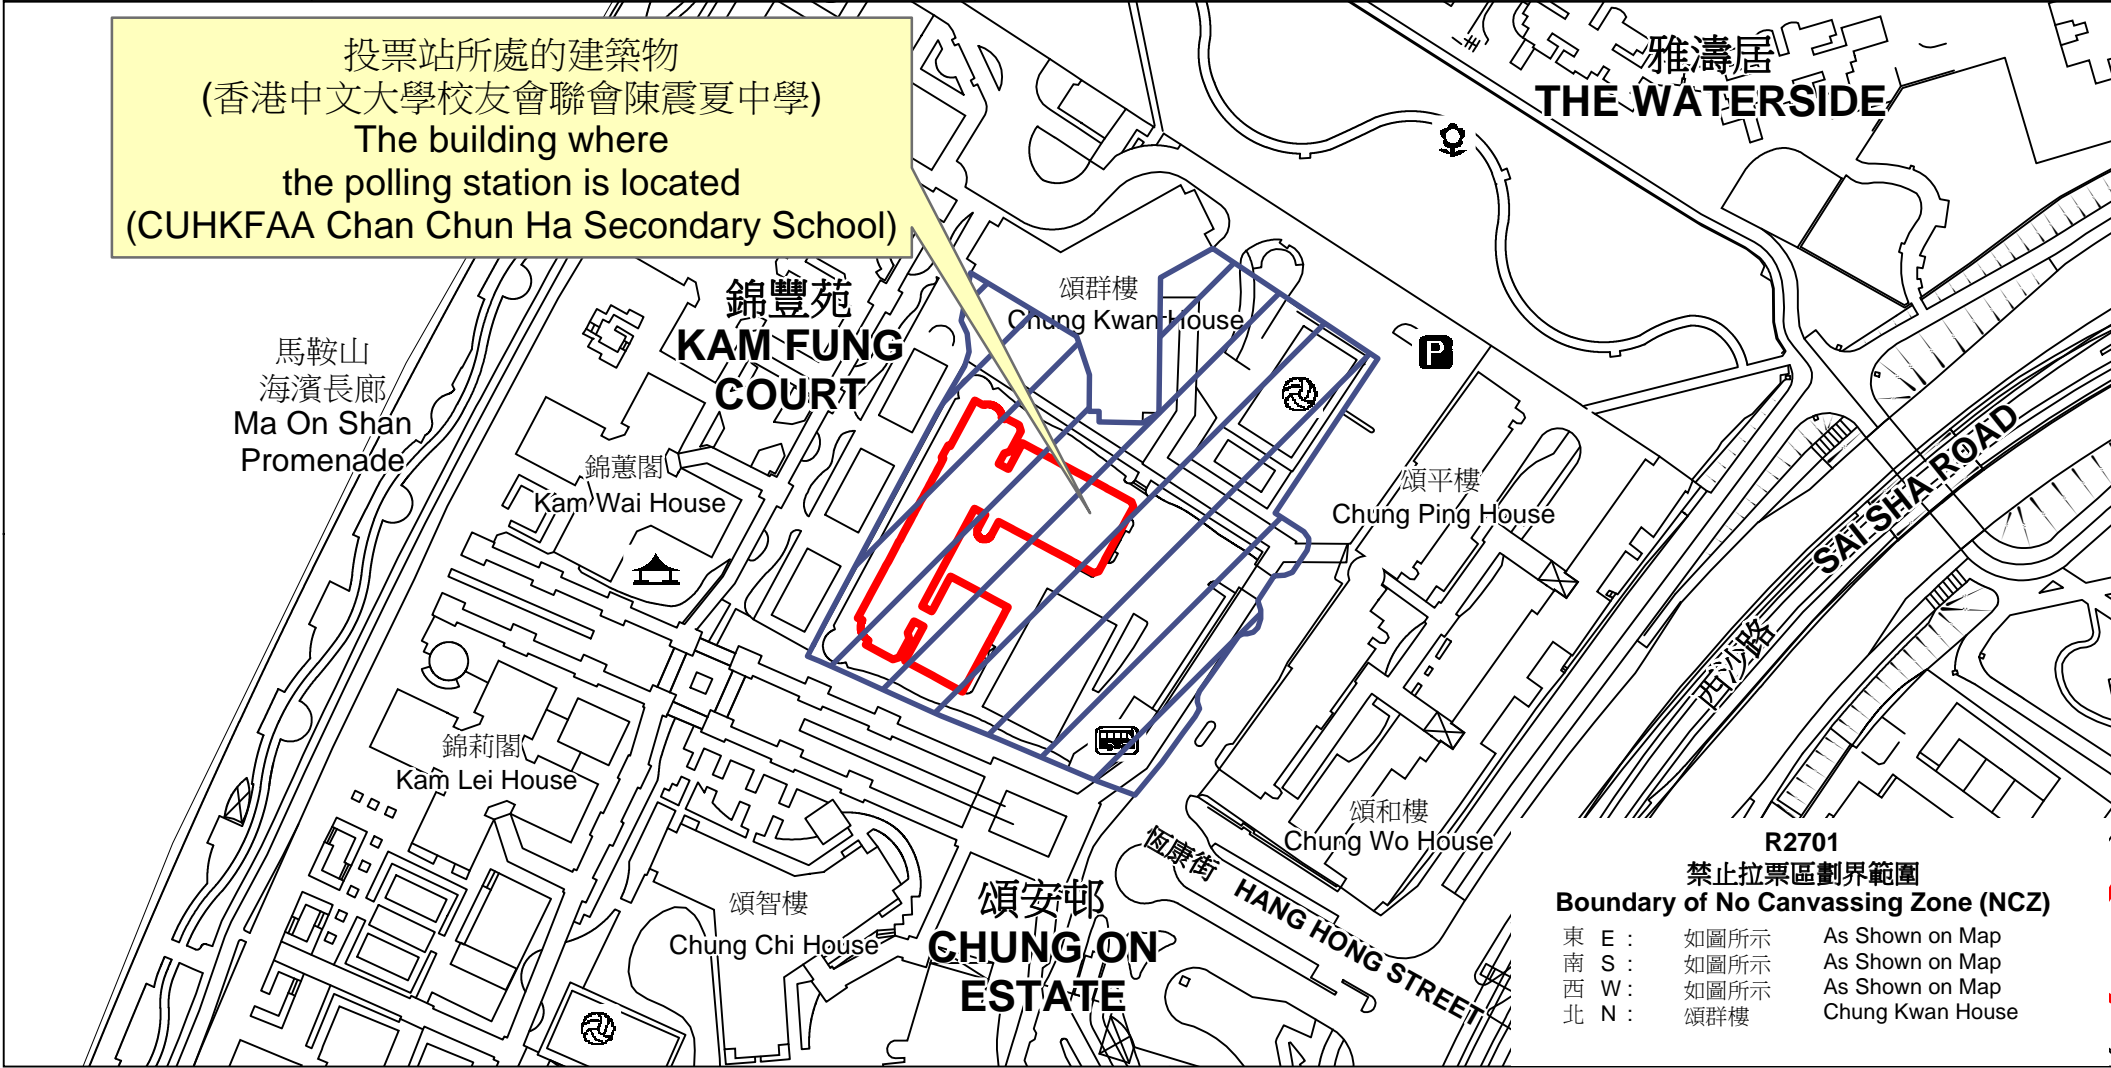

投票站位置圖和禁止拉票區 Polling Station - Location Plan & No Canvassing Zone

<p>投票站編號 Polling Station Code</p> <p>R2701</p>	<p>2021年立法會換屆選舉地方選區編號及名稱 Code & Name of Geographical Constituency for 2021 Legislative Council General Election</p> <p>LC6 新界東南 NEW TERRITORIES SOUTH EAST</p>	<p>名稱及地址 Name & Address</p> <p>香港中文大學校友會聯會陳震夏中學 新界沙田馬鞍山西沙路632號地下 CUHKFAA Chan Chun Ha Secondary School G/F, 632 Sai Sha Road, Ma On Shan, Sha Tin, New Territories</p>
-----------------------------------------------------------	----------------------------------------------------------------------------------------------------------------------------------------------------------------------------------------------	---------------------------------------------------------------------------------------------------------------------------------------------------------------------------------------------------

投票站所處的建築物
(香港中文大學校友會聯會陳震夏中學)
The building where
the polling station is located
(CUHKFAA Chan Chun Ha Secondary School)

R2701
禁止拉票區劃界範圍
Boundary of No Canvassing Zone (NCZ)

東 E :	如圖所示	As Shown on Map
南 S :	如圖所示	As Shown on Map
西 W :	如圖所示	As Shown on Map
北 N :	頌群樓	Chung Kwan House

 禁止拉票區
No Canvassing Zone