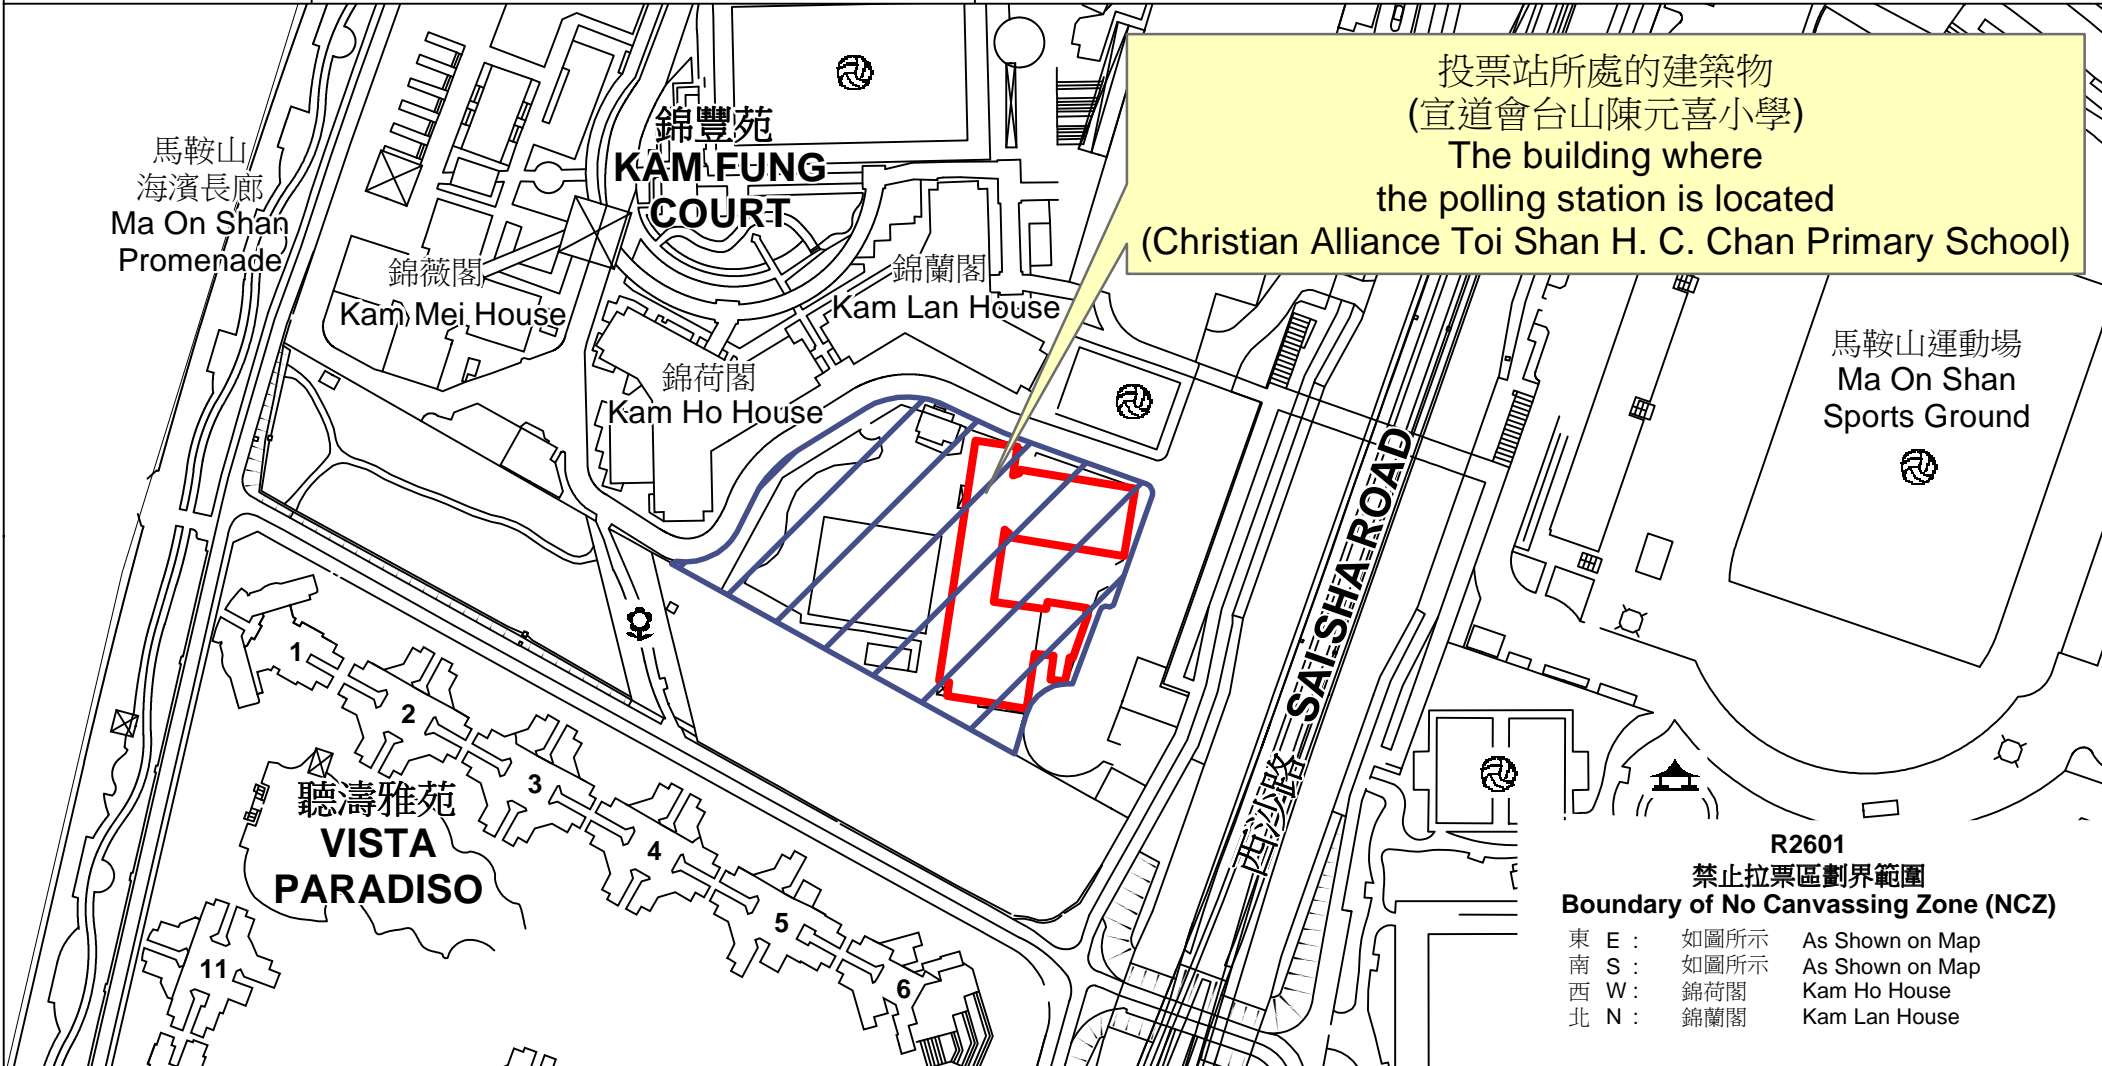

投票站位置圖和禁止拉票區 Polling Station - Location Plan & No Canvassing Zone

投票站編號 Polling Station Code	2021年立法會換屆選舉地方選區編號及名稱 Code & Name of Geographical Constituency for 2021 Legislative Council General Election	名稱及地址 Name & Address
<b>R2601</b>	<b>LC6</b> 新界東南 <b>NEW TERRITORIES SOUTH EAST</b>	宣道會台山陳元喜小學 新界沙田馬鞍山頌安邨宣道會台山陳元喜小學地下 <b>Christian Alliance Toi Shan H. C. Chan Primary School</b> G/F, Christian Alliance Toi Shan H. C. Chan Primary School, Chung On Estate, Ma On Shan, Sha Tin, New Territories

 禁止拉票區  
No Canvassing Zone