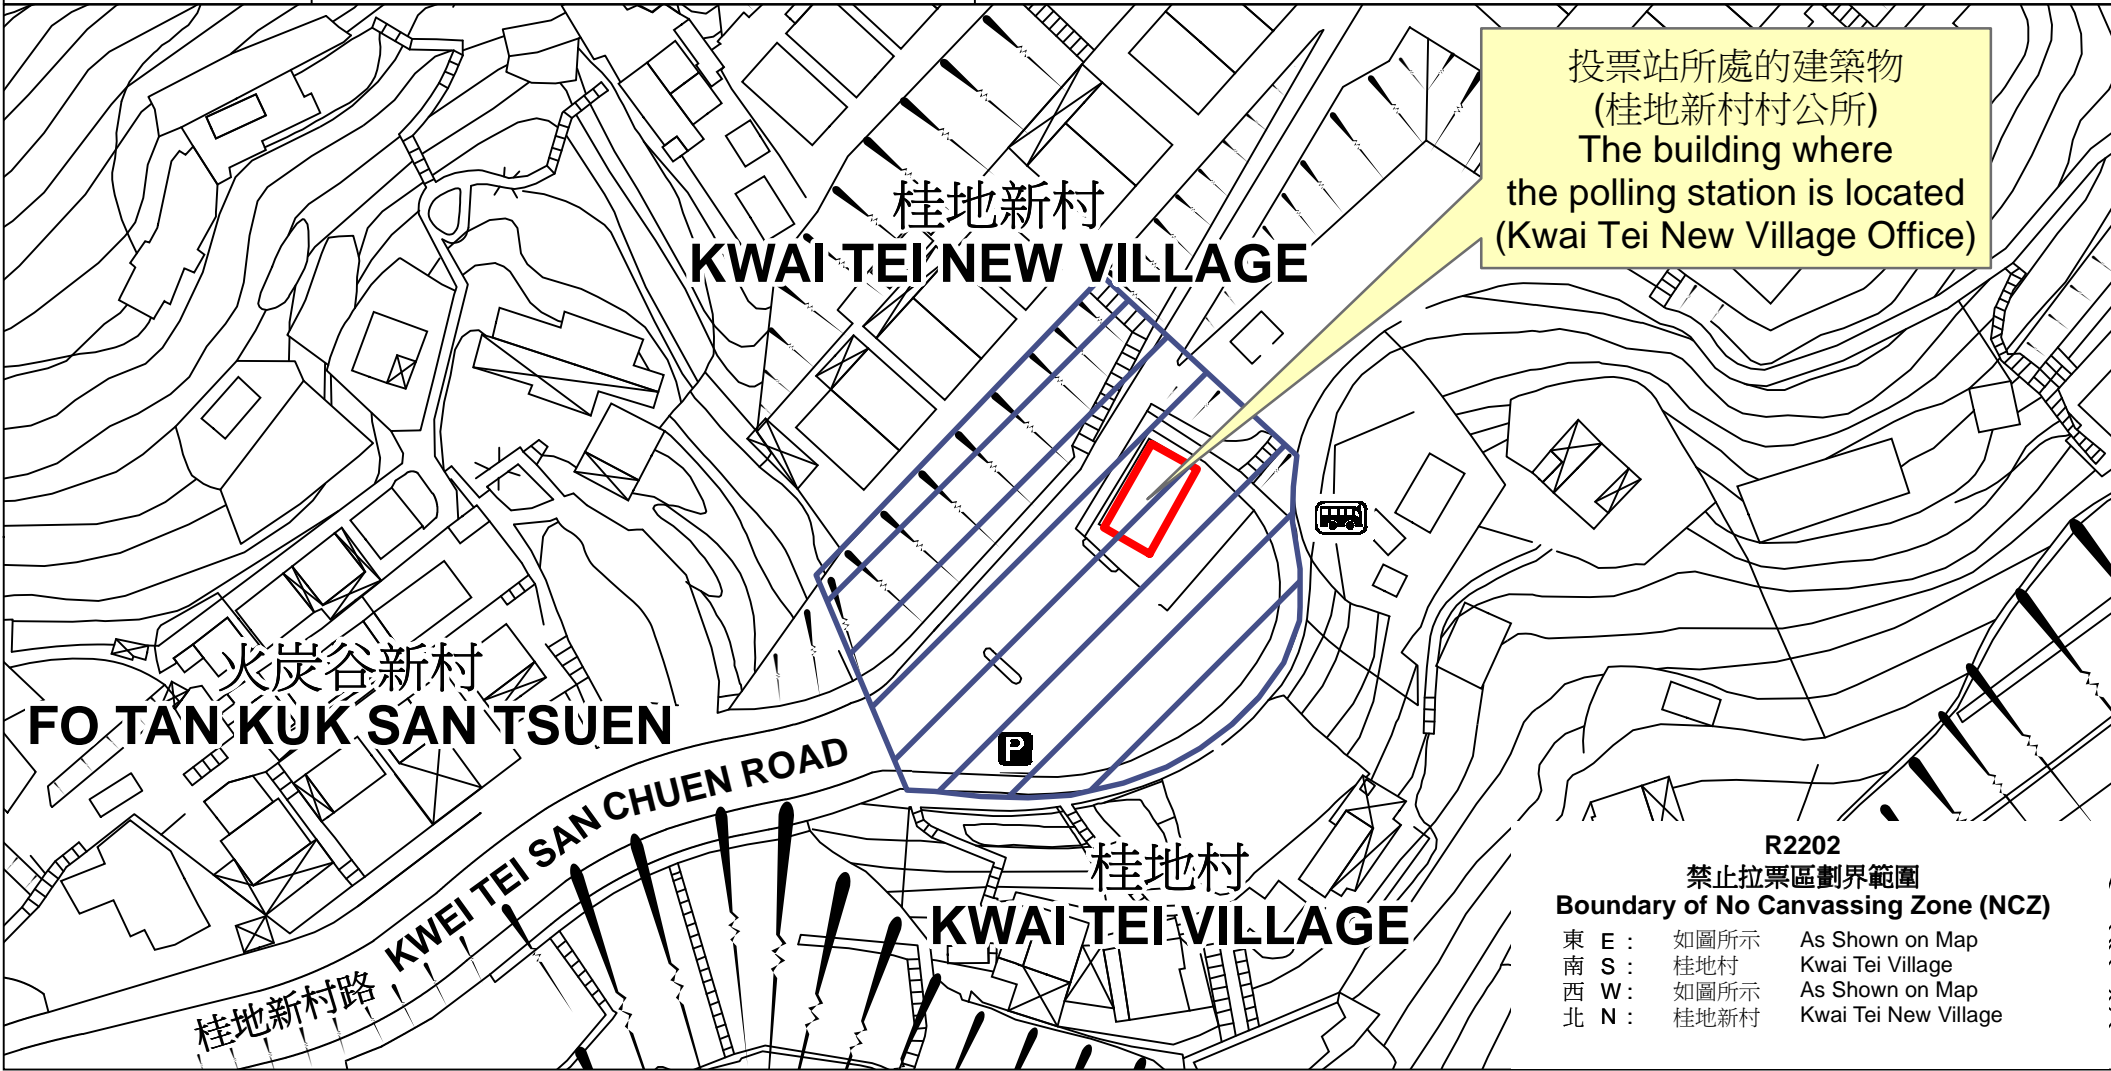

投票站位置圖和禁止拉票區 Polling Station - Location Plan & No Canvassing Zone

投票站編號 Polling Station Code	2021年立法會換屆選舉地方選區編號及名稱 Code & Name of Geographical Constituency for 2021 Legislative Council General Election	名稱及地址 Name & Address
R2202	LC10 新界東北 NEW TERRITORIES NORTH EAST	桂地新村村公所 新界沙田火炭桂地新村1號地下 Kwai Tei New Village Office G/F, 1 Kwai Tei New Village, Fo Tan, Sha Tin, New Territories

 禁止拉票區
No Canvassing Zone