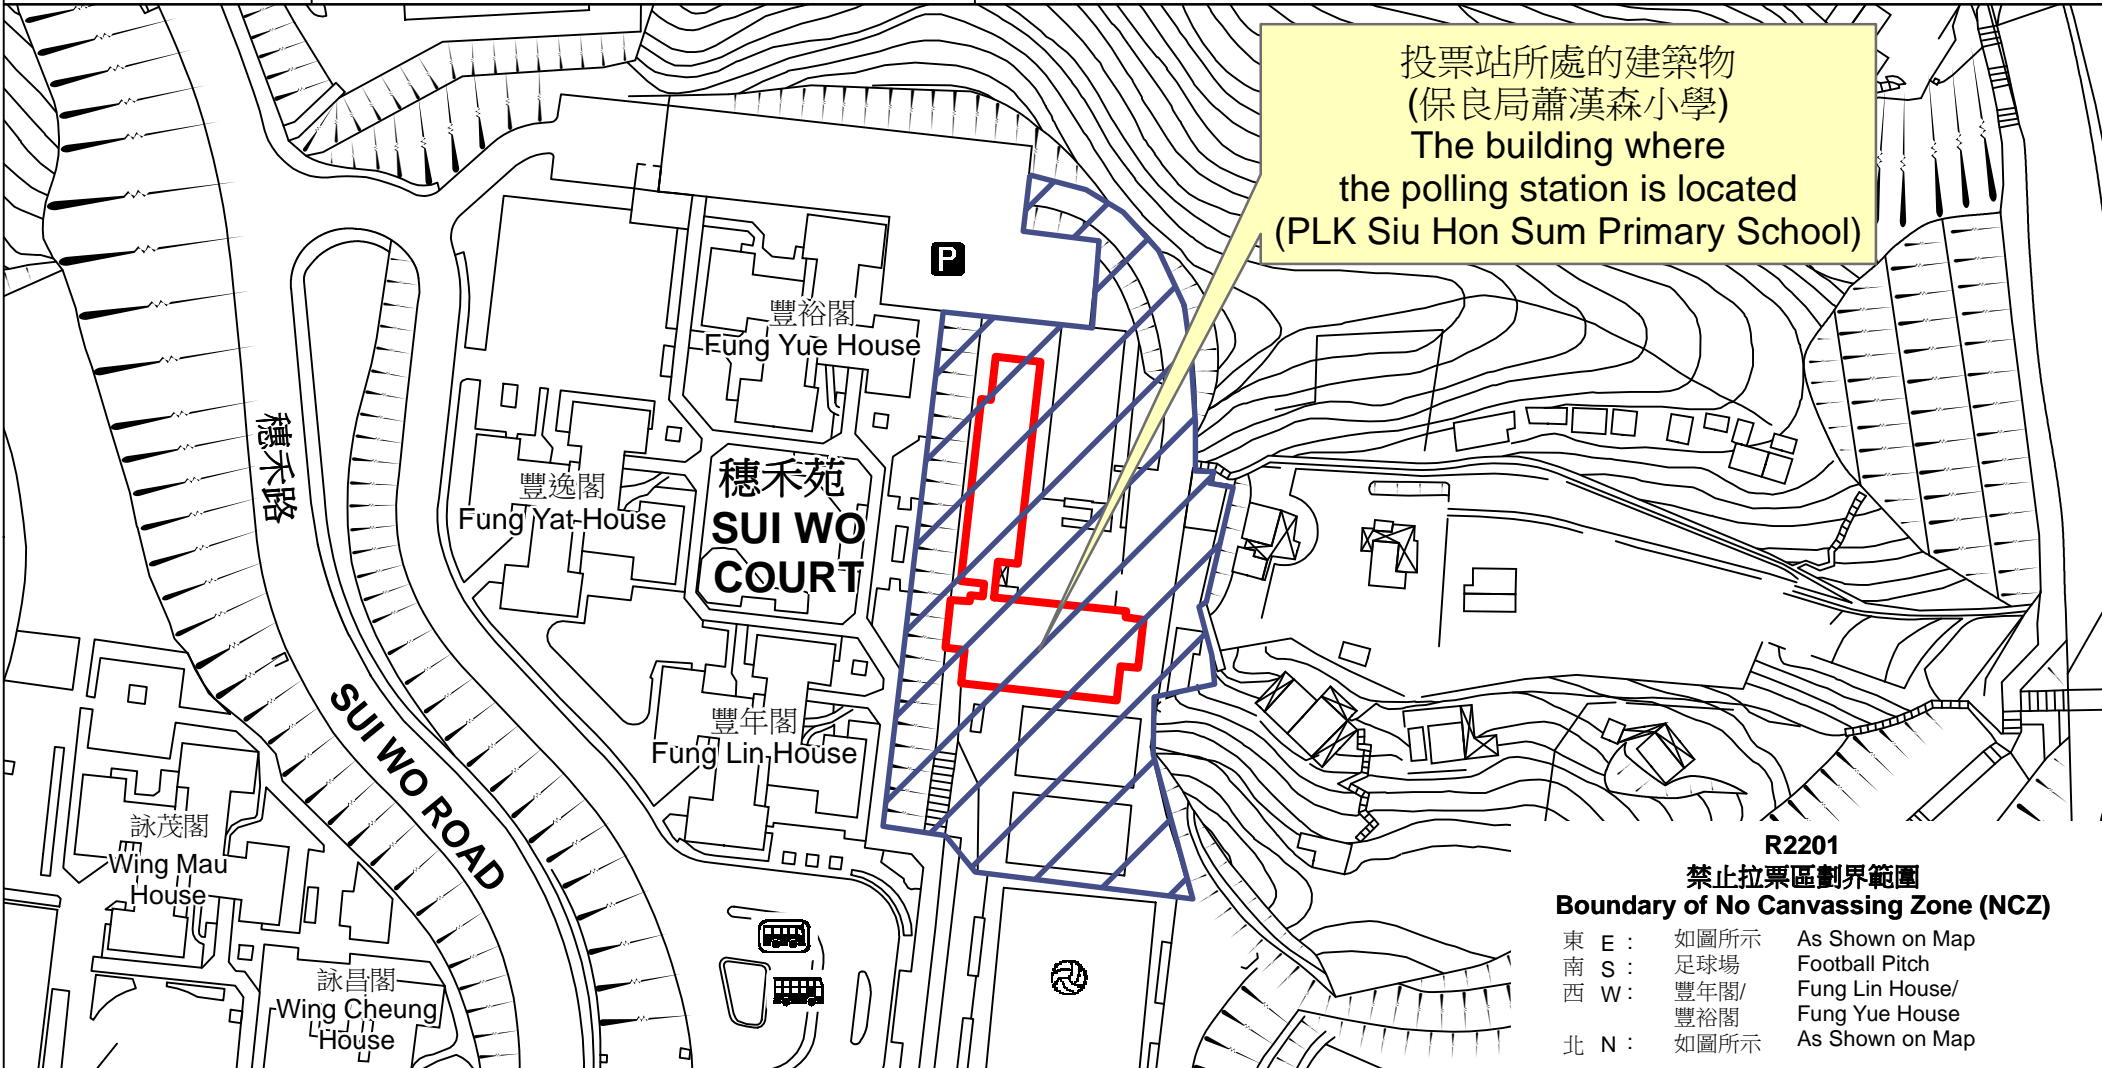

投票站位置圖和禁止拉票區 Polling Station - Location Plan & No Canvassing Zone

投票站編號 Polling Station Code	2021年立法會換屆選舉地方選區編號及名稱 Code & Name of Geographical Constituency for 2021 Legislative Council General Election	名稱及地址 Name & Address
R2201	LC10 新界東北 NEW TERRITORIES NORTH EAST	保良局蕭漢森小學 新界沙田穗禾苑42A地段保良局蕭漢森小學地下 PLK Siu Hon Sum Primary School G/F, PLK Siu Hon Sum Primary School, Area 42A, Sui Wo Court, Sha Tin, New Territories

 禁止拉票區
No Canvassing Zone