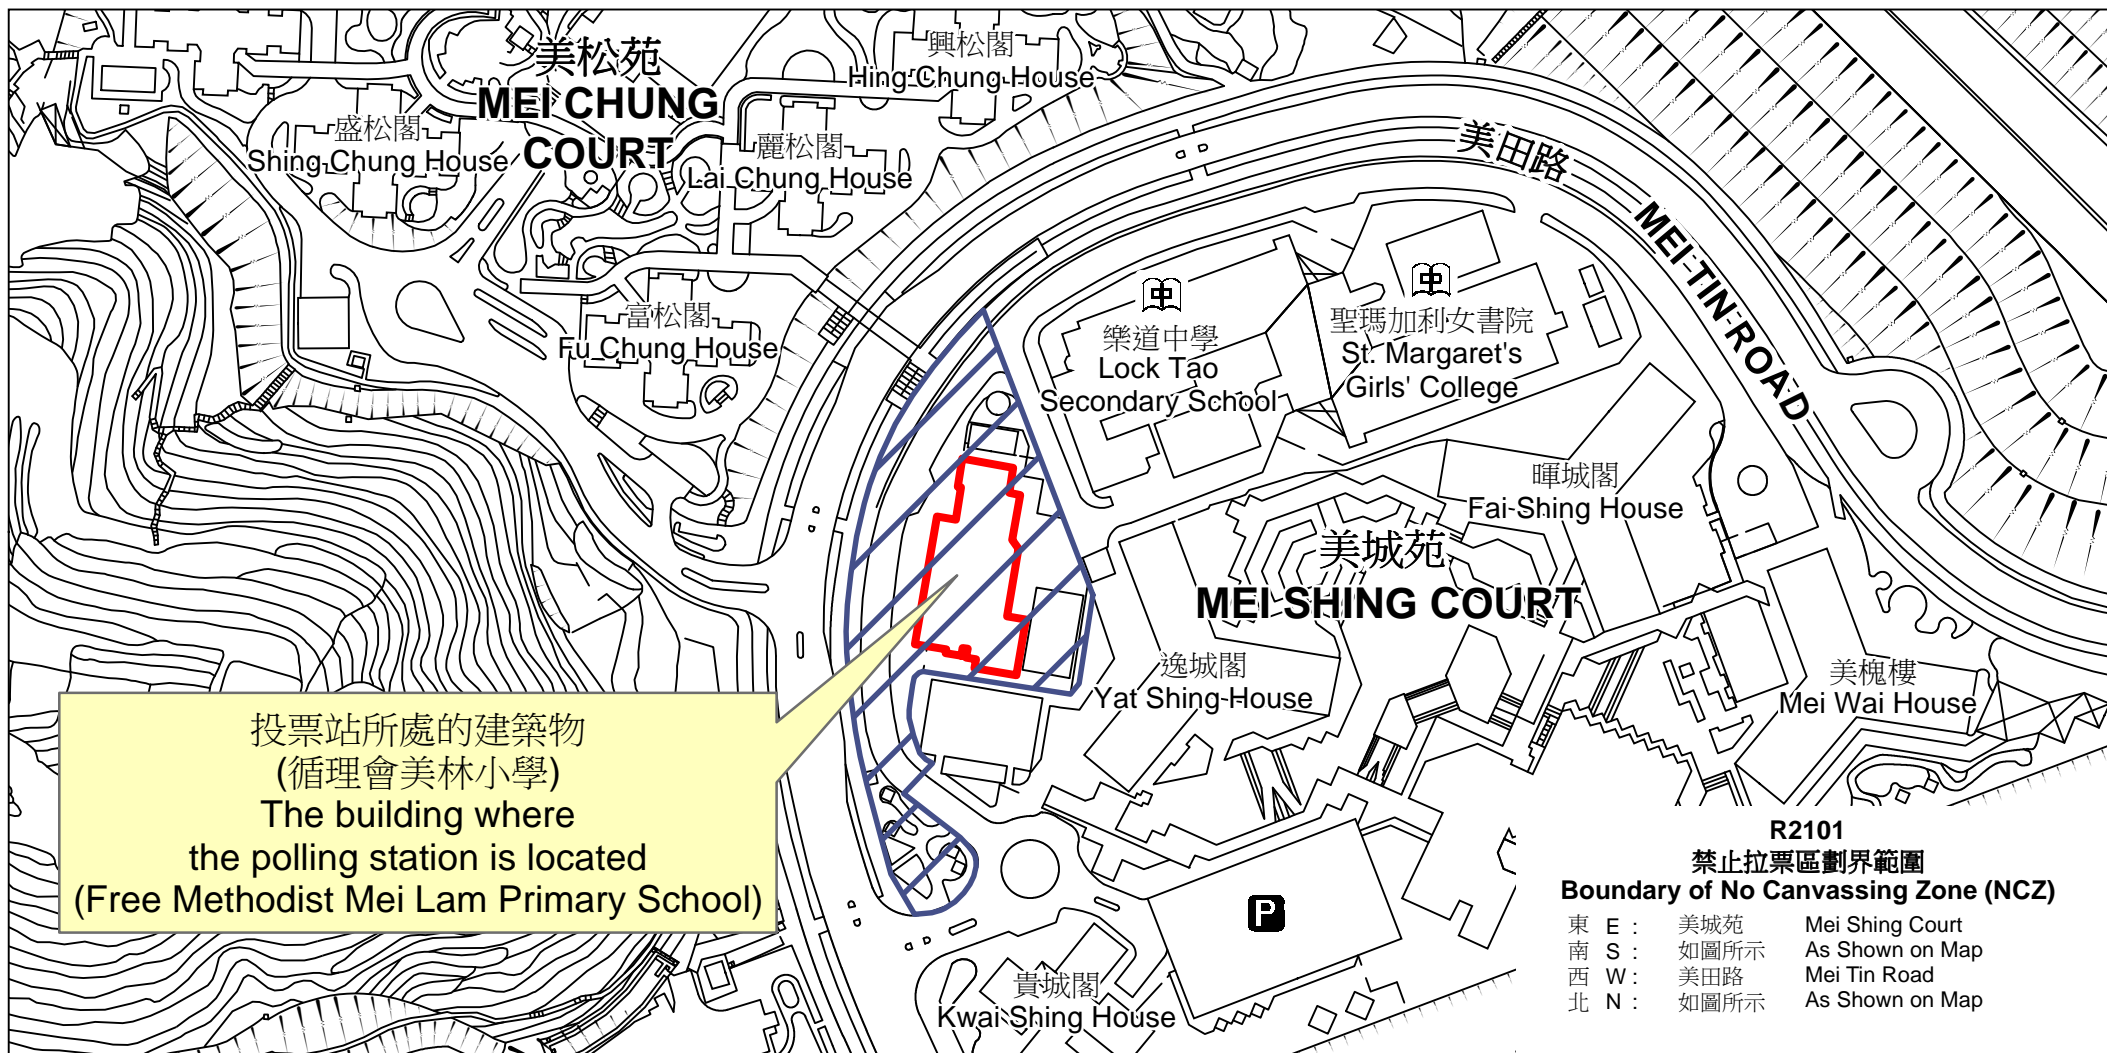

投票站位置圖和禁止拉票區 Polling Station - Location Plan & No Canvassing Zone

投票站編號 Polling Station Code	2021年立法會換屆選舉地方選區編號及名稱 Code & Name of Geographical Constituency for 2021 Legislative Council General Election	名稱及地址 Name & Address
R2101	LC10 新界東北 NEW TERRITORIES NORTH EAST	循理會美林小學 新界沙田大圍美城苑循理會美林小學地下 Free Methodist Mei Lam Primary School G/F, Free Methodist Mei Lam Primary School, Mei Shing Court, Tai Wai, Sha Tin, New Territories

 禁止拉票區
No Canvassing Zone