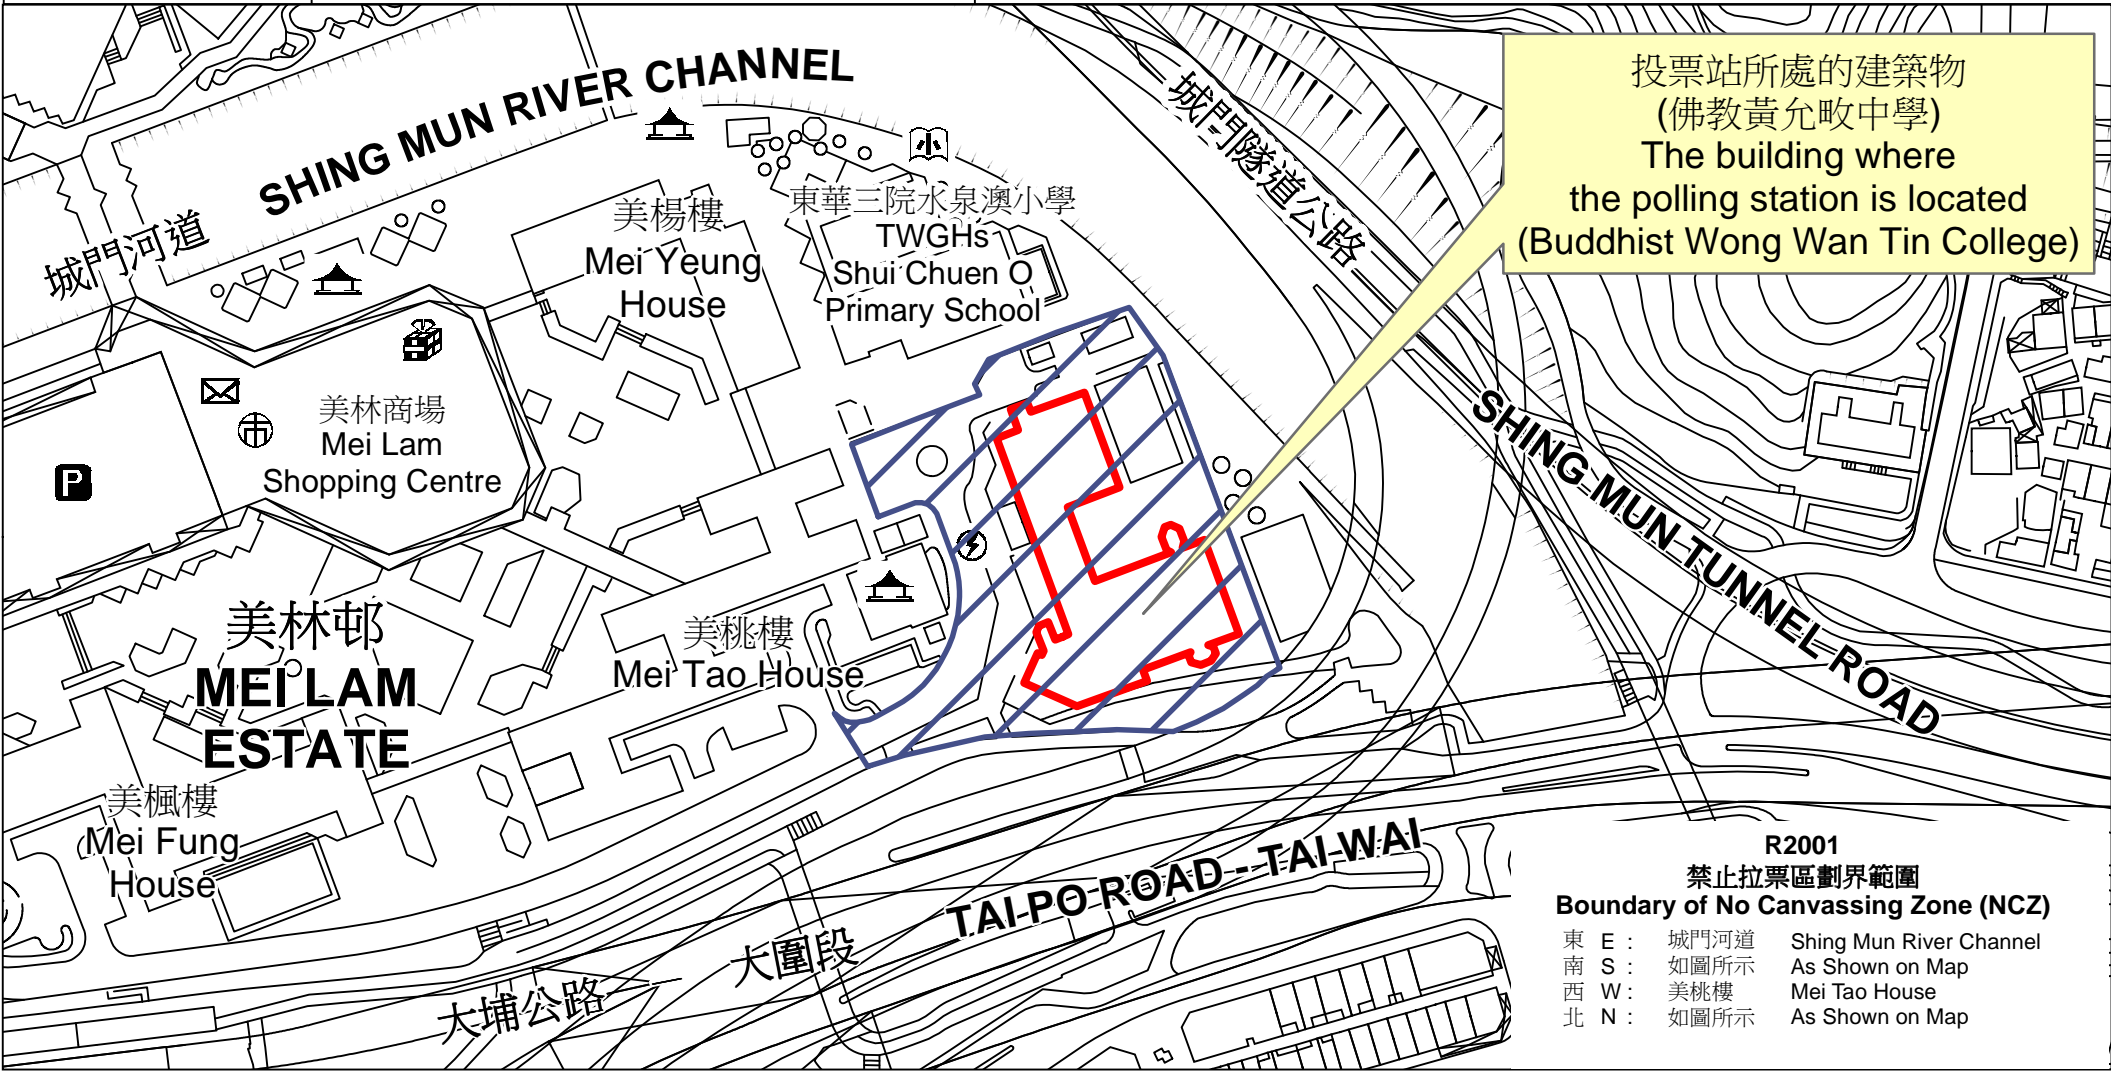

投票站位置圖和禁止拉票區 Polling Station - Location Plan & No Canvassing Zone

投票站編號 Polling Station Code	2021年立法會換屆選舉地方選區編號及名稱 Code & Name of Geographical Constituency for 2021 Legislative Council General Election	名稱及地址 Name & Address
R2001	LC10 新界東北 NEW TERRITORIES NORTH EAST	佛教黃允畋中學 新界沙田大圍美林邨佛教黃允畋中學地下 Buddhist Wong Wan Tin College G/F, Buddhist Wong Wan Tin College, Mei Lam Estate, Tai Wai, Sha Tin, New Territories

投票站所處的建築物
(佛教黃允畋中學)
The building where
the polling station is located
(Buddhist Wong Wan Tin College)

R2001
禁止拉票區劃界範圍
Boundary of No Canvassing Zone (NCZ)

東 E :	城門河道	Shing Mun River Channel
南 S :	如圖所示	As Shown on Map
西 W :	美桃樓	Mei Tao House
北 N :	如圖所示	As Shown on Map

 禁止拉票區
No Canvassing Zone