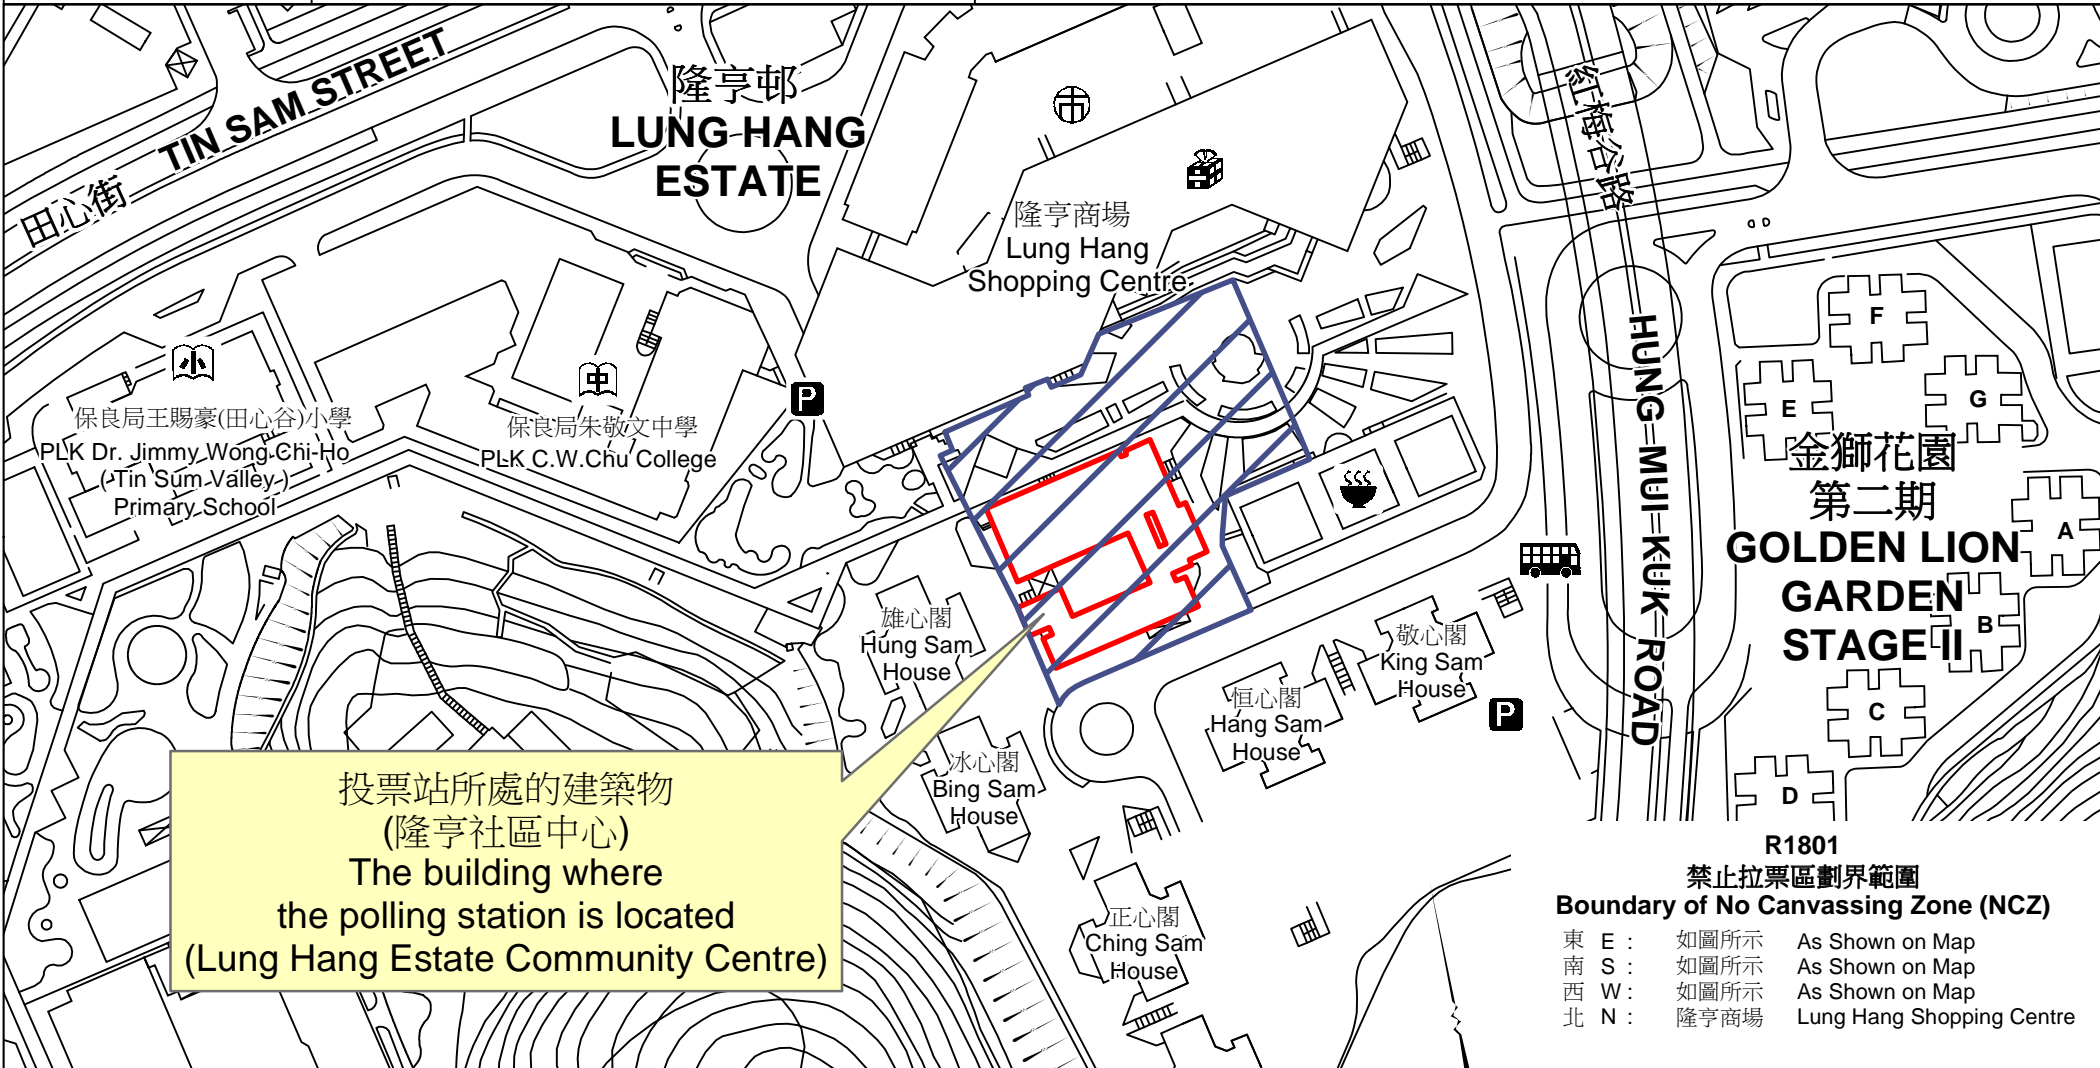

投票站位置圖和禁止拉票區 Polling Station - Location Plan & No Canvassing Zone

投票站編號 Polling Station Code  <b>R1801</b>	2021年立法會換屆選舉地方選區編號及名稱 Code & Name of Geographical Constituency for 2021 Legislative Council General Election  <b>LC10                      新界東北                      NEW TERRITORIES NORTH EAST</b>	名稱及地址 Name & Address  隆亨社區中心 新界沙田隆亨邨隆亨社區中心地下 <b>Lung Hang Estate Community Centre</b> G/F, Lung Hang Estate Community Centre, Lung Hang Estate, Sha Tin, New Territories
---	---	---

 禁止拉票區  
No Canvassing Zone