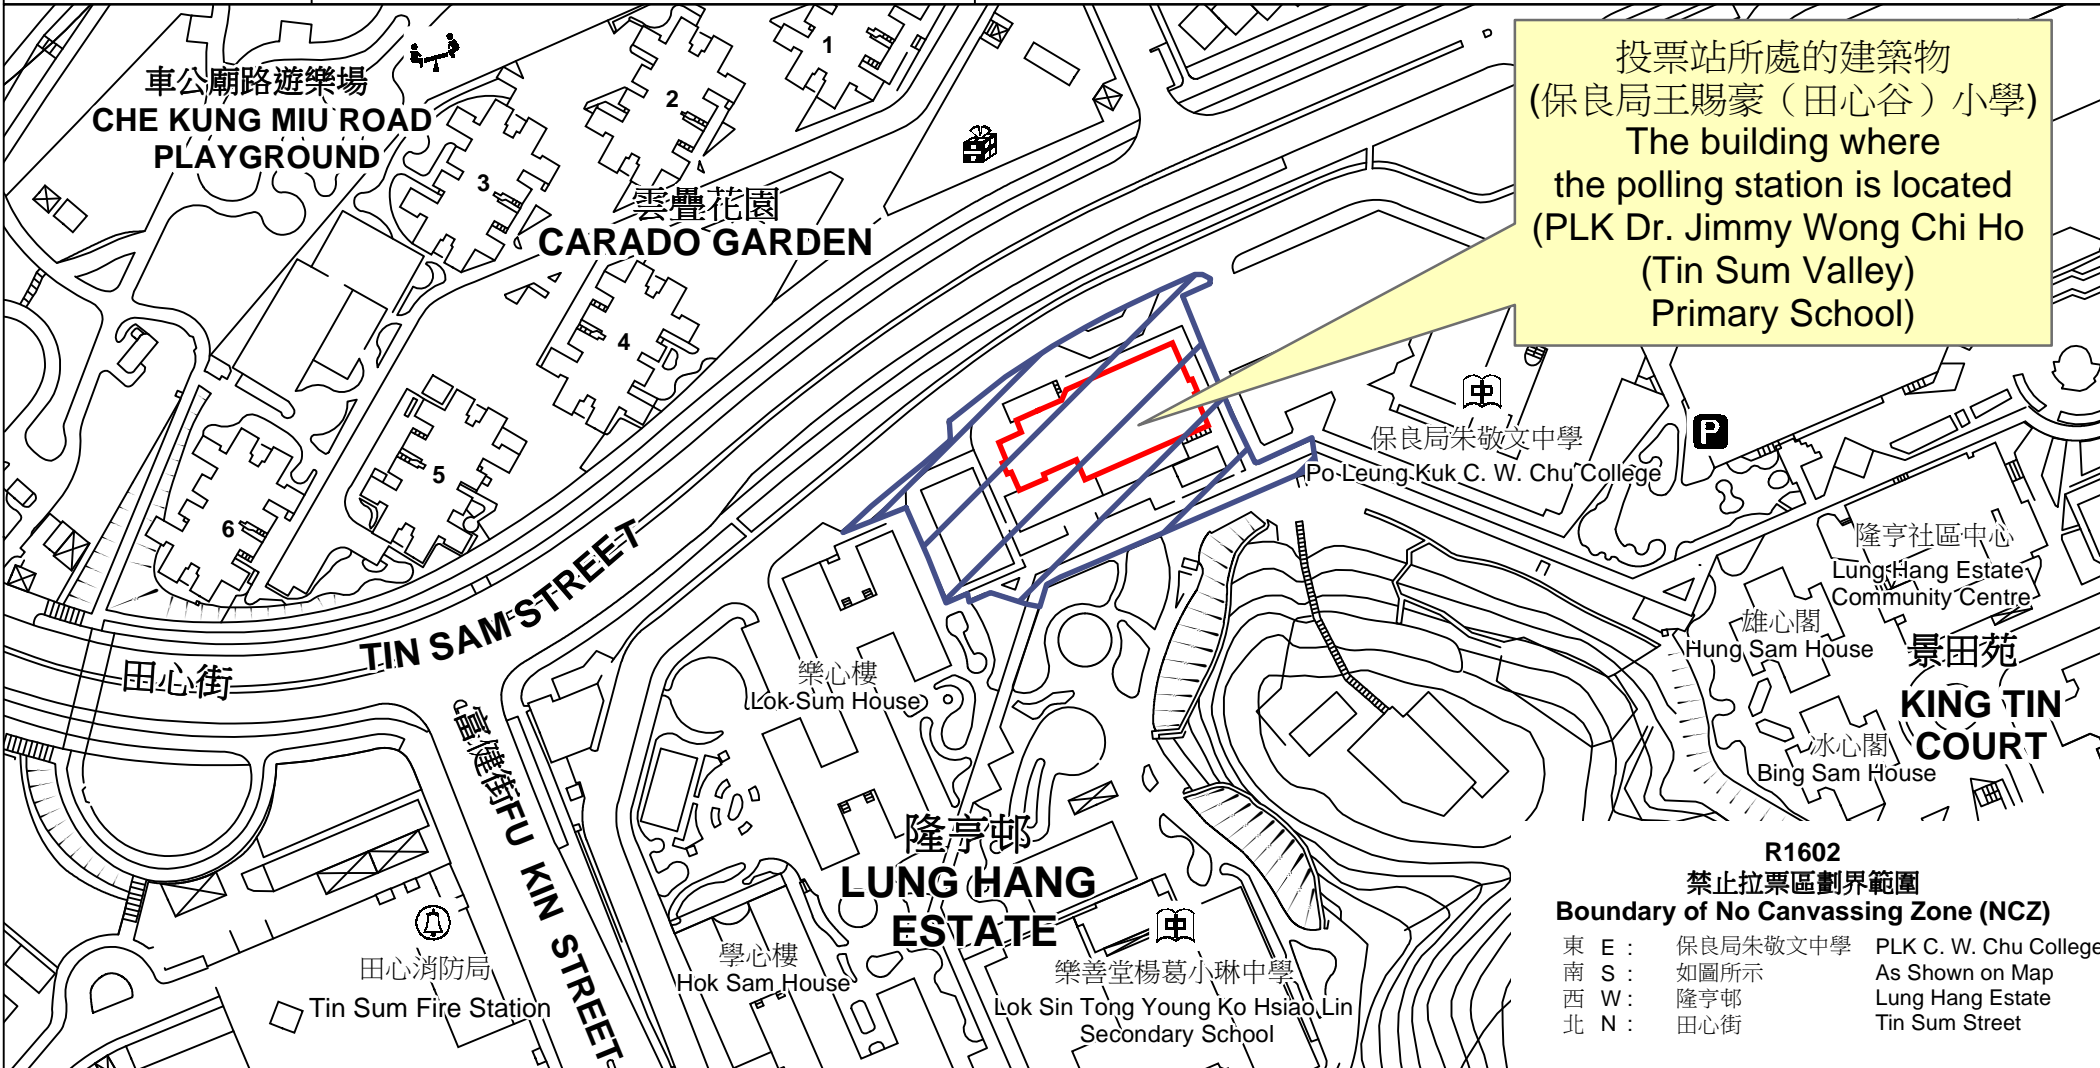

# 投票站位置圖和禁止拉票區 Polling Station - Location Plan & No Canvassing Zone

投票站編號 Polling Station Code	2021年立法會換屆選舉地方選區編號及名稱 Code & Name of Geographical Constituency for 2021 Legislative Council General Election	名稱及地址 Name & Address
<b>R1602</b>	<b>LC10</b> 新界東北 <b>NEW TERRITORIES NORTH EAST</b>	保良局王賜豪（田心谷）小學 新界沙田隆亨邨保良局王賜豪（田心谷）小學地下 <b>PLK Dr. Jimmy Wong Chi Ho (Tin Sum Valley) Primary School</b> G/F, PLK Dr. Jimmy Wong Chi Ho (Tin Sum Valley) Primary School, Lung Hang Estate, Sha Tin, New Territories

投票站所處的建築物  
(保良局王賜豪 (田心谷) 小學)  
The building where  
the polling station is located  
(PLK Dr. Jimmy Wong Chi Ho  
(Tin Sum Valley)  
Primary School)

**R1602**  
**禁止拉票區劃界範圍**  
**Boundary of No Canvassing Zone (NCZ)**

東 E :	保良局朱敬文中學	PLK C. W. Chu College
南 S :	如圖所示	As Shown on Map
西 W :	隆亨邨	Lung Hang Estate
北 N :	田心街	Tin Sum Street

 禁止拉票區  
No Canvassing Zone