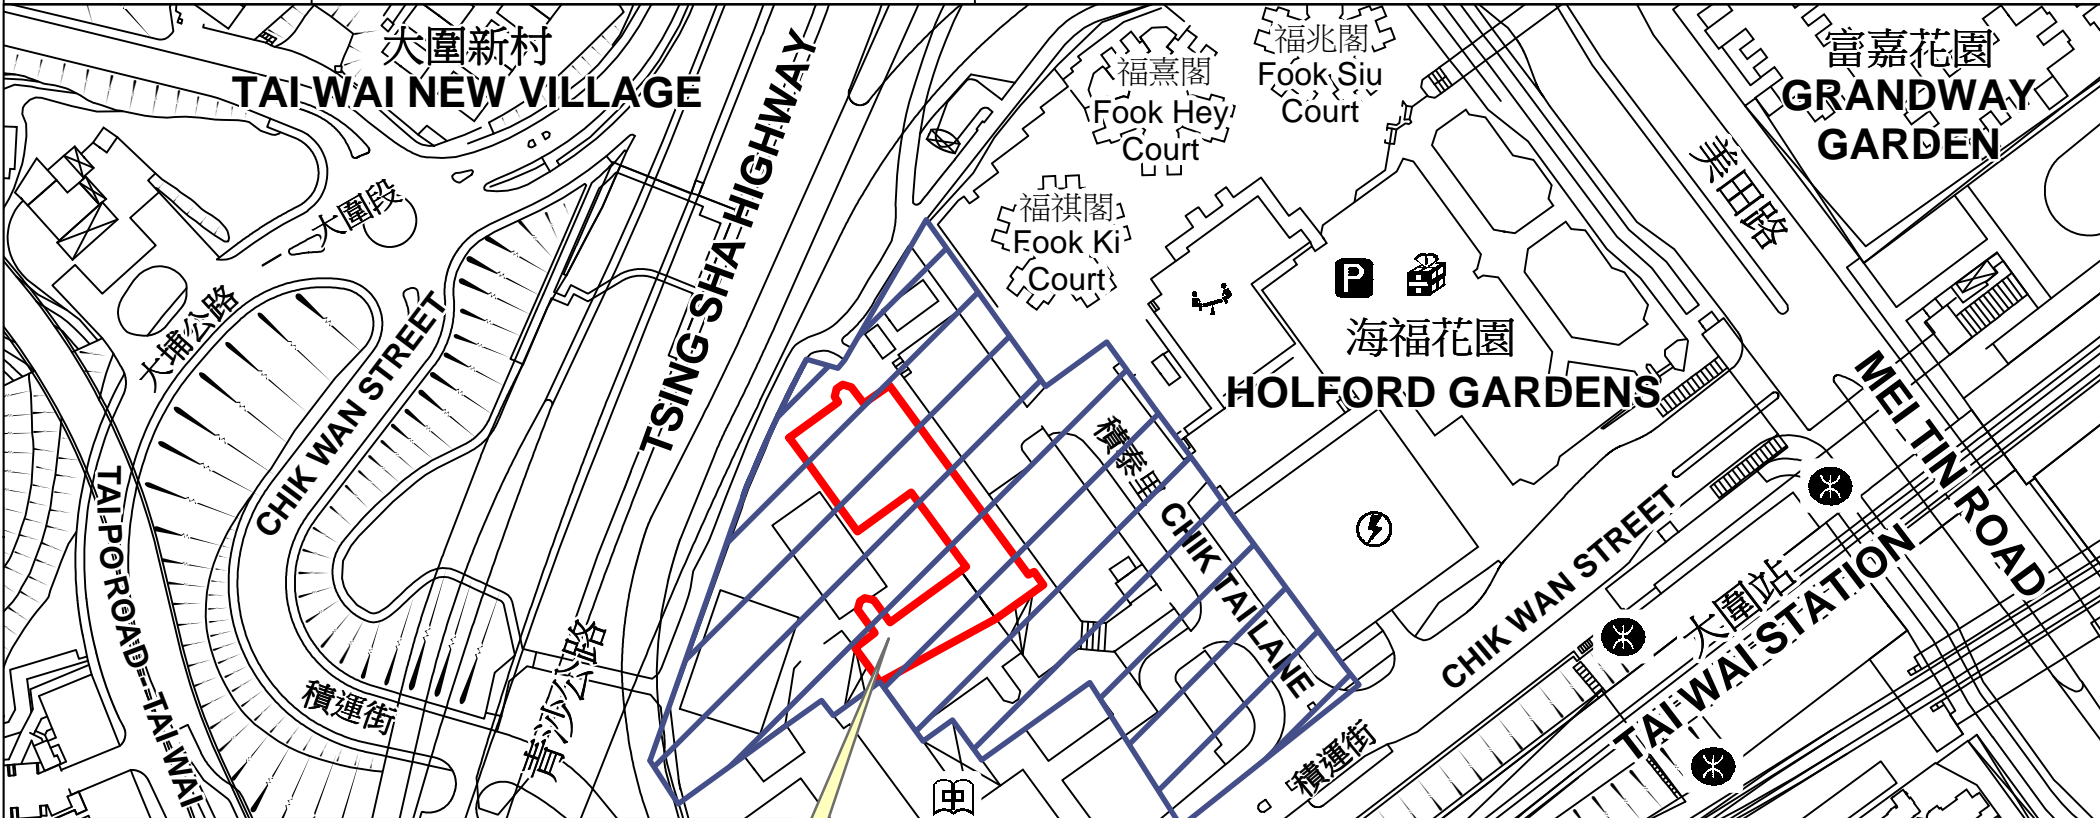

投票站位置圖和禁止拉票區 Polling Station - Location Plan & No Canvassing Zone

投票站編號 Polling Station Code	2021年立法會換屆選舉地方選區編號及名稱 Code & Name of Geographical Constituency for 2021 Legislative Council General Election	名稱及地址 Name & Address
R1601	LC10 新界東北 NEW TERRITORIES NORTH EAST	東莞工商總會劉百樂中學 新界沙田大圍積泰里1號地下 GCCITKD Lau Pak Lok Secondary School G/F, 1 Chik Tai Lane, Tai Wai, Sha Tin, New Territories

投票站所處的建築物
(東莞工商總會劉百樂中學)
The building where
the polling station is located
(GCCITKD Lau Pak Lok Secondary School)

宣道會鄭榮之中學
Christian Alliance
Cheng Wing Gee College

R1601
禁止拉票區劃界範圍
Boundary of No Canvassing Zone (NCZ)

東 E :	如圖所示	As Shown on Map
南 S :	宣道會	Christian Alliance
	鄭榮之中學	Cheng Wing Gee College
西 W :	如圖所示	As Shown on Map
北 N :	如圖所示	As Shown on Map

 禁止拉票區
No Canvassing Zone