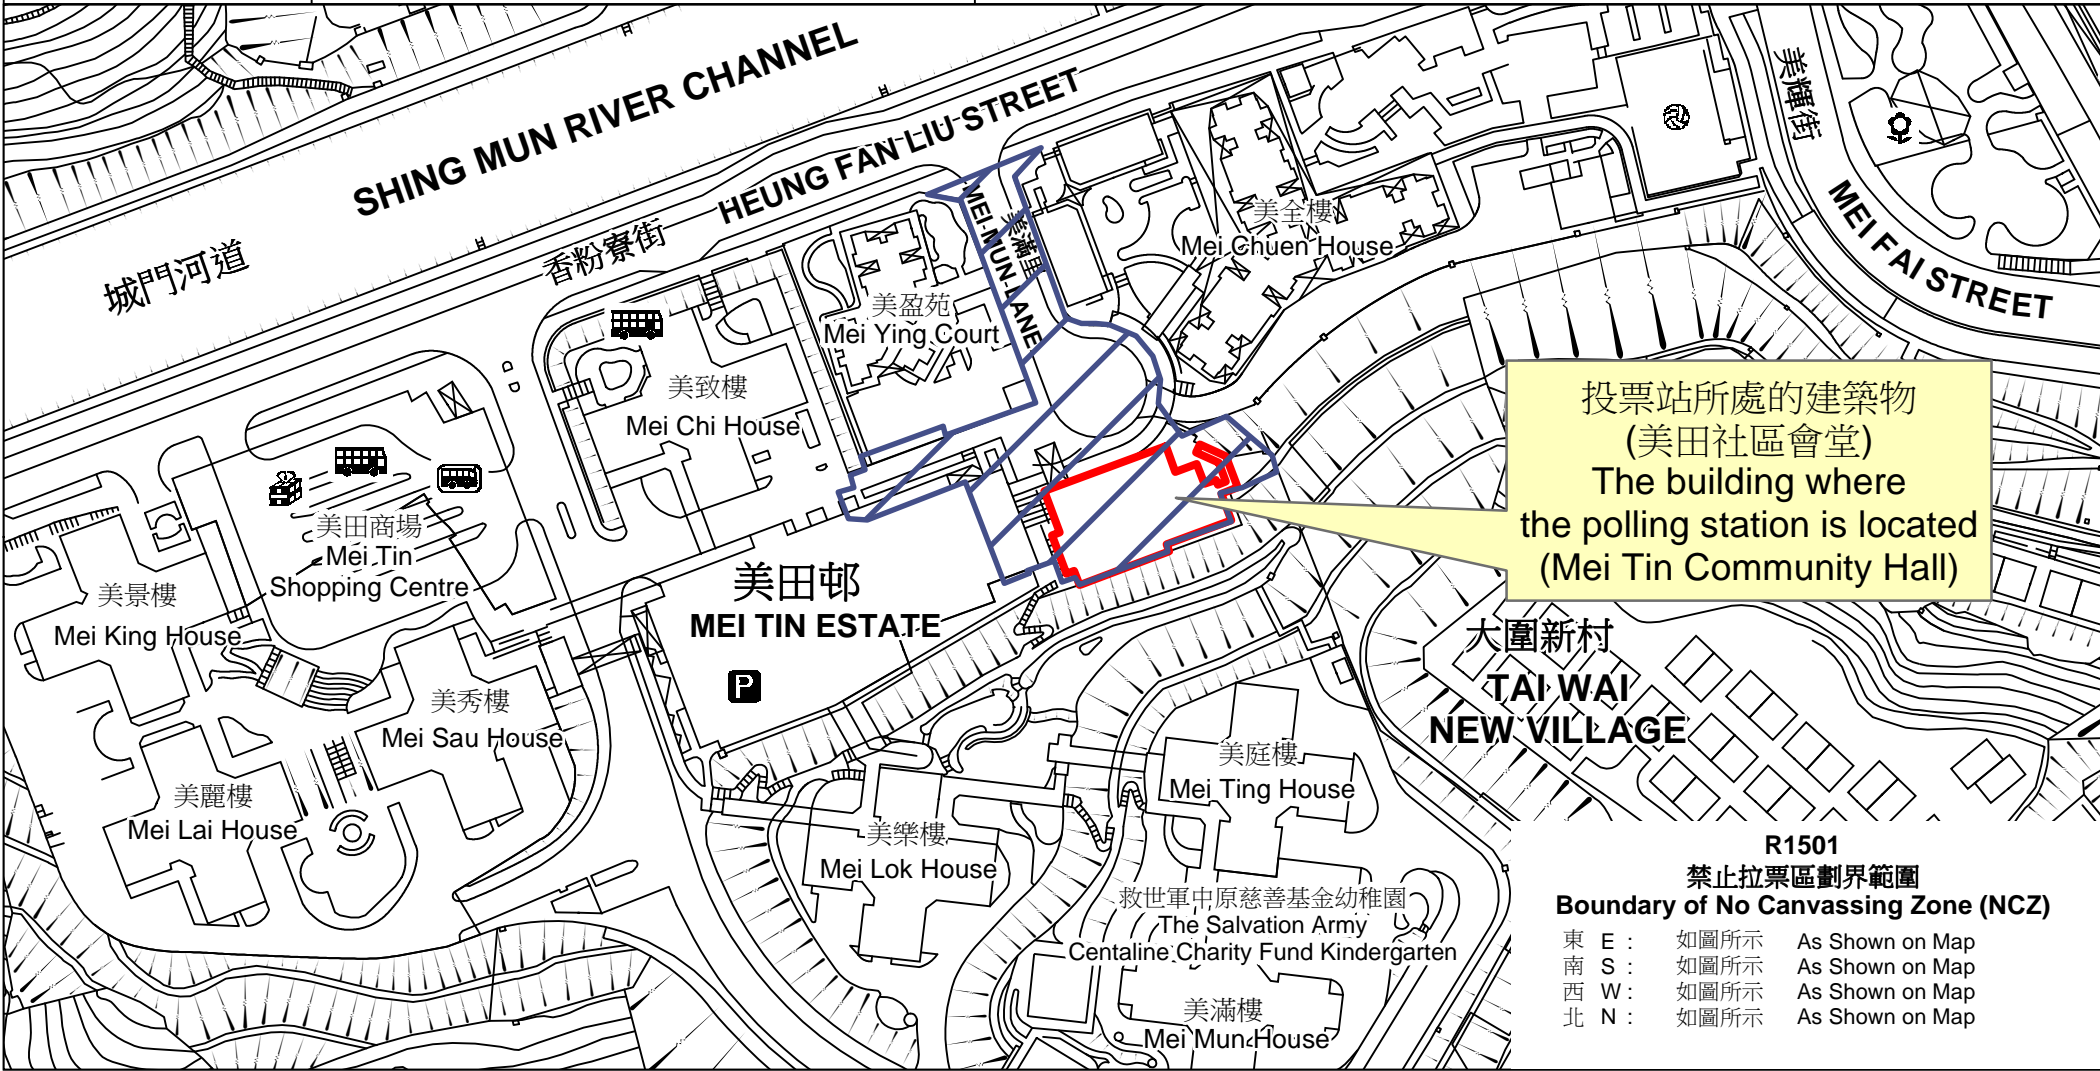

投票站位置圖和禁止拉票區 Polling Station - Location Plan & No Canvassing Zone

投票站編號 Polling Station Code R1501	2021年立法會換屆選舉地方選區編號及名稱 Code & Name of Geographical Constituency for 2021 Legislative Council General Election LC10 新界東北 NEW TERRITORIES NORTH EAST	名稱及地址 Name & Address 美田社區會堂 新界沙田大圍美滿里9號1樓 Mei Tin Community Hall 1/F, 9 Mei Mun Lane, Tai Wai, Sha Tin, New Territories
---	---	--

投票站所處的建築物
 (美田社區會堂)
 The building where
 the polling station is located
 (Mei Tin Community Hall)

R1501
禁止拉票區劃界範圍
Boundary of No Canvassing Zone (NCZ)
 東 E : 如圖所示 As Shown on Map
 南 S : 如圖所示 As Shown on Map
 西 W : 如圖所示 As Shown on Map
 北 N : 如圖所示 As Shown on Map

 禁止拉票區
 No Canvassing Zone