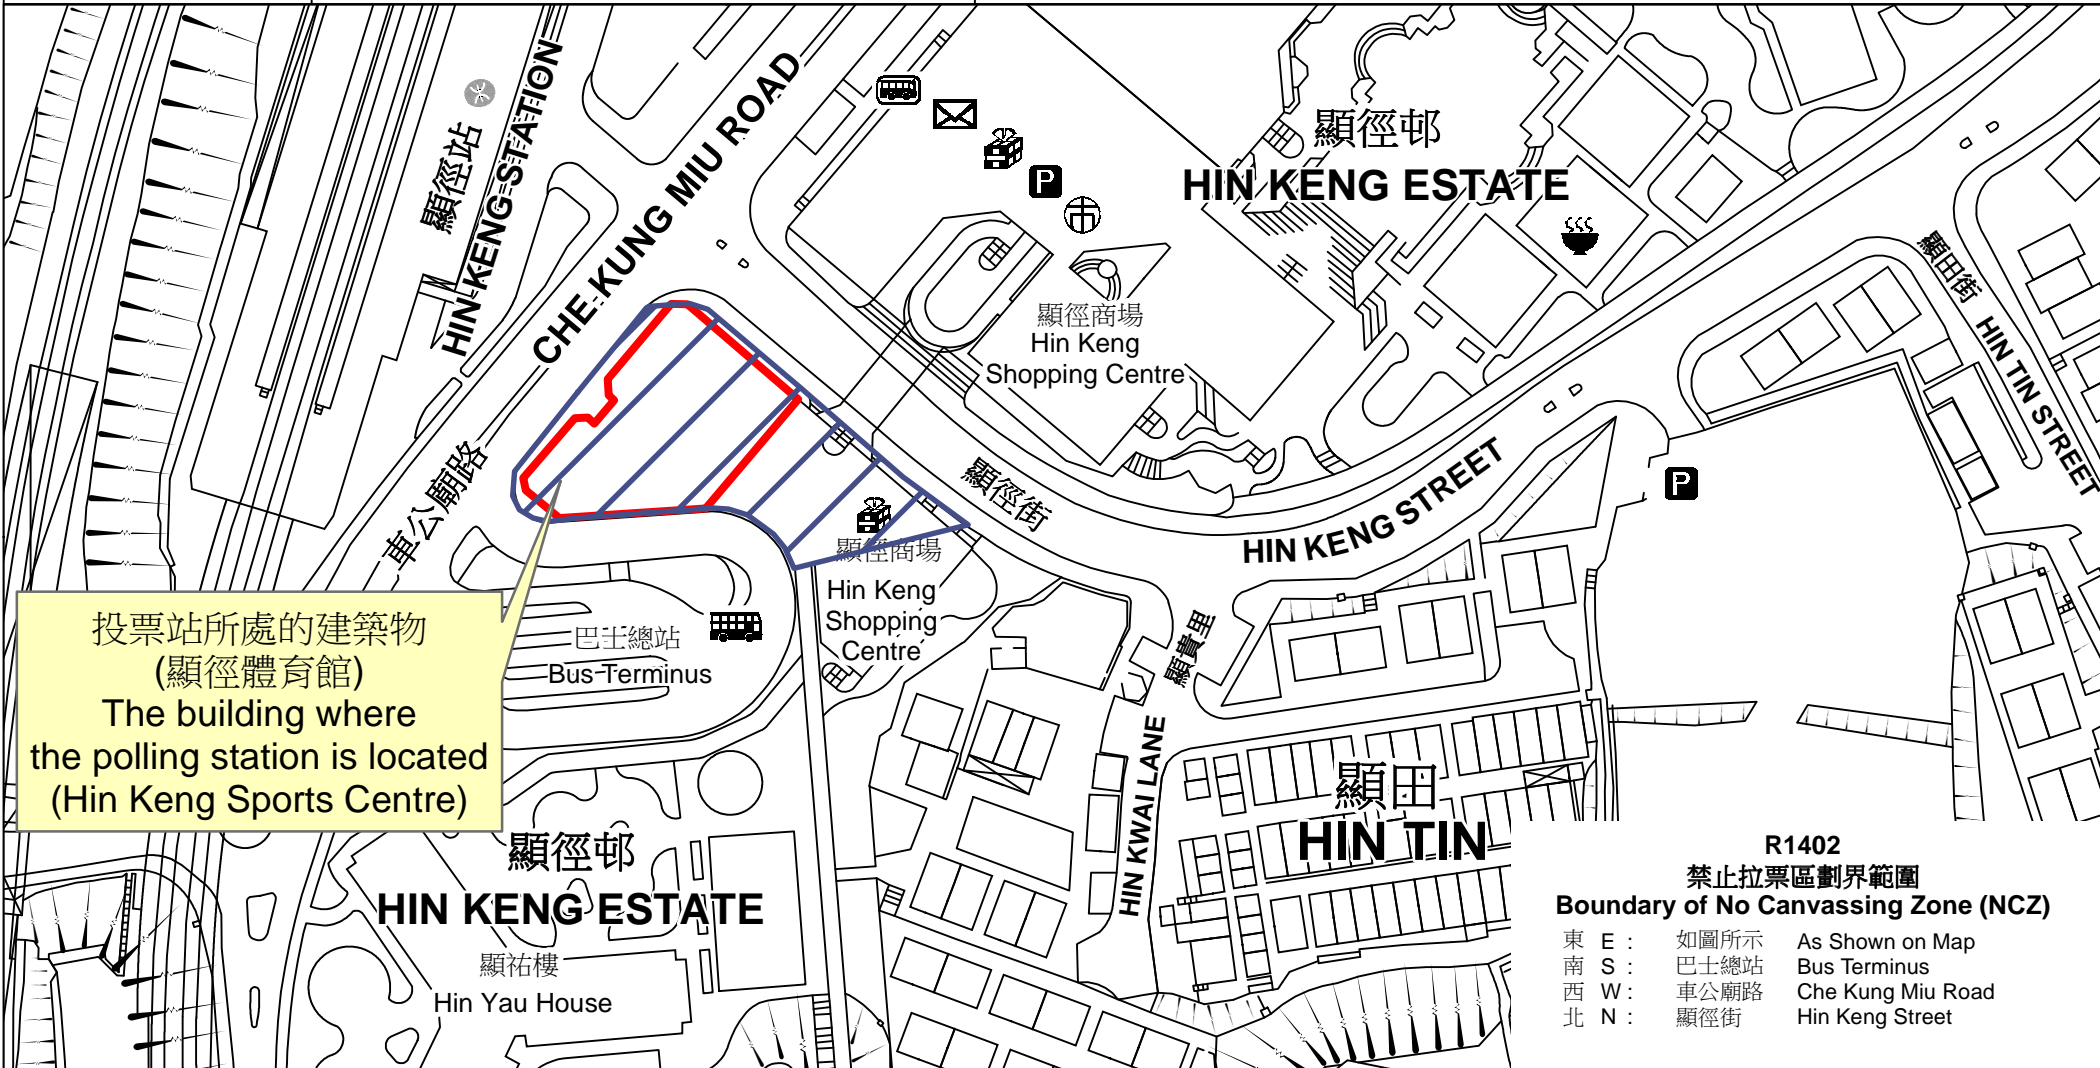

投票站位置圖和禁止拉票區 Polling Station - Location Plan & No Canvassing Zone

投票站編號 Polling Station Code R1402	2021年立法會換屆選舉地方選區編號及名稱 Code & Name of Geographical Constituency for 2021 Legislative Council General Election LC10 新界東北 NEW TERRITORIES NORTH EAST	名稱及地址 Name & Address 顯徑體育館 新界沙田顯徑邨顯徑商場1樓 Hin Keng Sports Centre 1/F, Hin Keng Shopping Centre, Hin Keng Estate, Sha Tin, New Territories
---	--	---

 禁止拉票區
No Canvassing Zone