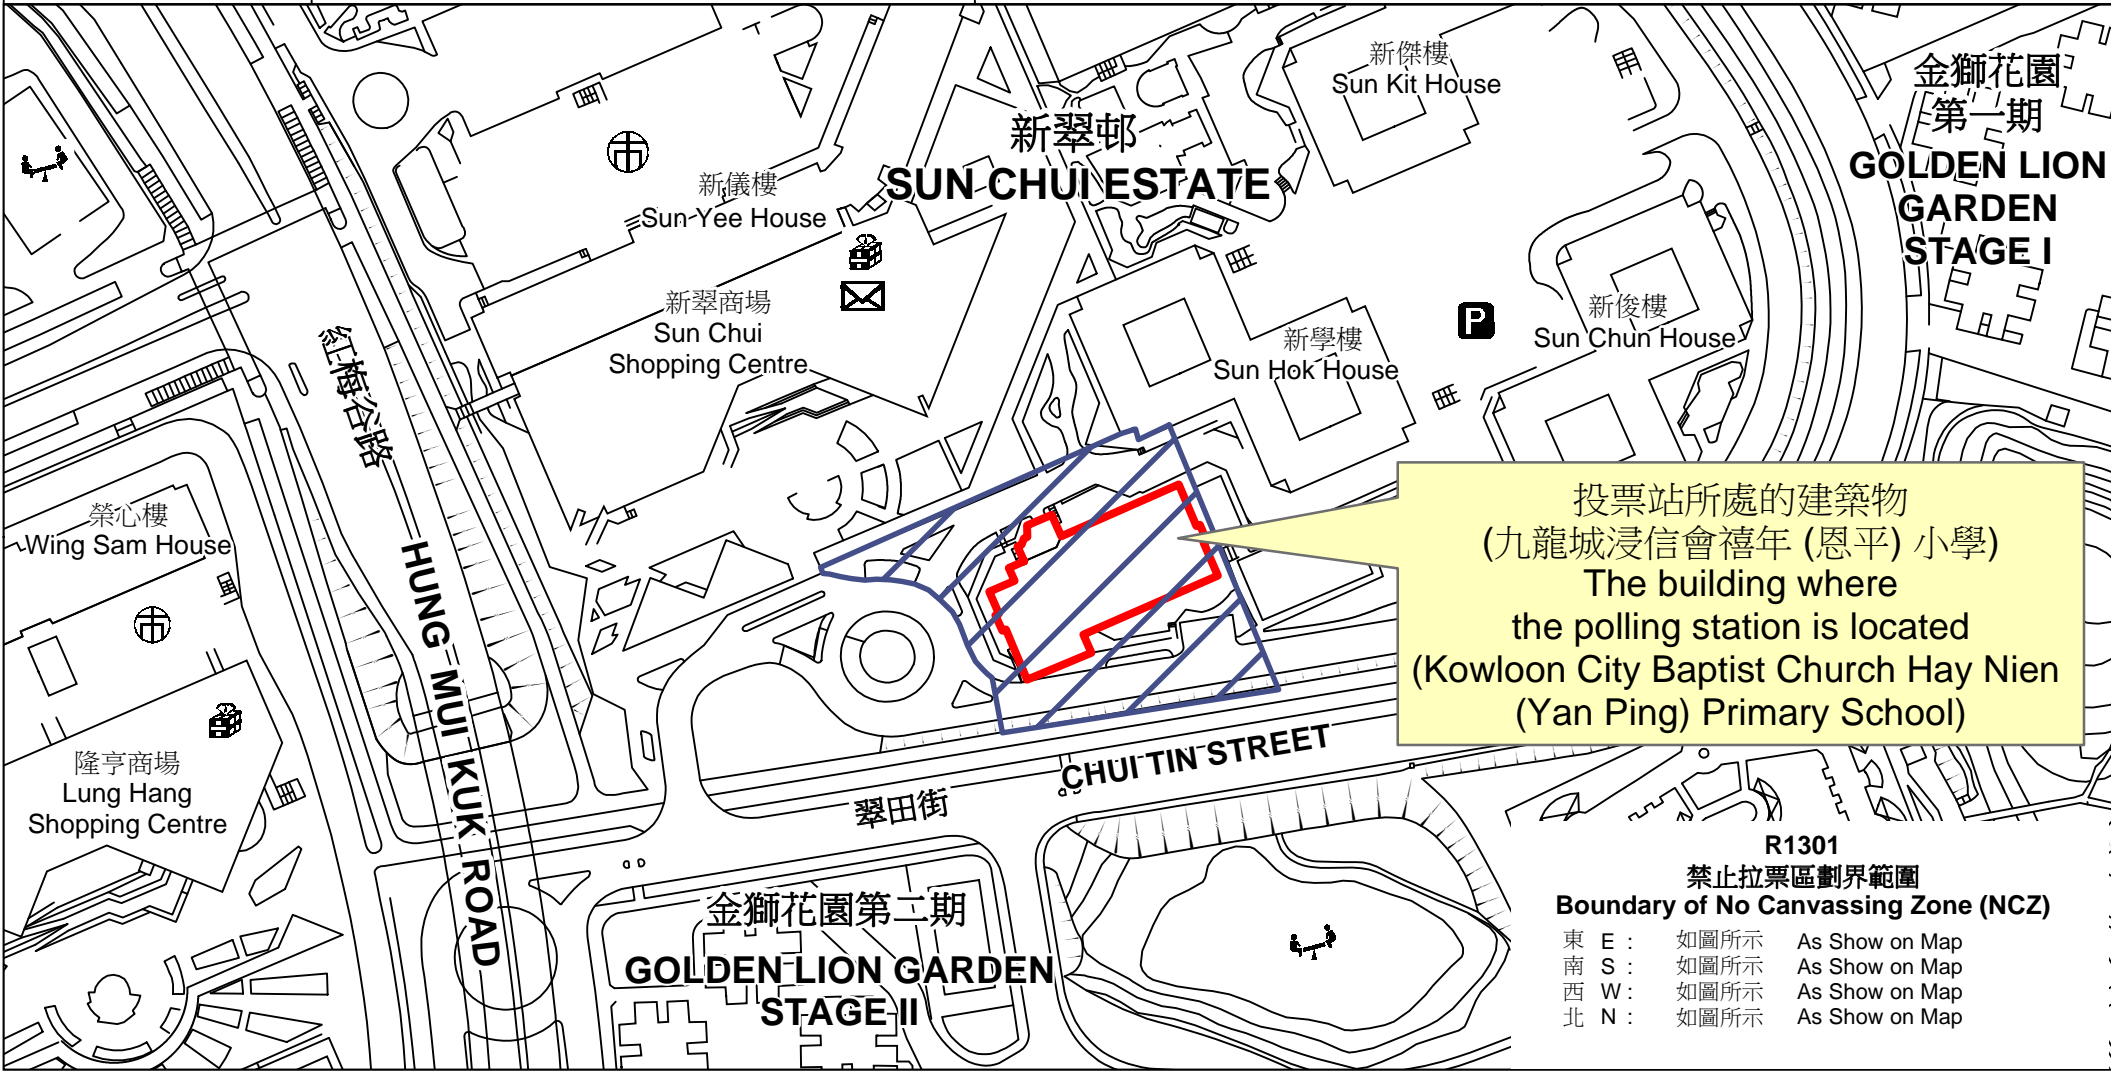

投票站位置圖和禁止拉票區 Polling Station - Location Plan & No Canvassing Zone

<p>投票站編號 Polling Station Code</p> <p>R1301</p>	<p>2021年立法會換屆選舉地方選區編號及名稱 Code & Name of Geographical Constituency for 2021 Legislative Council General Election</p> <p>LC10 新界東北 NEW TERRITORIES NORTH EAST</p>	<p>名稱及地址 Name & Address</p> <p>九龍城浸信會禧年 (恩平) 小學 新界沙田大圍新翠邨第2期校舍九龍城浸信會禧年 (恩平) 小學地下 Kowloon City Baptist Church Hay Nien (Yan Ping) Primary School G/F, Kowloon City Baptist Church Hay Nien (Yan Ping) Primary School, Phase 2, Sun Chui Estate, Tai Wai, Sha Tin, New Territories</p>
-----------------------------------------------------------	-----------------------------------------------------------------------------------------------------------------------------------------------------------------------------------------------	---------------------------------------------------------------------------------------------------------------------------------------------------------------------------------------------------------------------------------------------------------------------------------------------------------------------

投票站所處的建築物
(九龍城浸信會禧年 (恩平) 小學)
The building where
the polling station is located
(Kowloon City Baptist Church Hay Nien
(Yan Ping) Primary School)

R1301
禁止拉票區劃界範圍
Boundary of No Canvassing Zone (NCZ)

- 東 E : 如圖所示 As Show on Map
- 南 S : 如圖所示 As Show on Map
- 西 W : 如圖所示 As Show on Map
- 北 N : 如圖所示 As Show on Map

 禁止拉票區
No Canvassing Zone