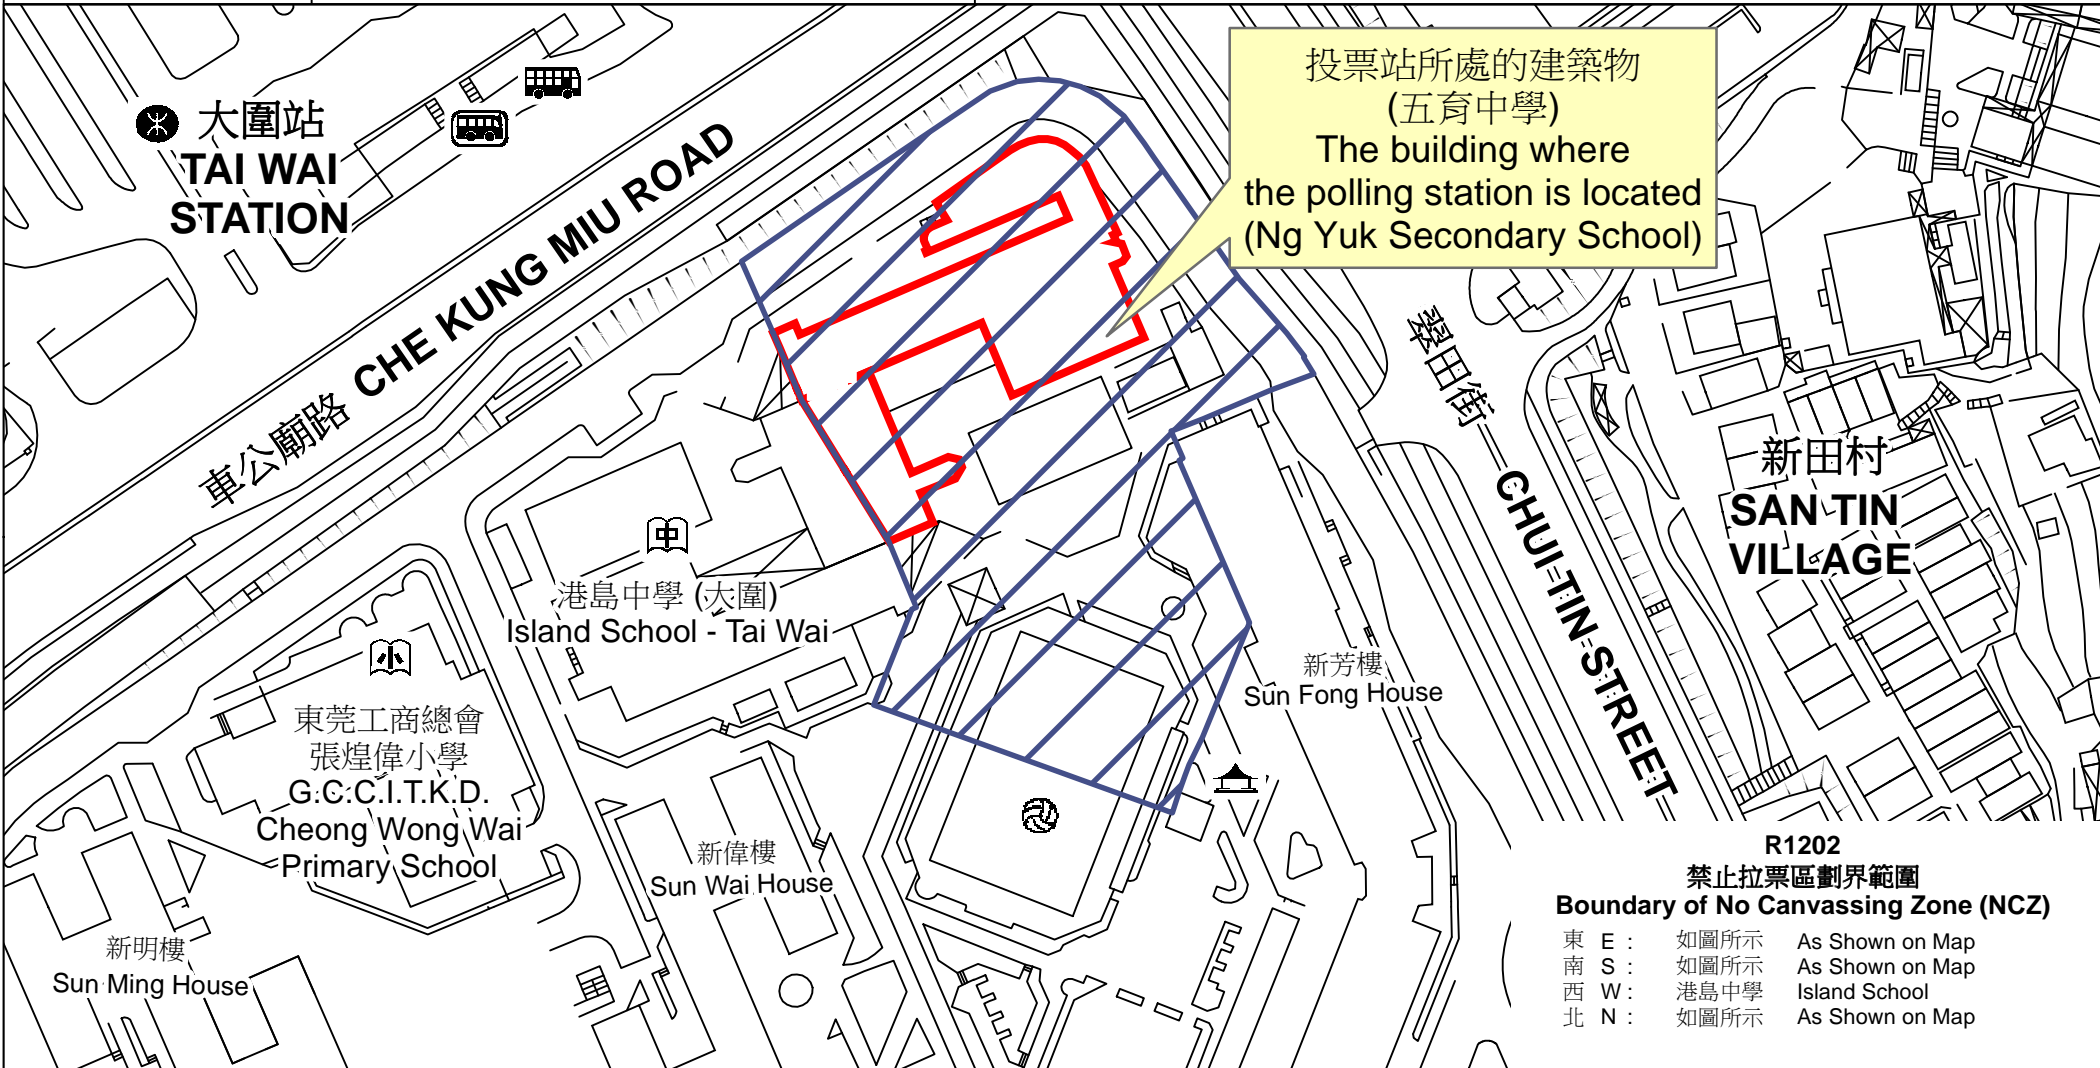

投票站位置圖和禁止拉票區 Polling Station - Location Plan & No Canvassing Zone

投票站編號 Polling Station Code  <b>R1202</b>	2021年立法會換屆選舉地方選區編號及名稱 Code & Name of Geographical Constituency for 2021 Legislative Council General Election  <b>LC10 新界東北 NEW TERRITORIES NORTH EAST</b>	名稱及地址 Name & Address  五育中學 新界沙田大圍新翠邨五育中學地下 <b>Ng Yuk Secondary School</b> G/F, Ng Yuk Secondary School, Sun Chui Estate, Tai Wai, Sha Tin, New Territories
---	--	--

 禁止拉票區  
No Canvassing Zone