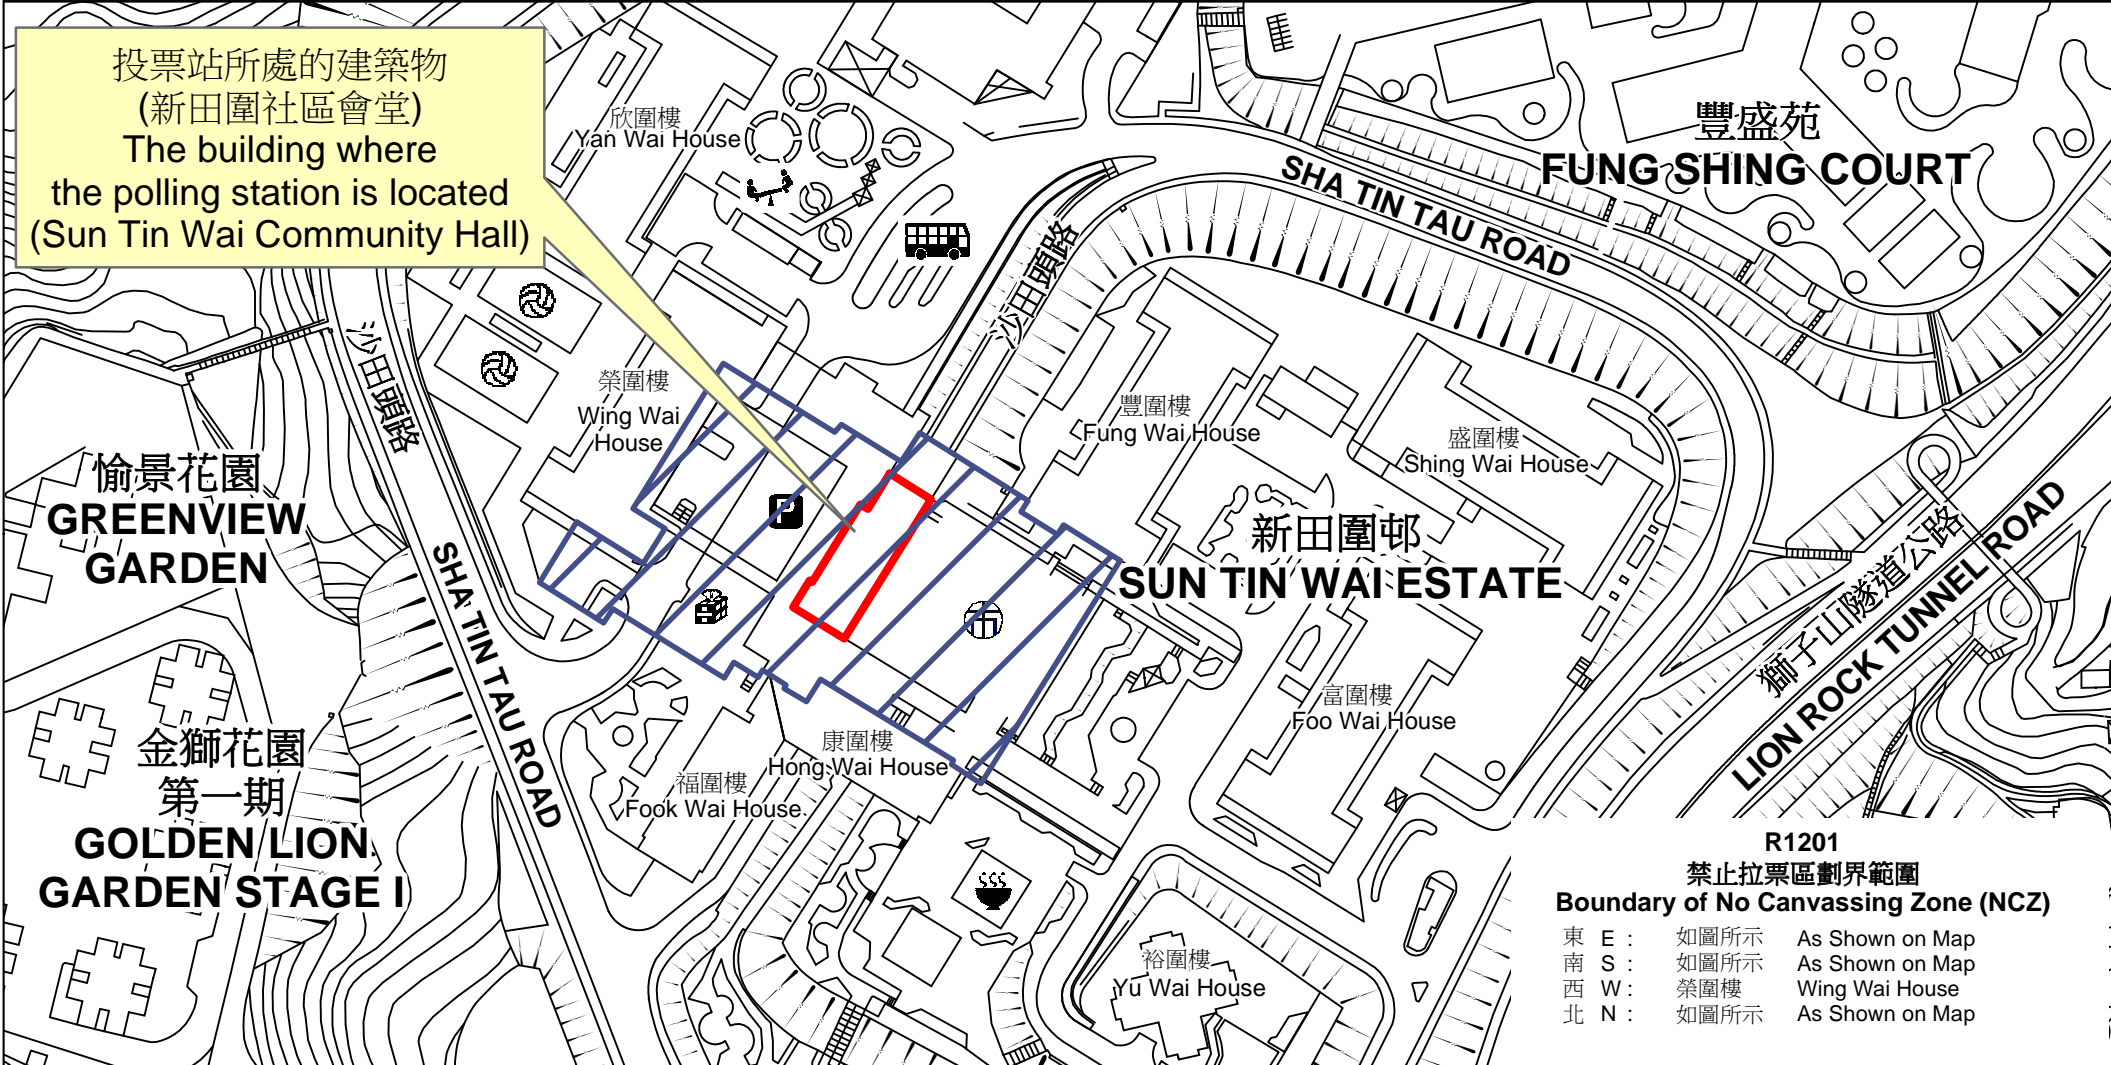

投票站位置圖和禁止拉票區 Polling Station - Location Plan & No Canvassing Zone

投票站編號 Polling Station Code R1201	2021年立法會換屆選舉地方選區編號及名稱 Code & Name of Geographical Constituency for 2021 Legislative Council General Election LC10 新界東北 NEW TERRITORIES NORTH EAST	名稱及地址 Name & Address 新田圍社區會堂 新界沙田新田圍邨新田圍社區會堂 Sun Tin Wai Community Hall Sun Tin Wai Community Hall, Sun Tin Wai Estate, Sha Tin, New Territories
---	--	--

 禁止拉票區
No Canvassing Zone