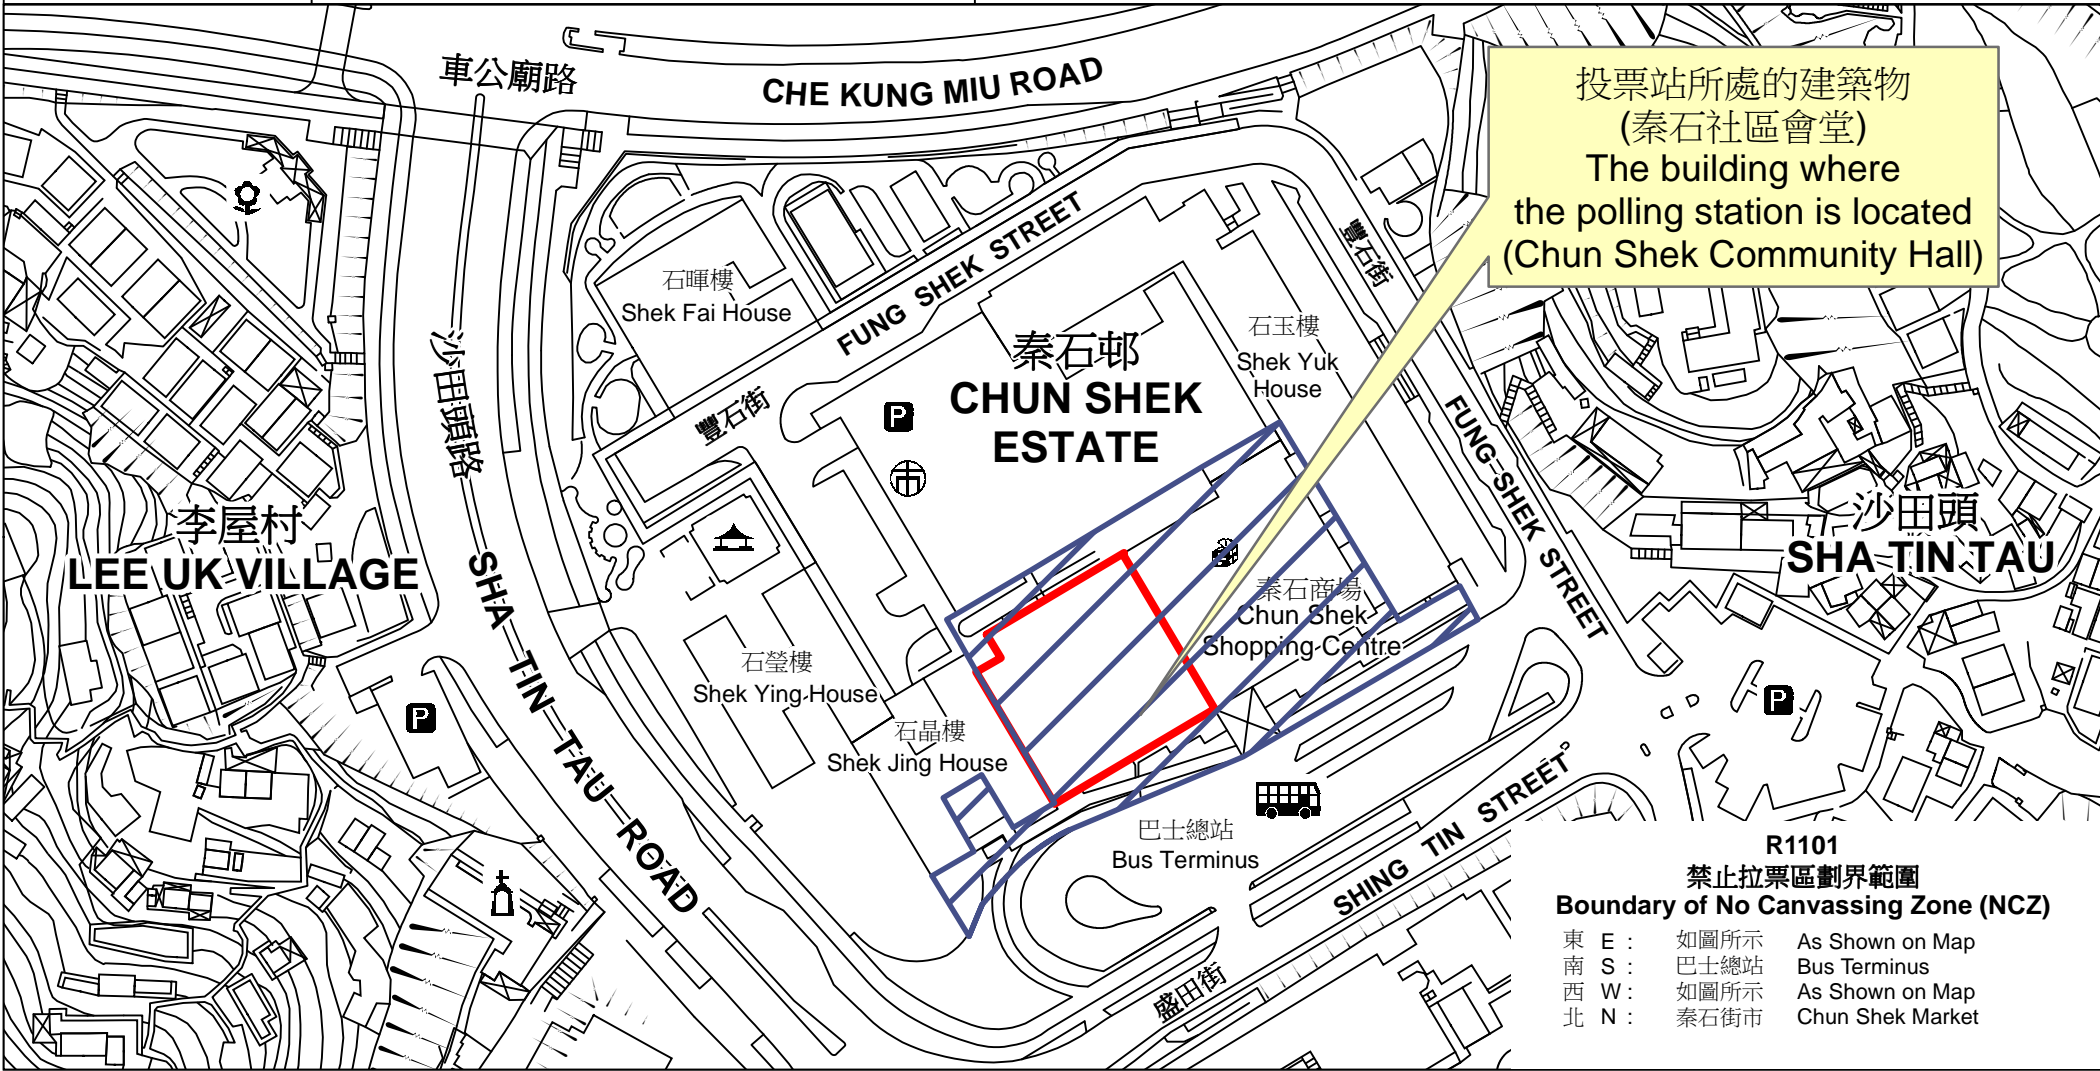

投票站位置圖和禁止拉票區 Polling Station - Location Plan & No Canvassing Zone

投票站編號 Polling Station Code	2021年立法會換屆選舉地方選區編號及名稱 Code & Name of Geographical Constituency for 2021 Legislative Council General Election	名稱及地址 Name & Address
<b>R1101</b>	<b>LC10</b> 新界東北 <b>NEW TERRITORIES NORTH EAST</b>	秦石社區會堂 新界沙田秦石邨秦石社區會堂地下 <b>Chun Shek Community Hall</b> G/F, Chun Shek Community Hall, Chun Shek Estate, Sha Tin, New Territories

 禁止拉票區  
No Canvassing Zone