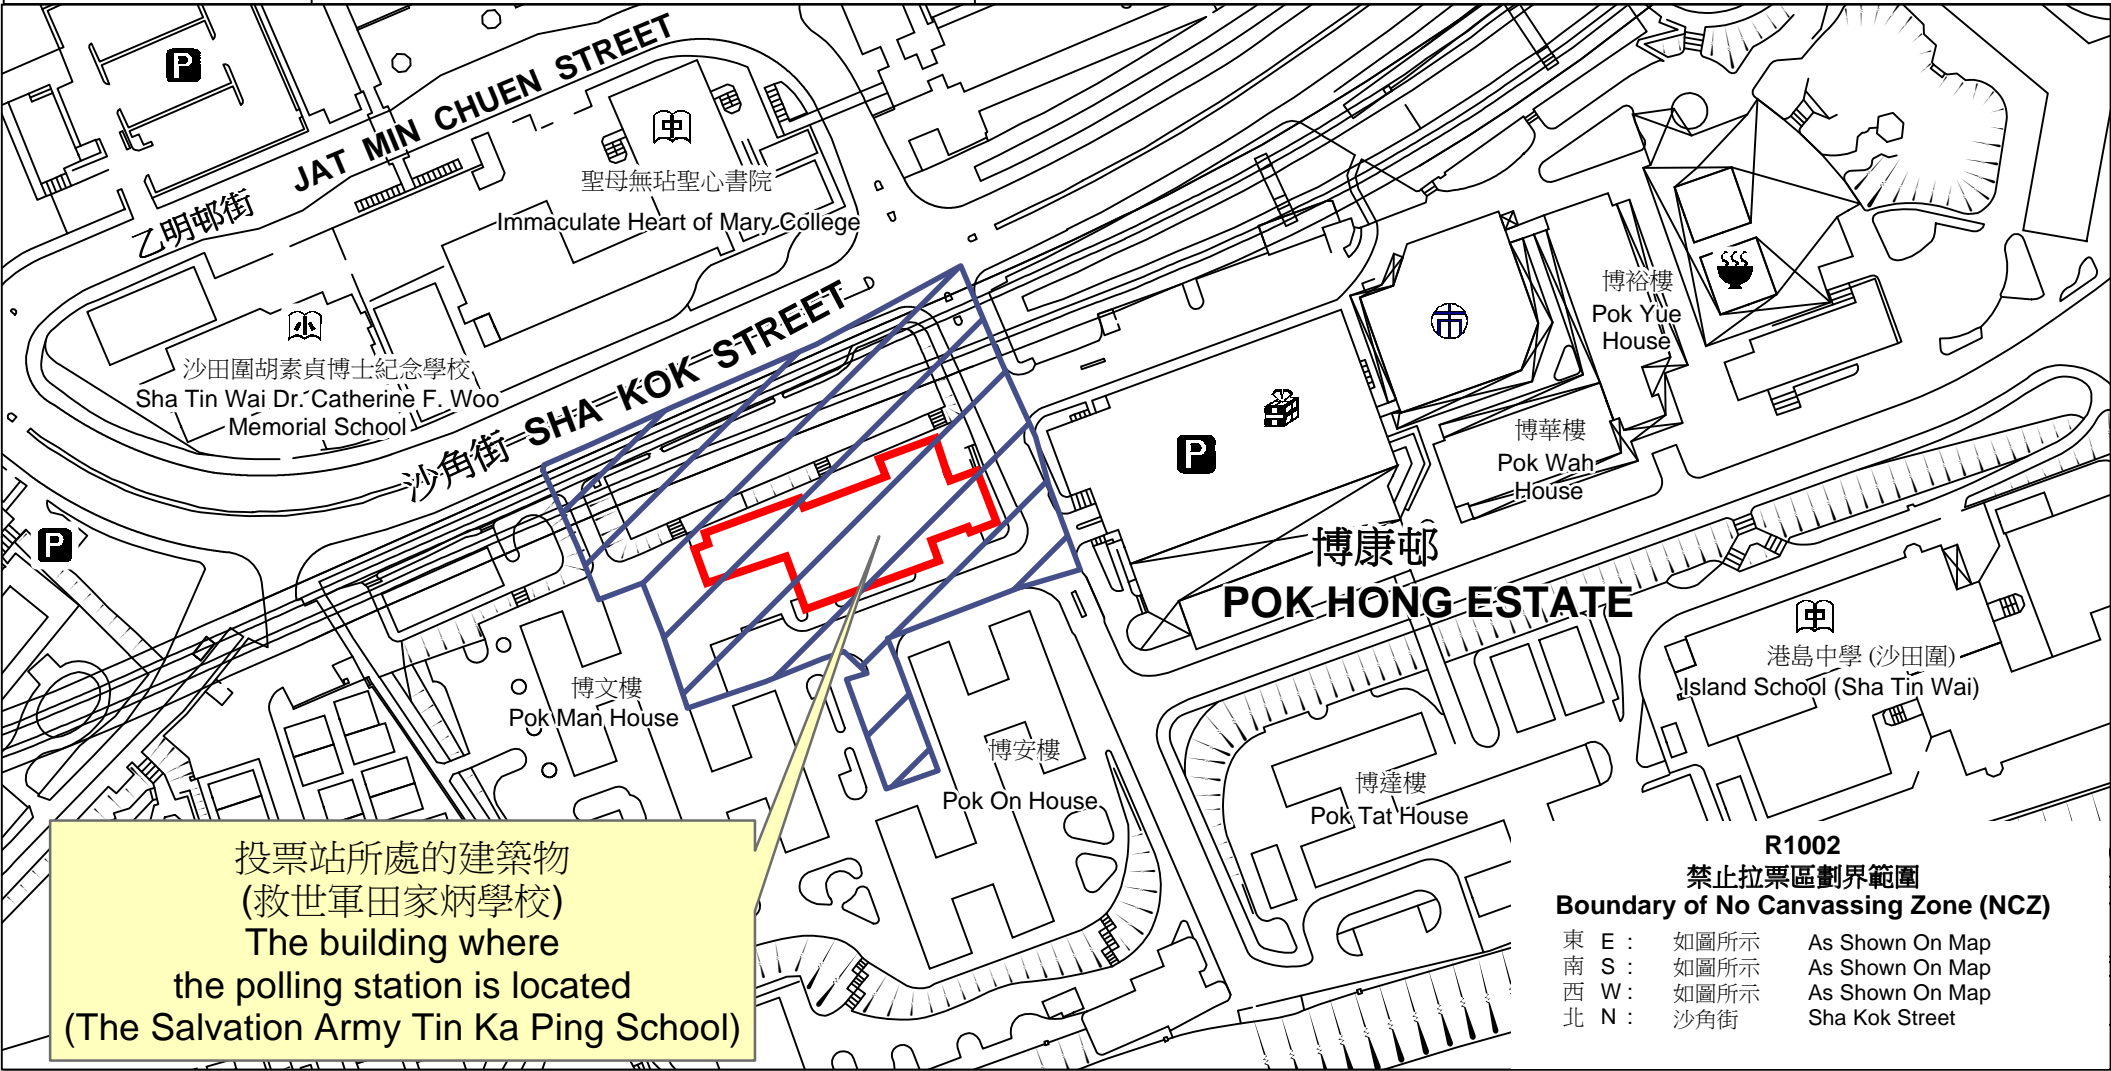

投票站位置圖和禁止拉票區 Polling Station - Location Plan & No Canvassing Zone

投票站編號 Polling Station Code	2021年立法會換屆選舉地方選區編號及名稱 Code & Name of Geographical Constituency for 2021 Legislative Council General Election	名稱及地址 Name & Address
R1002	LC10 新界東北 NEW TERRITORIES NORTH EAST	救世軍田家炳學校 新界沙田博康邨救世軍田家炳學校地下 The Salvation Army Tin Ka Ping School G/F, The Salvation Army Tin Ka Ping School, Pok Hong Estate, Sha Tin, New Territories

投票站所處的建築物
(救世軍田家炳學校)
The building where
the polling station is located
(The Salvation Army Tin Ka Ping School)

R1002
禁止拉票區劃界範圍
Boundary of No Canvassing Zone (NCZ)
東 E : 如圖所示 As Shown On Map
南 S : 如圖所示 As Shown On Map
西 W : 如圖所示 As Shown On Map
北 N : 沙角街 Sha Kok Street

 禁止拉票區
No Canvassing Zone