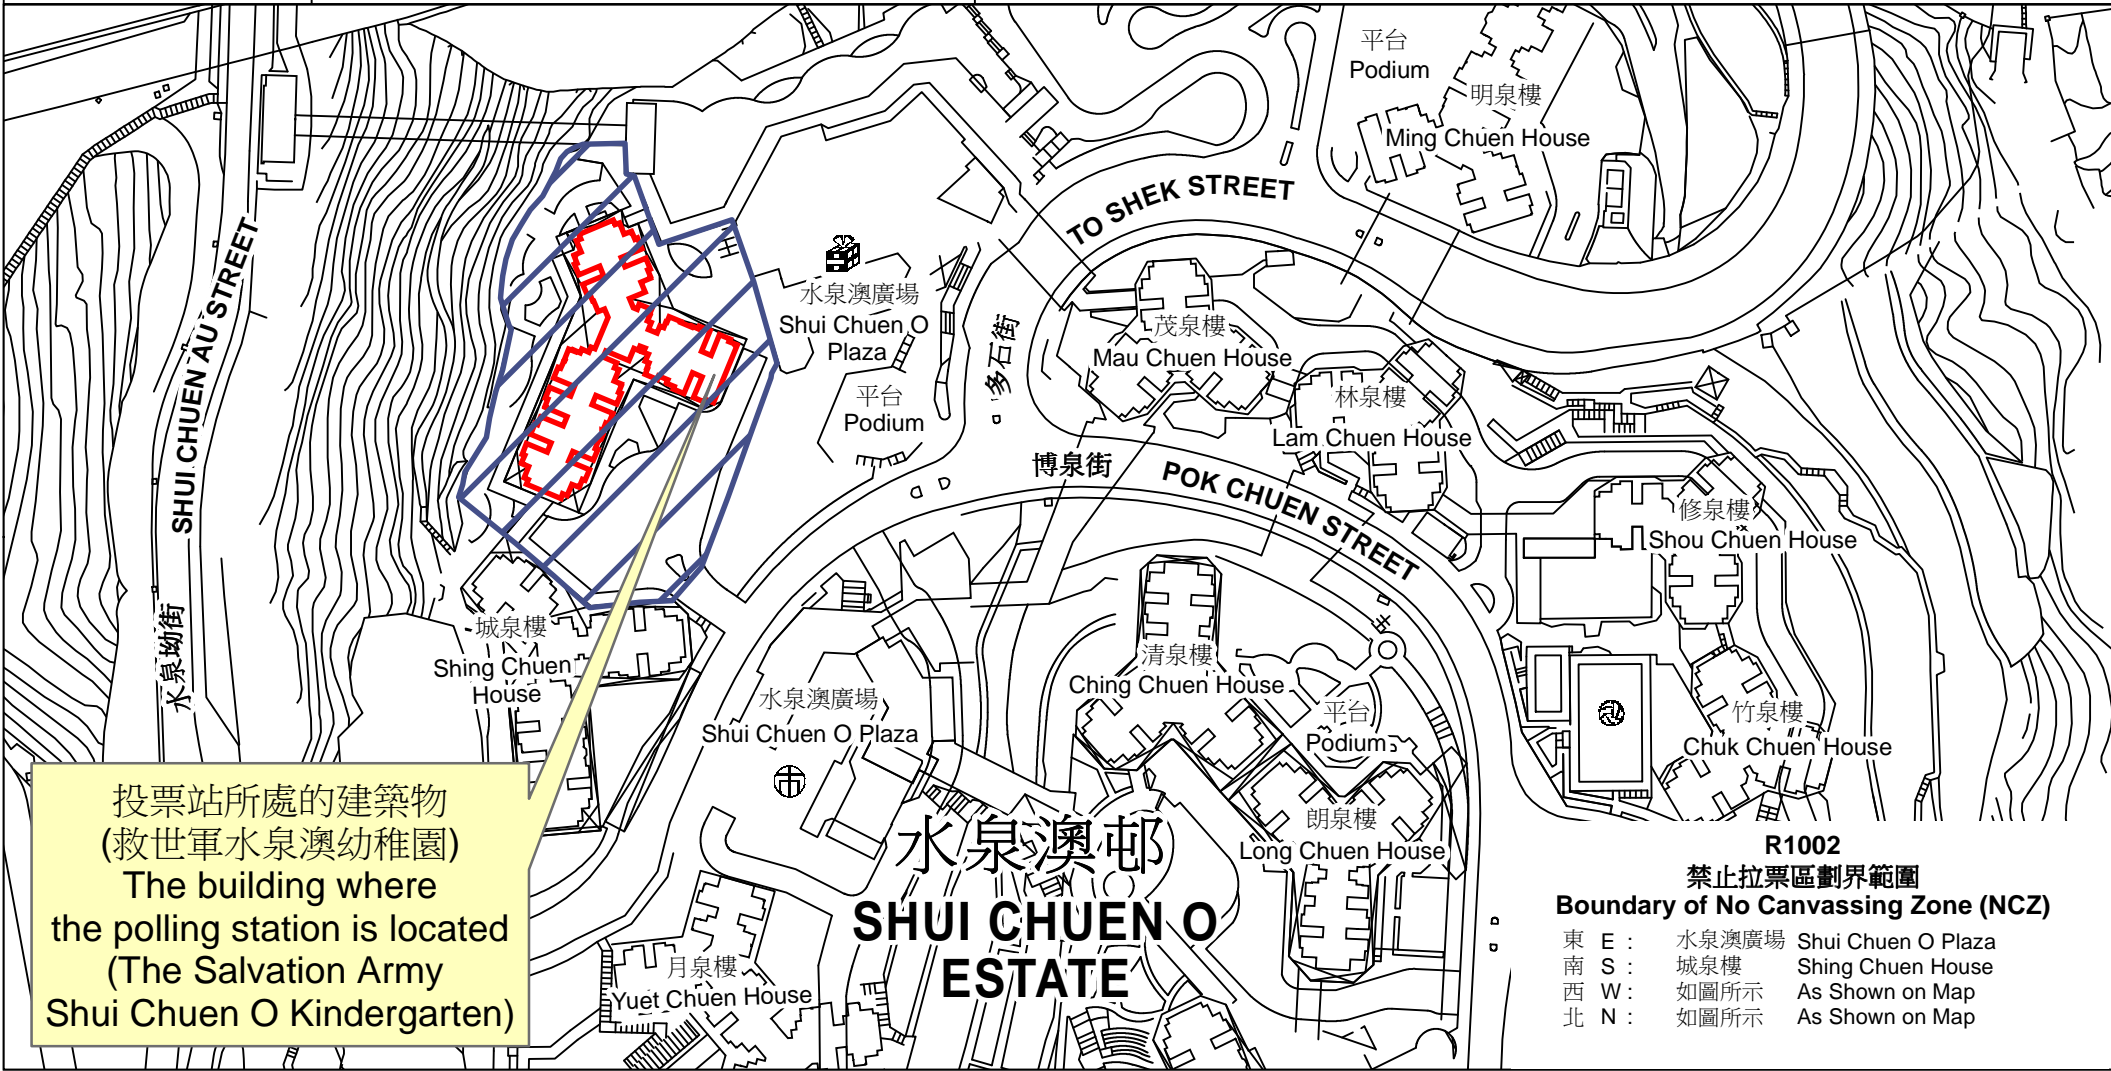

投票站位置圖和禁止拉票區 Polling Station - Location Plan & No Canvassing Zone

投票站編號 Polling Station Code R0902	2021年立法會換屆選舉地方選區編號及名稱 Code & Name of Geographical Constituency for 2021 Legislative Council General Election LC10 新界東北 NEW TERRITORIES NORTH EAST	名稱及地址 Name & Address 救世軍水泉澳幼稚園 新界沙田水泉澳邨河泉樓地下 The Salvation Army Shui Chuen O Kindergarten G/F, Ho Chuen House, Shui Chuen O Estate, Sha Tin, New Territories
---	---	--

投票站所處的建築物
 (救世軍水泉澳幼稚園)
 The building where
 the polling station is located
 (The Salvation Army
 Shui Chuen O Kindergarten)

R1002
禁止拉票區劃界範圍
Boundary of No Canvassing Zone (NCZ)
 東 E : 水泉澳廣場 Shui Chuen O Plaza
 南 S : 城泉樓 Shing Chuen House
 西 W : 如圖所示 As Shown on Map
 北 N : 如圖所示 As Shown on Map

 禁止拉票區
 No Canvassing Zone