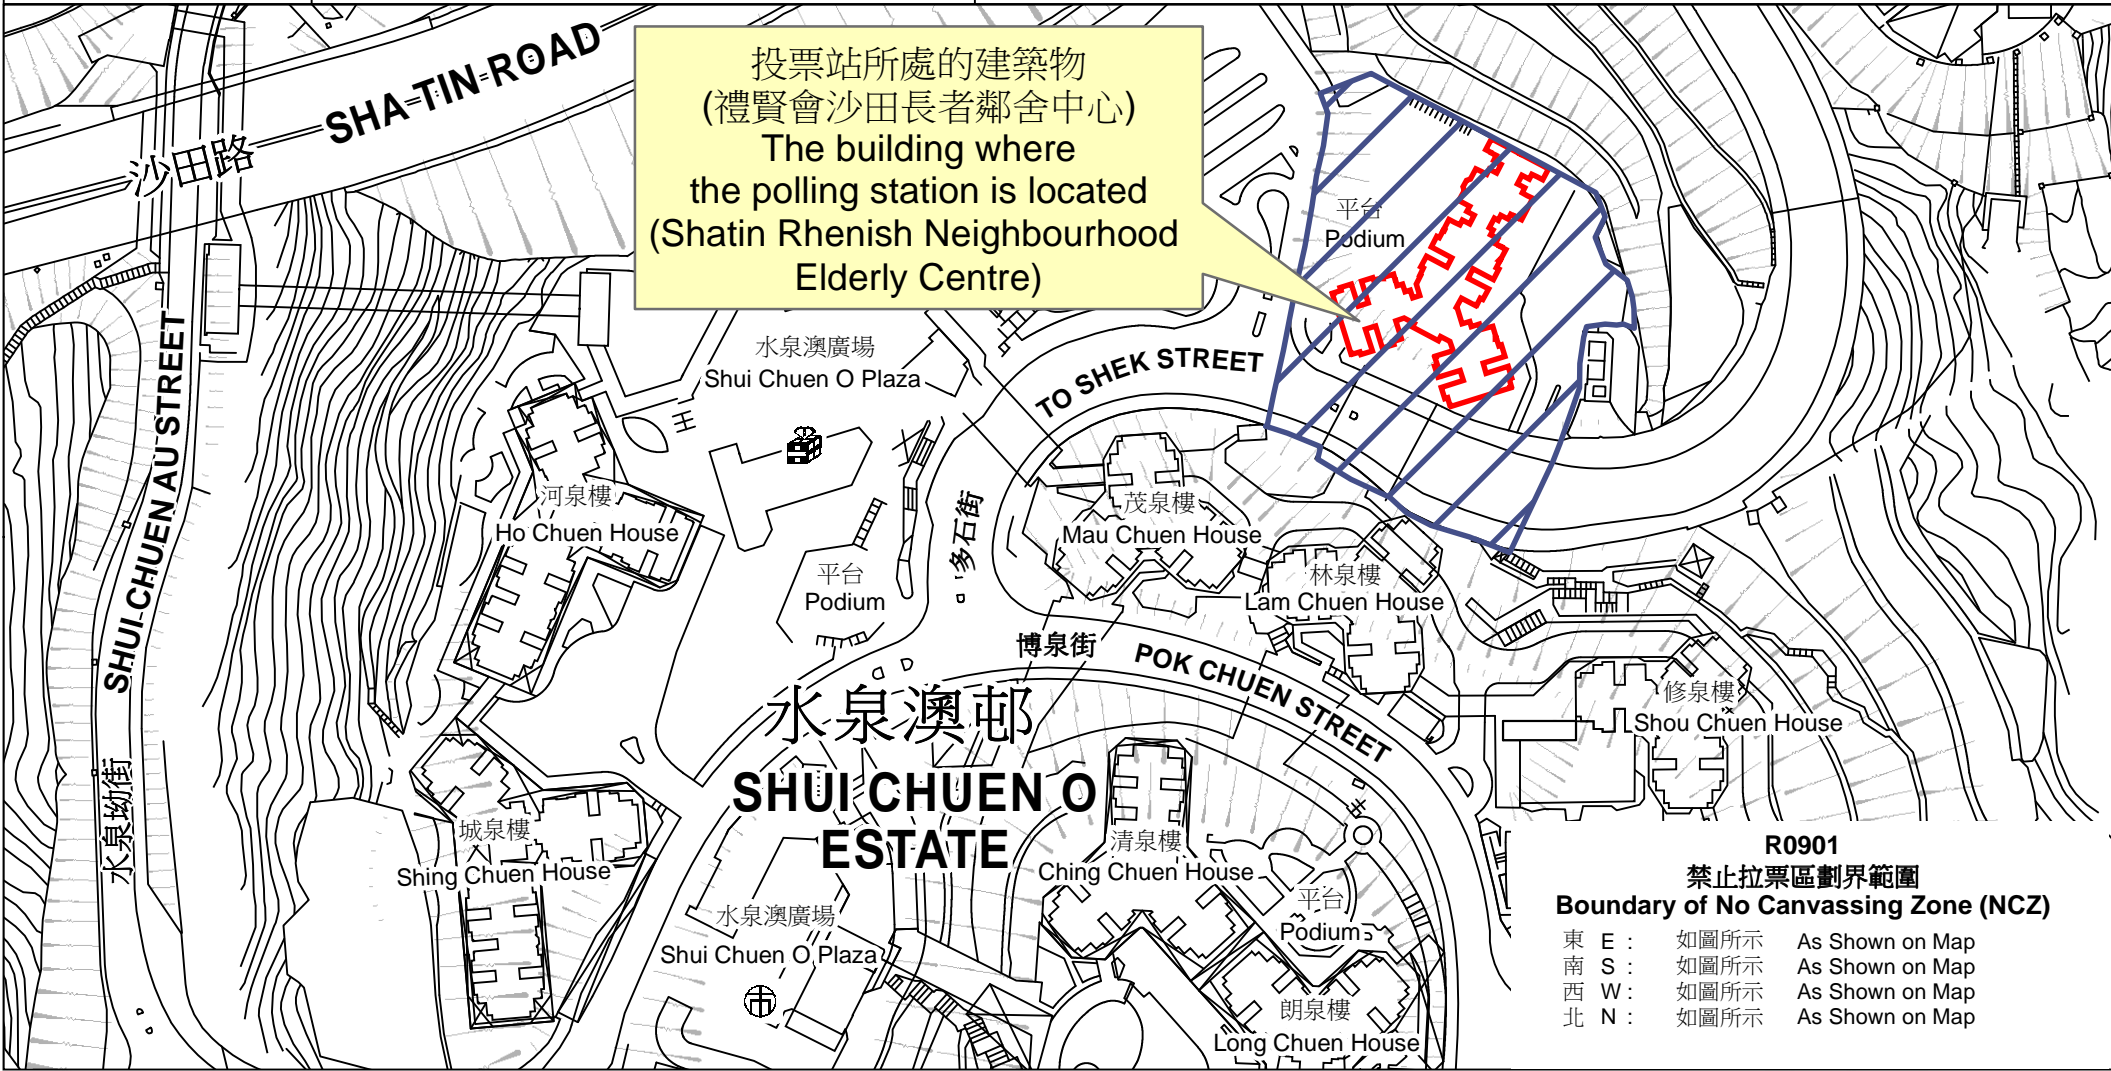

投票站位置圖和禁止拉票區 Polling Station - Location Plan & No Canvassing Zone

投票站編號 Polling Station Code	2021年立法會換屆選舉地方選區編號及名稱 Code & Name of Geographical Constituency for 2021 Legislative Council General Election	名稱及地址 Name & Address
<b>R0901</b>	<b>LC10</b> 新界東北 <b>NEW TERRITORIES NORTH EAST</b>	禮賢會沙田長者鄰舍中心 新界沙田水泉澳邨明泉樓平台1室 <b>Shatin Rhenish Neighbourhood Elderly Centre</b> Unit 1, Podium, Ming Chuen House (Block 3), Shui Chuen O Estate, Sha Tin, New Territories

 禁止拉票區  
No Canvassing Zone