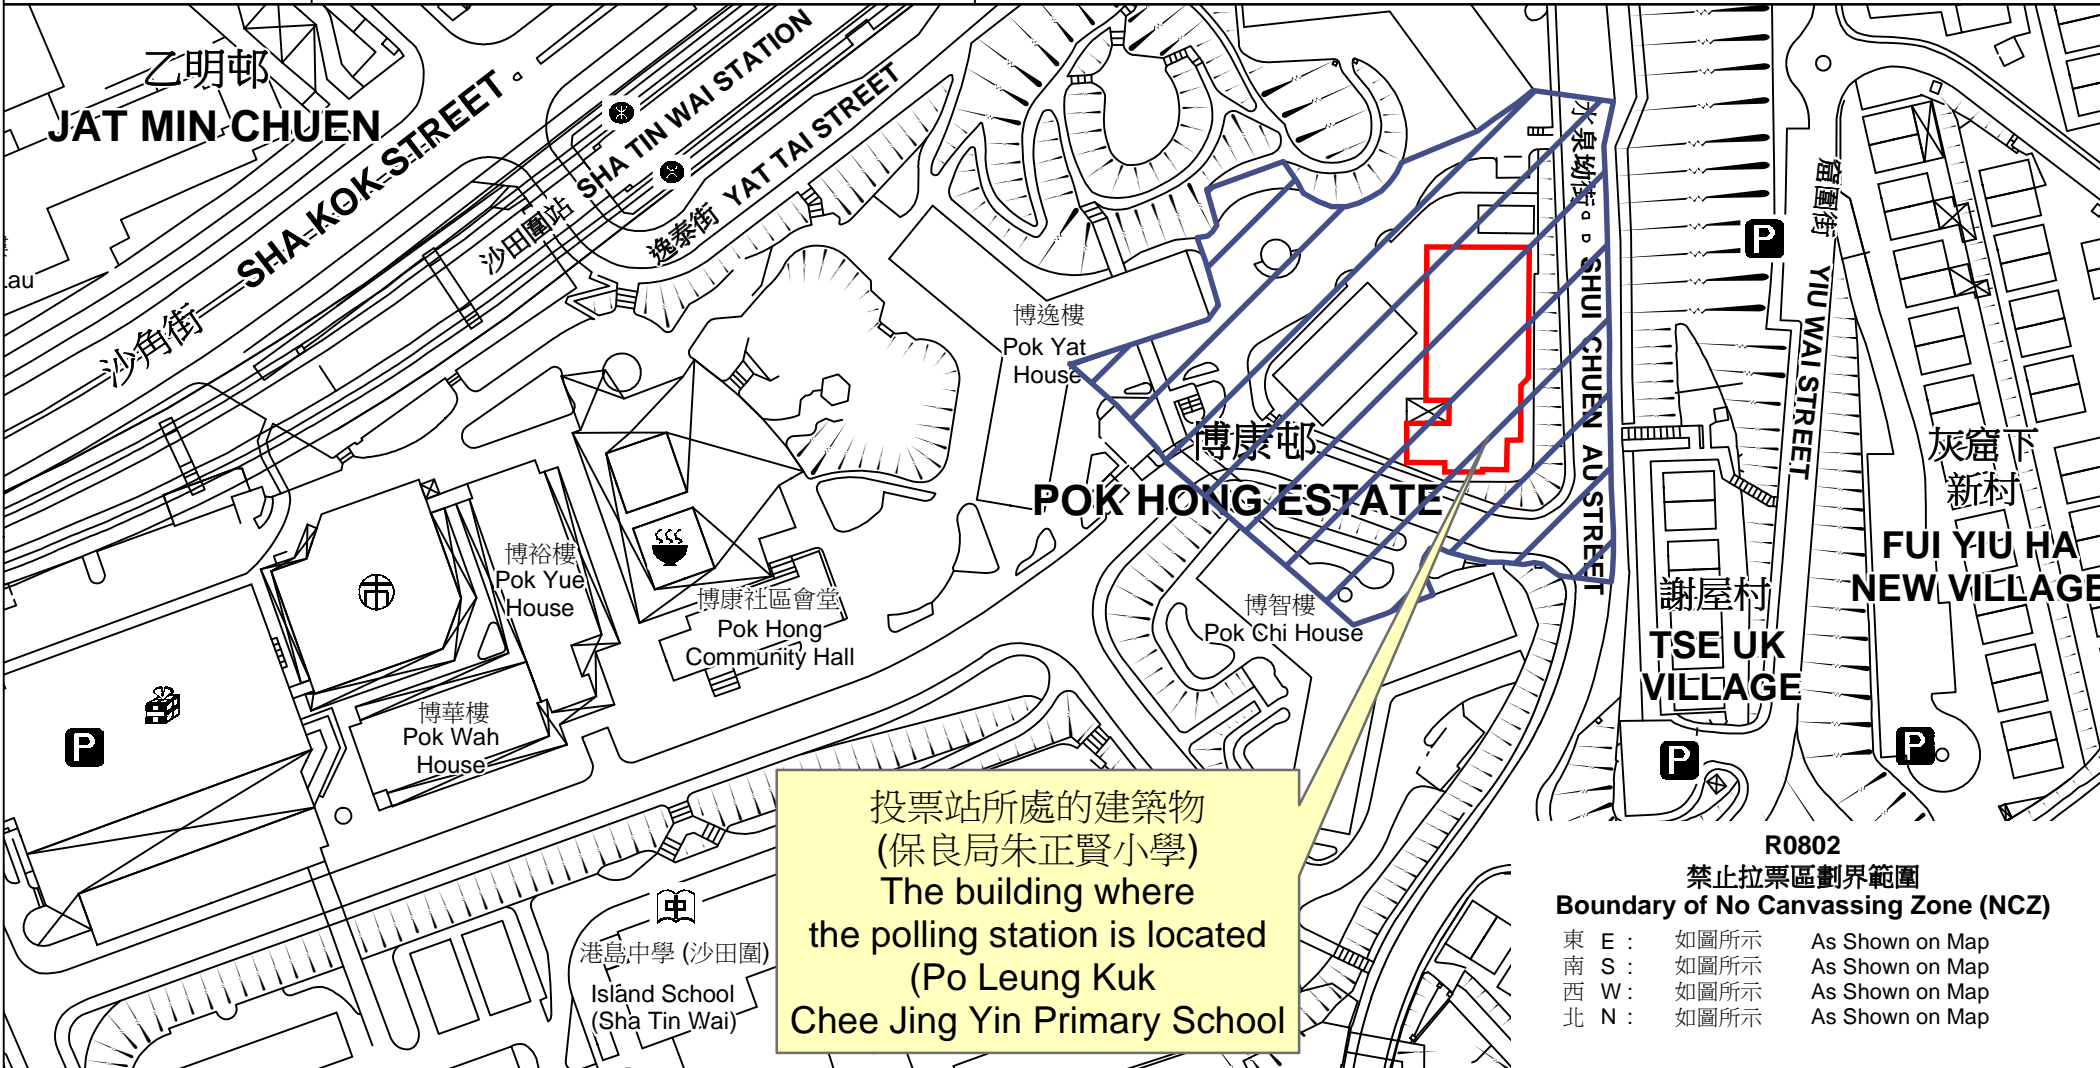

投票站位置圖和禁止拉票區 Polling Station - Location Plan & No Canvassing Zone

投票站編號 Polling Station Code	2021年立法會換屆選舉地方選區編號及名稱 Code & Name of Geographical Constituency for 2021 Legislative Council General Election	名稱及地址 Name & Address
<p>R0802</p>	<p>LC10 新界東北 NEW TERRITORIES NORTH EAST</p>	<p>保良局朱正賢小學 新界沙田博康村沙角街6D地下 Po Leung Kuk Chee Jing Yin Primary School G/F, 6D Sha Kok Street, Pok Hong Estate, Sha Tin, New Territories</p>

投票站所處的建築物
(保良局朱正賢小學)
The building where
the polling station is located
(Po Leung Kuk
Chee Jing Yin Primary School)

R0802
禁止拉票區劃界範圍
Boundary of No Canvassing Zone (NCZ)

東 E :	如圖所示	As Shown on Map
南 S :	如圖所示	As Shown on Map
西 W :	如圖所示	As Shown on Map
北 N :	如圖所示	As Shown on Map

 禁止拉票區
No Canvassing Zone