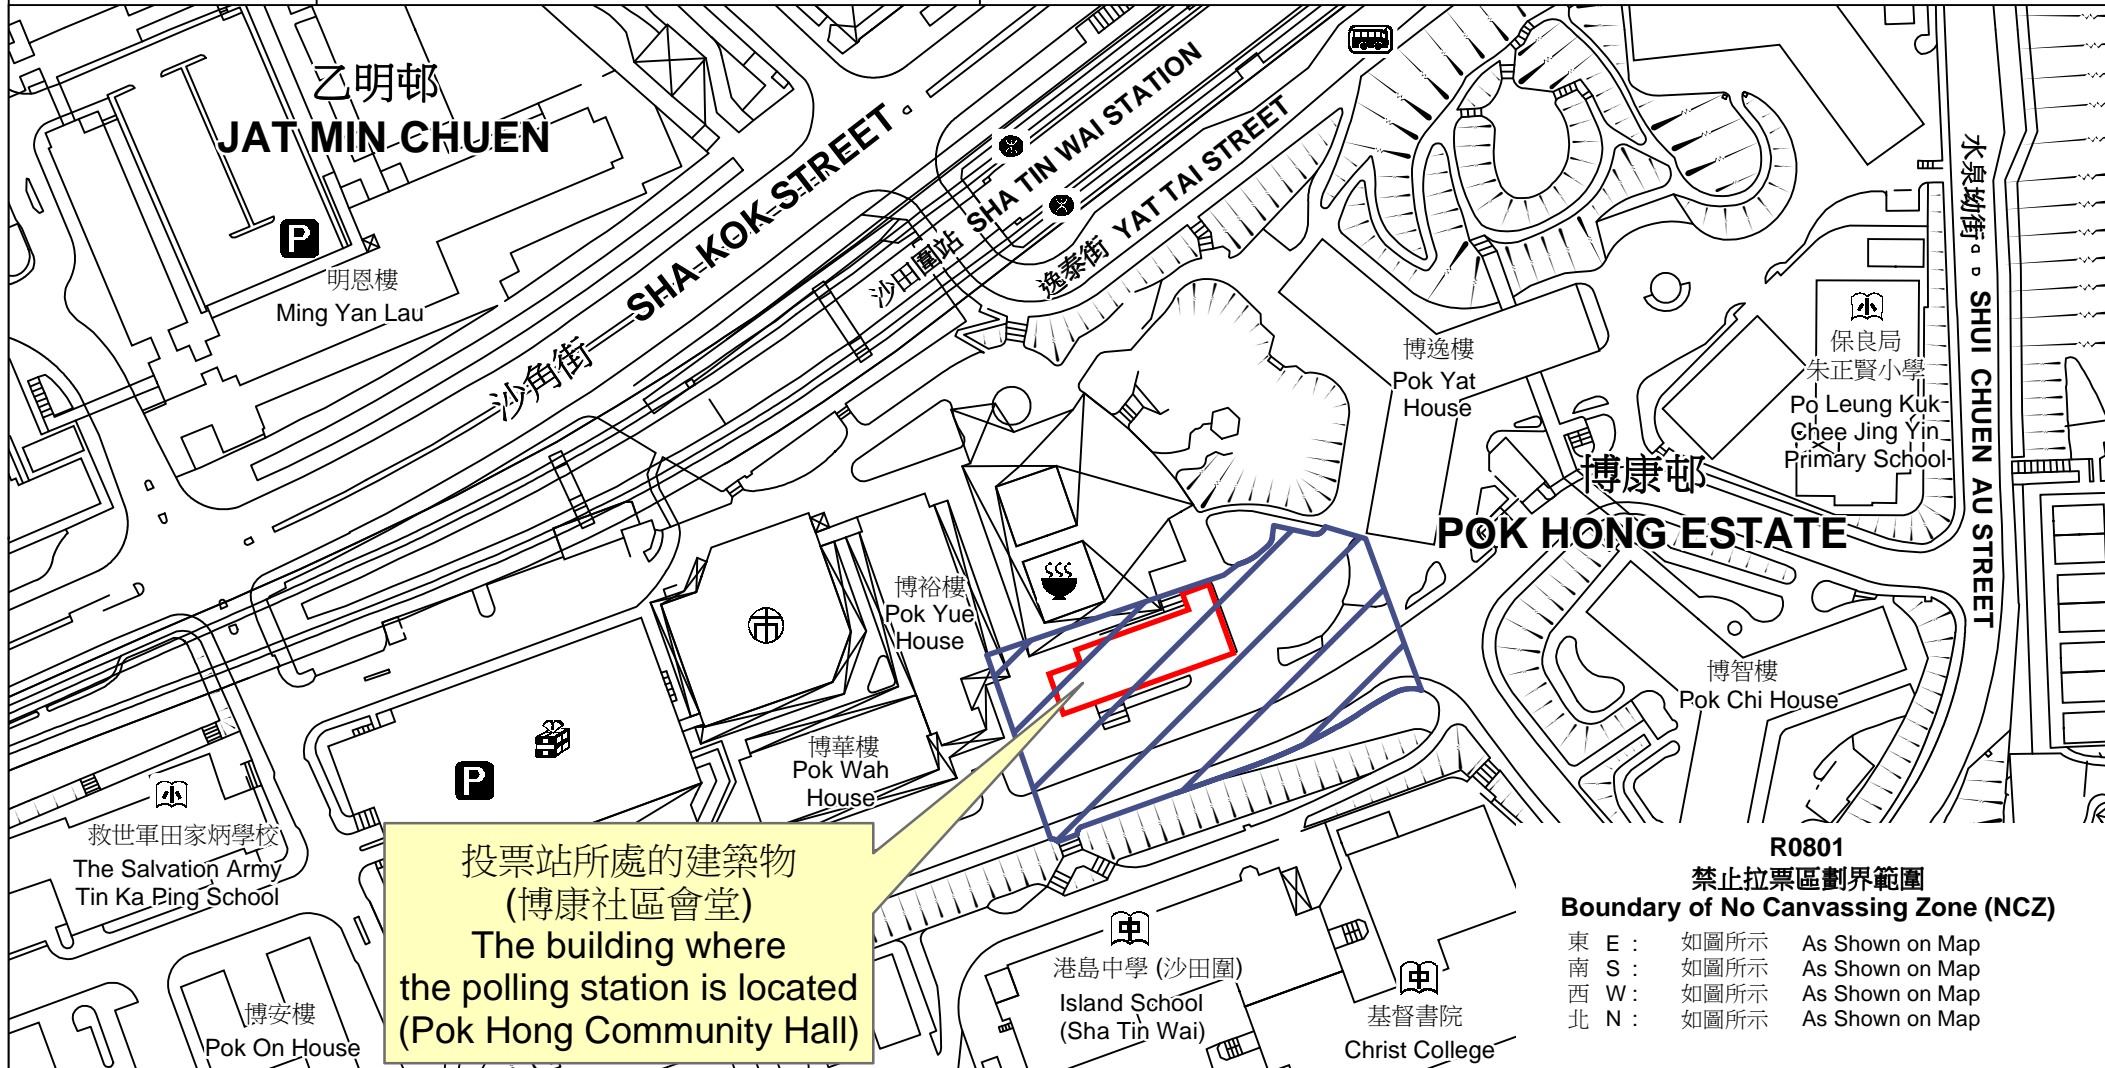

# 投票站位置圖和禁止拉票區 Polling Station - Location Plan & No Canvassing Zone

投票站編號 Polling Station Code	2021年立法會換屆選舉地方選區編號及名稱 Code & Name of Geographical Constituency for 2021 Legislative Council General Election	名稱及地址 Name & Address
<b>R0801</b>	<b>LC10</b> 新界東北 <b>NEW TERRITORIES NORTH EAST</b>	博康社區會堂 新界沙田博康邨博康社區會堂地下 <b>Pok Hong Community Hall</b> G/F, Pok Hong Community Hall, Pok Hong Estate, Sha Tin, New Territories

投票站所處的建築物  
(博康社區會堂)  
The building where  
the polling station is located  
(Pok Hong Community Hall)

**R0801**  
**禁止拉票區劃界範圍**  
**Boundary of No Canvassing Zone (NCZ)**  
東 E : 如圖所示 As Shown on Map  
南 S : 如圖所示 As Shown on Map  
西 W : 如圖所示 As Shown on Map  
北 N : 如圖所示 As Shown on Map

 禁止拉票區  
No Canvassing Zone