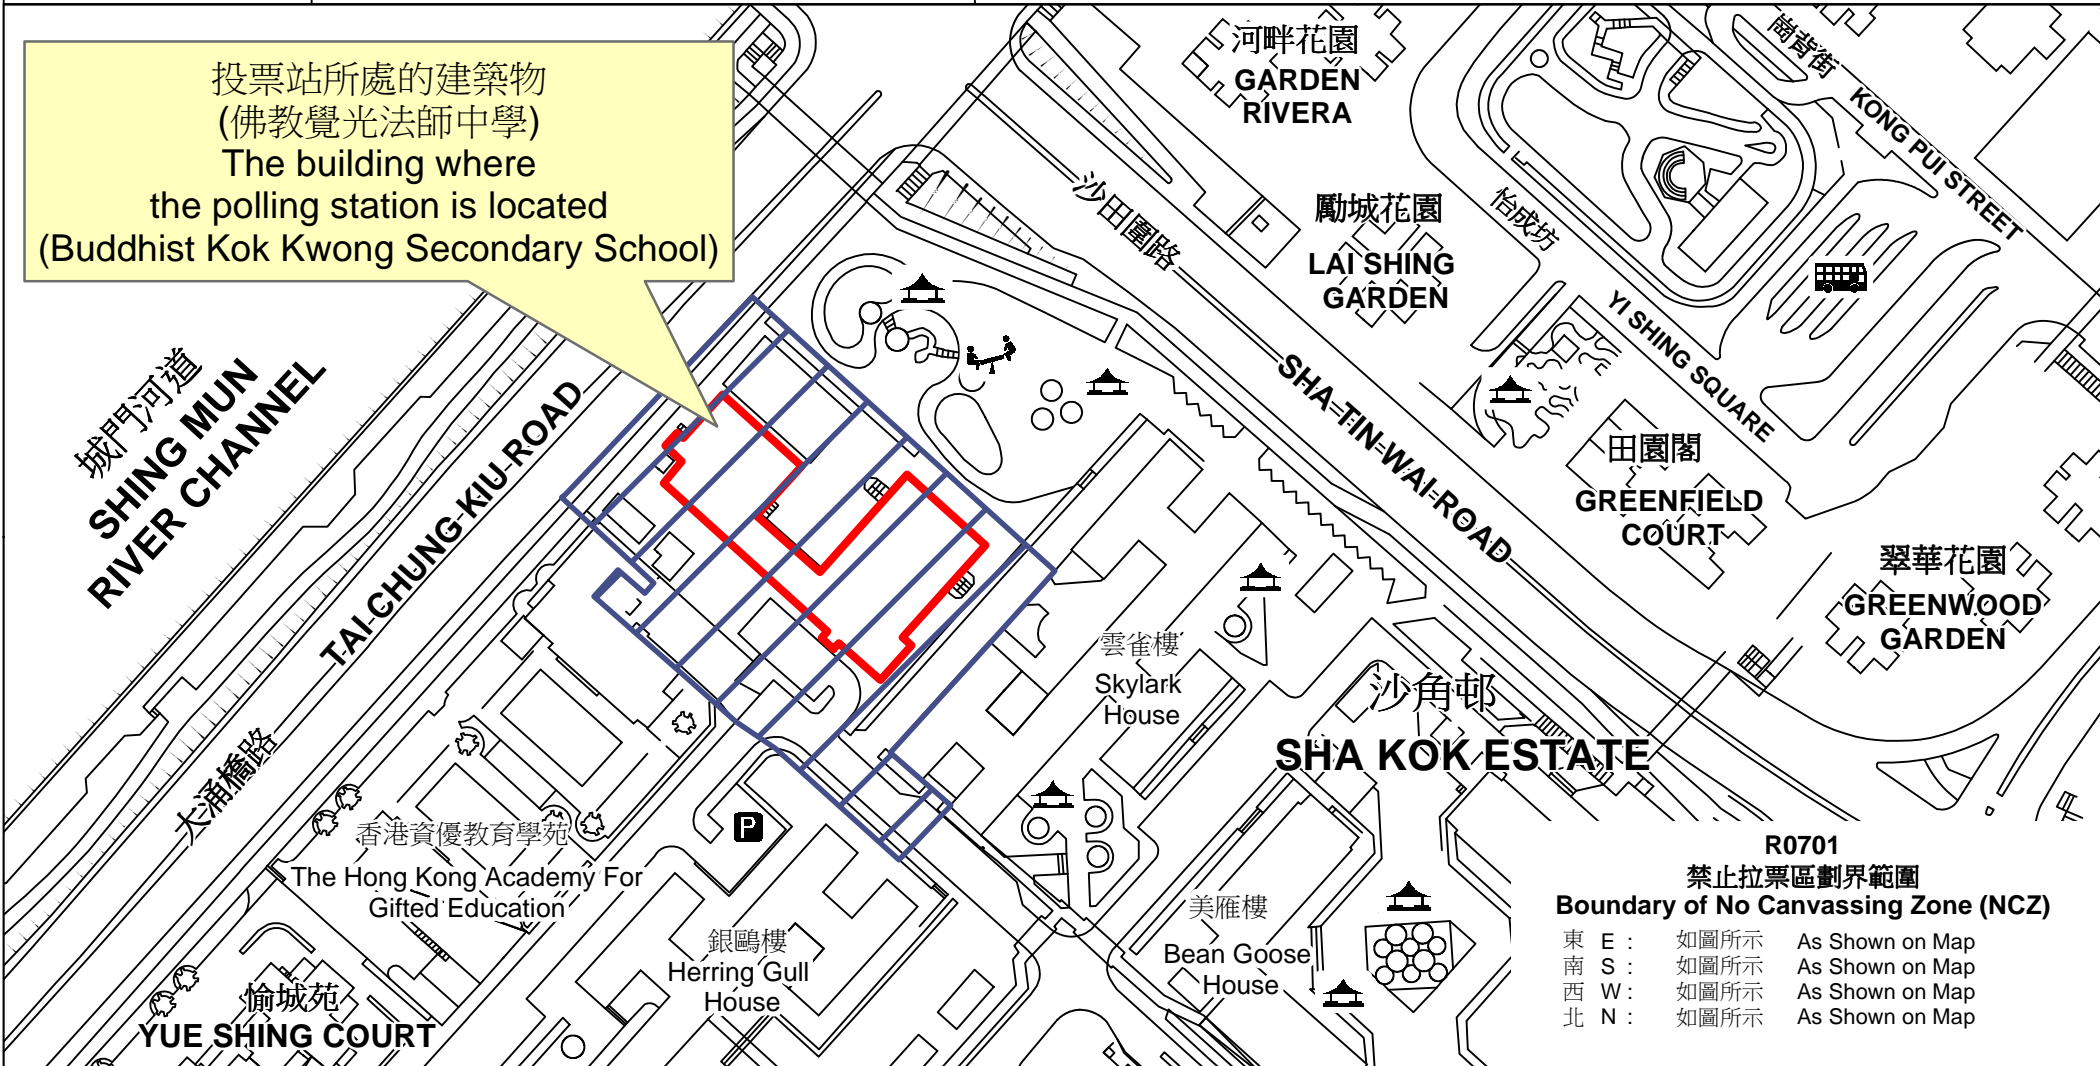

投票站位置圖和禁止拉票區 Polling Station - Location Plan & No Canvassing Zone

投票站編號 Polling Station Code	2021年立法會換屆選舉地方選區編號及名稱 Code & Name of Geographical Constituency for 2021 Legislative Council General Election	名稱及地址 Name & Address
<b>R0701</b>	<b>LC10</b> 新界東北 <b>NEW TERRITORIES NORTH EAST</b>	佛教覺光法師中學 新界沙田沙角邨佛教覺光法師中學地下 <b>Buddhist Kok Kwong Secondary School</b> G/F, Buddhist Kok Kwong Secondary School, Sha Kok Estate, Sha Tin, New Territories

 禁止拉票區  
No Canvassing Zone