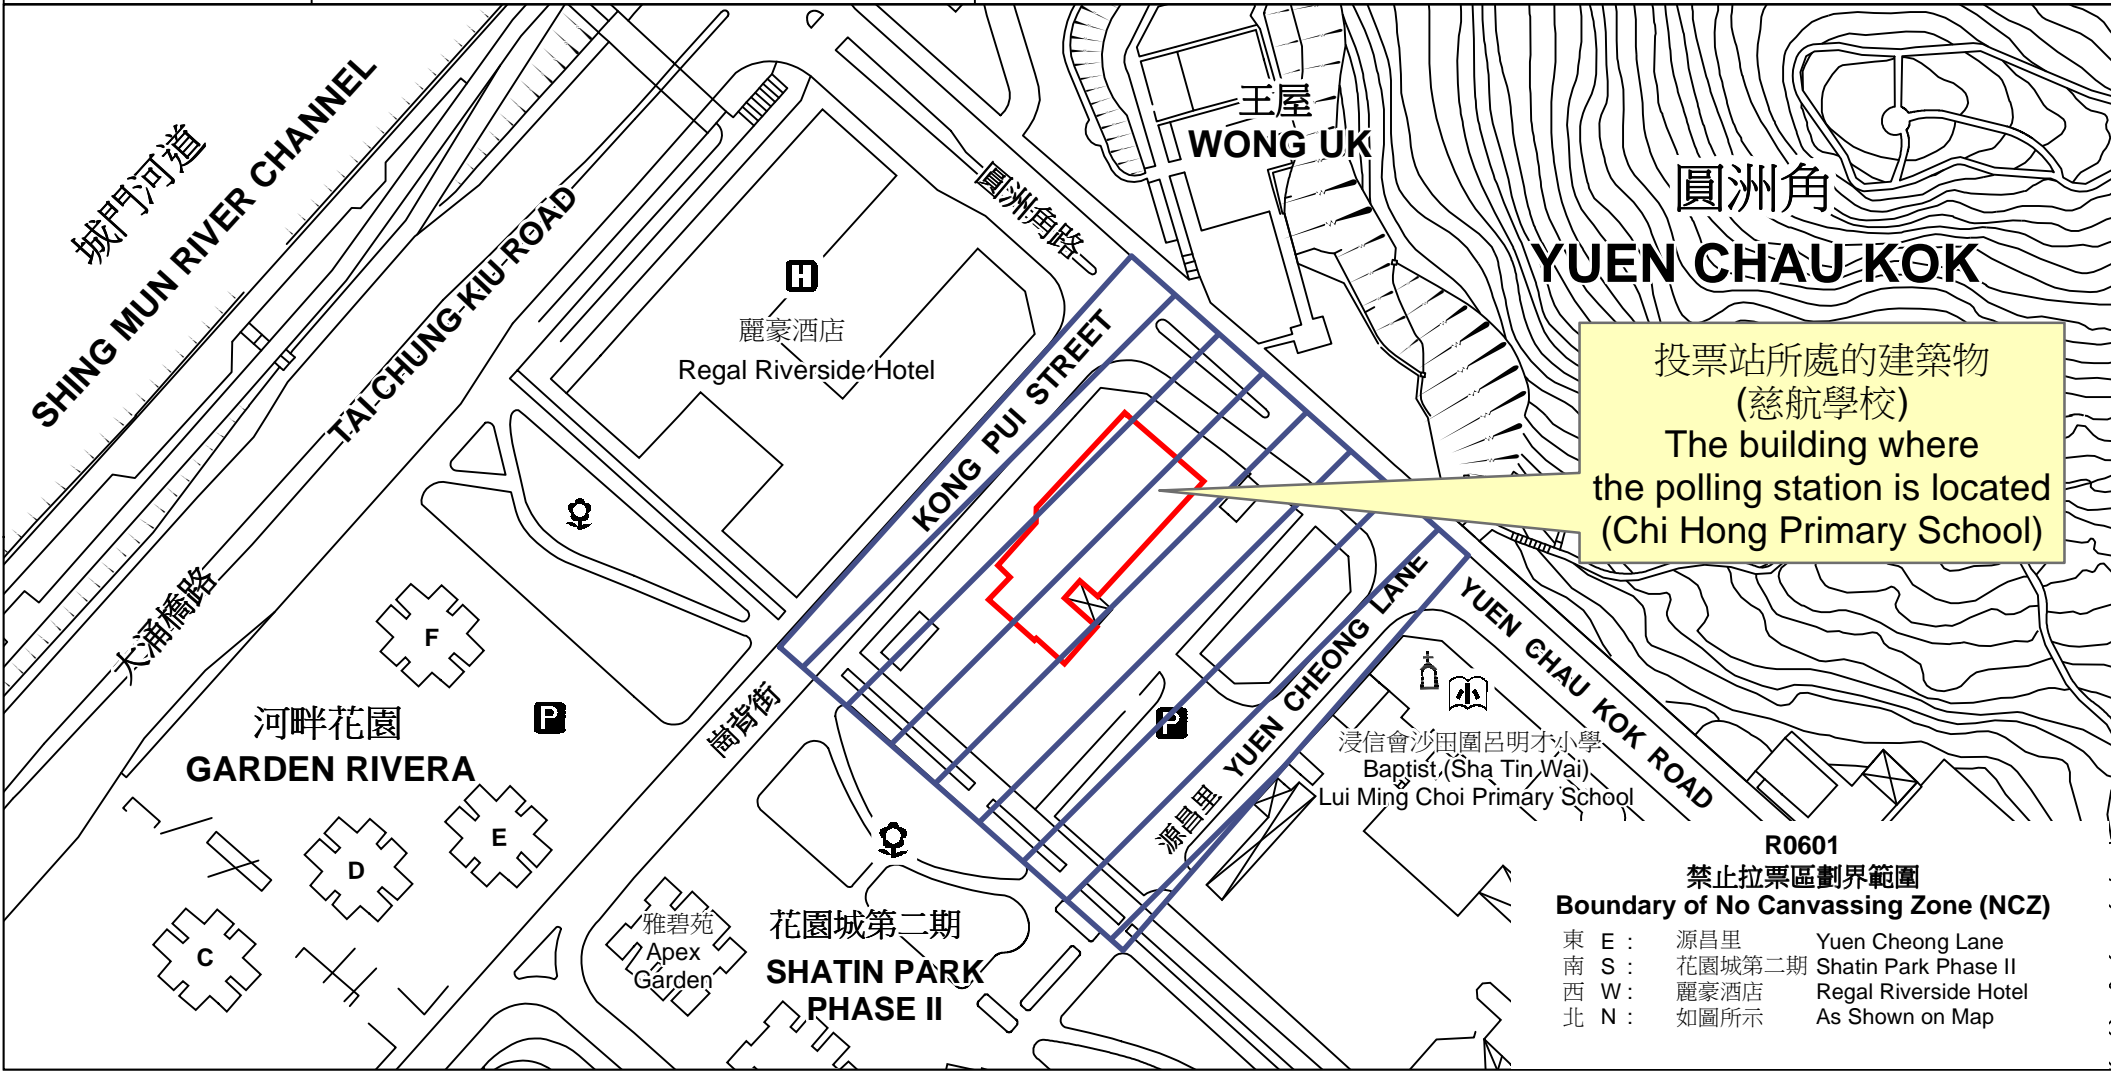

投票站位置圖和禁止拉票區 Polling Station - Location Plan & No Canvassing Zone

投票站編號 Polling Station Code R0601	2021年立法會換屆選舉地方選區編號及名稱 Code & Name of Geographical Constituency for 2021 Legislative Council General Election LC10 新界東北 NEW TERRITORIES NORTH EAST	名稱及地址 Name & Address 慈航學校 新界沙田源昌里1號1樓 Chi Hong Primary School 1/F, 1 Yuen Cheong Lane, Sha Tin, New Territories
---	--	---

投票站所處的建築物
(慈航學校)
The building where
the polling station is located
(Chi Hong Primary School)

R0601
禁止拉票區劃界範圍
Boundary of No Canvassing Zone (NCZ)

東 E :	源昌里	Yuen Cheong Lane
南 S :	花園城第二期	Shatin Park Phase II
西 W :	麗豪酒店	Regal Riverside Hotel
北 N :	如圖所示	As Shown on Map

 禁止拉票區
No Canvassing Zone