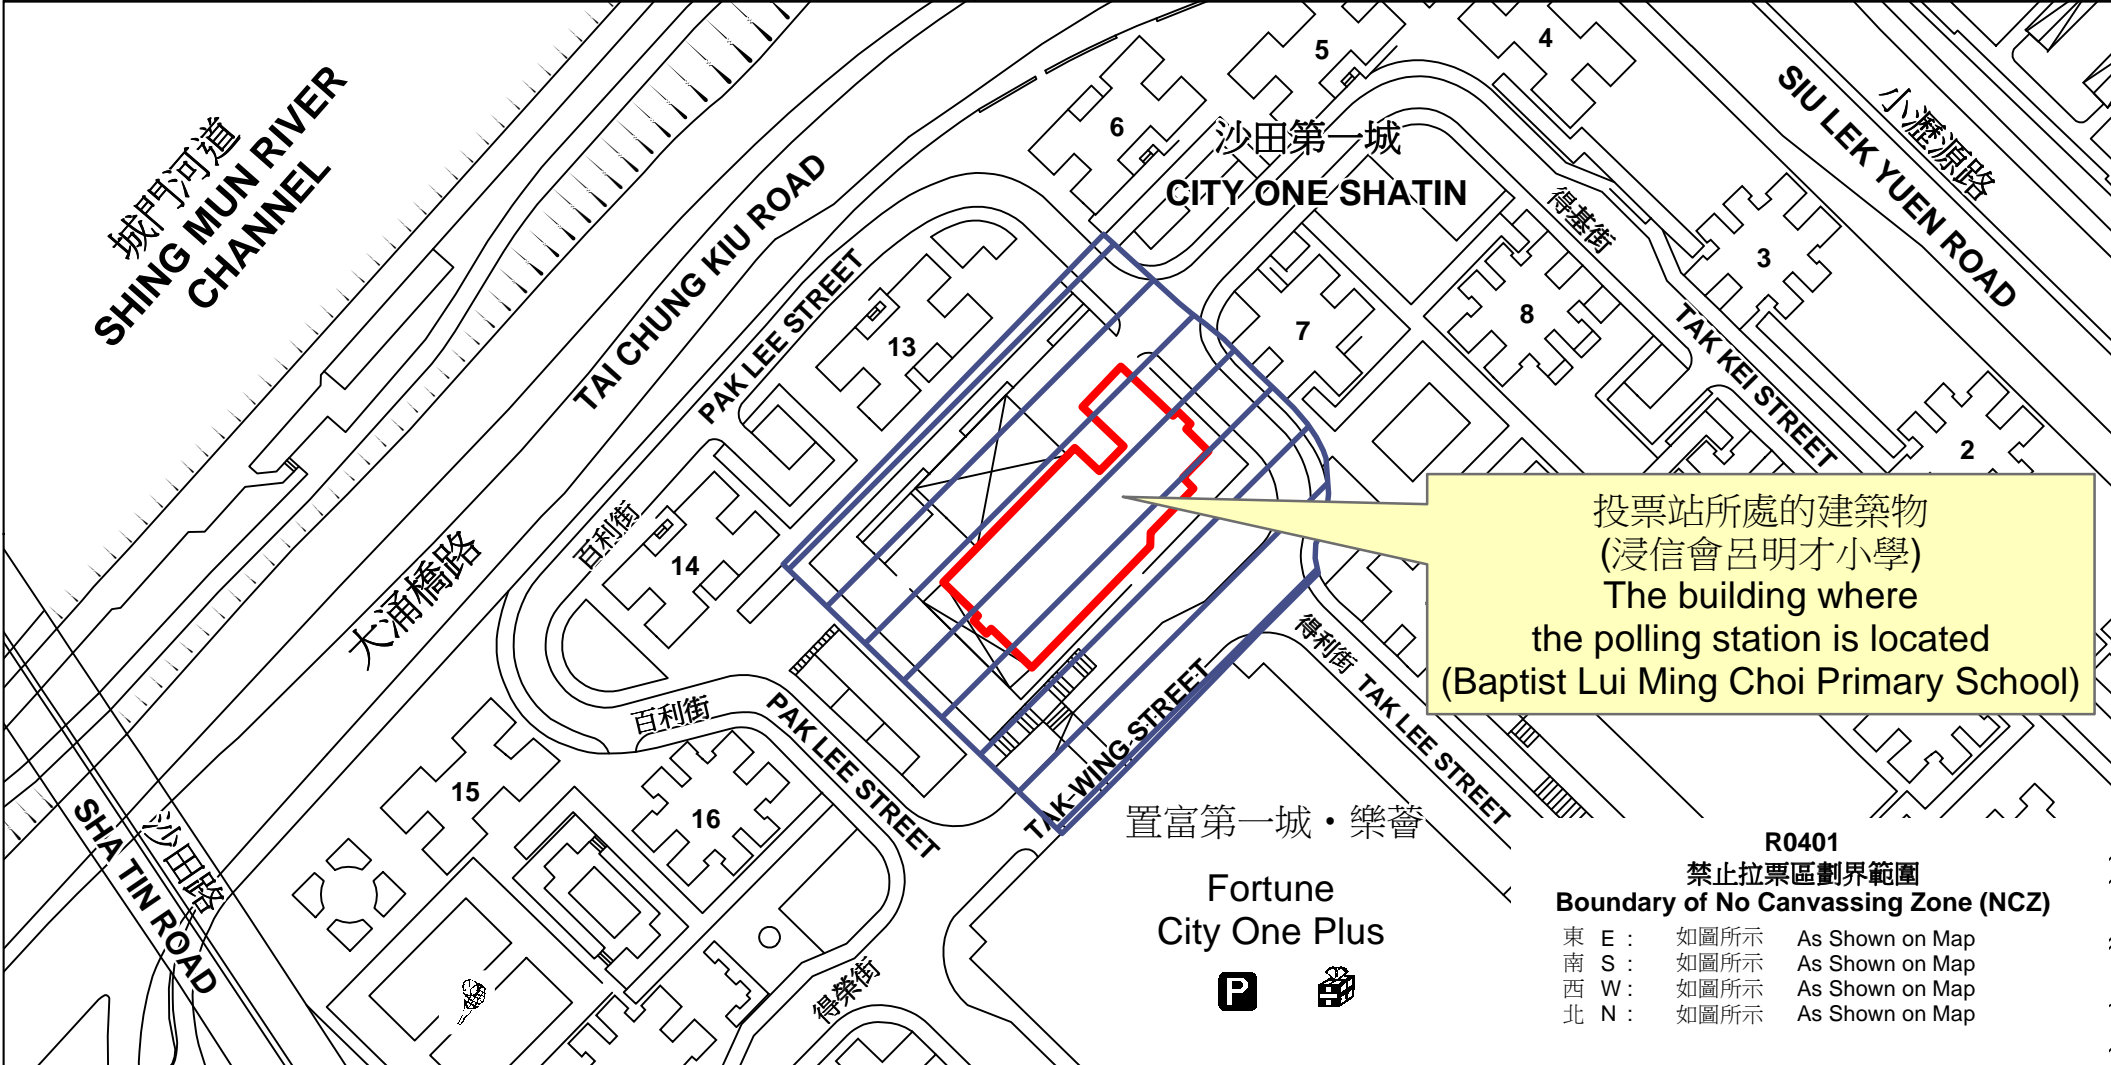

投票站位置圖和禁止拉票區 Polling Station - Location Plan & No Canvassing Zone

<p>投票站編號 Polling Station Code</p> <p>R0401</p>	<p>2021年立法會換屆選舉地方選區編號及名稱 Code & Name of Geographical Constituency for 2021 Legislative Council General Election</p> <p>LC10 新界東北 NEW TERRITORIES NORTH EAST</p>	<p>名稱及地址 Name & Address</p> <p>浸信會呂明才小學 新界沙田第一城得榮街2號地下 Baptist Lui Ming Choi Primary School G/F, 2 Tak Wing Street, City One, Sha Tin, New Territories</p>
---	--	--

 禁止拉票區
No Canvassing Zone