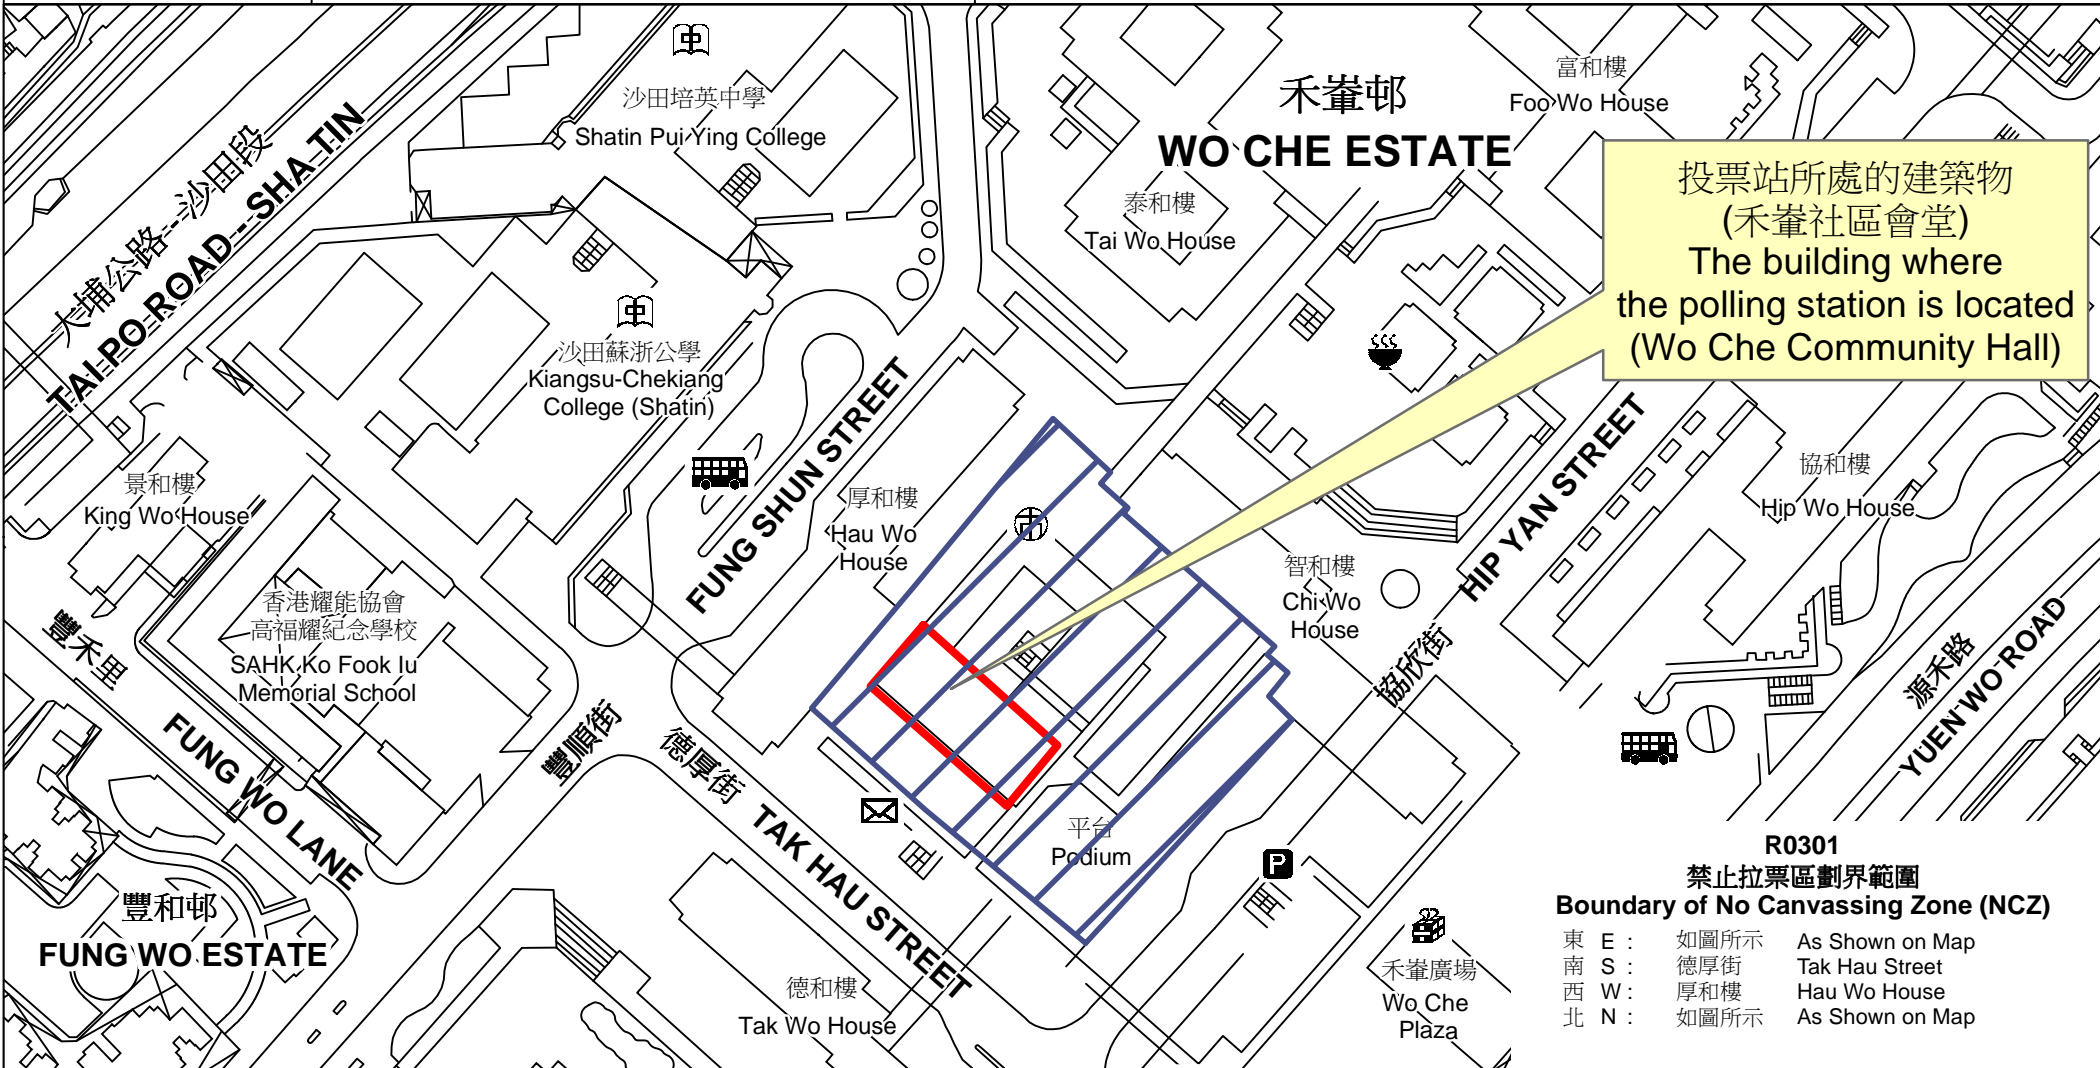

投票站位置圖和禁止拉票區 Polling Station - Location Plan & No Canvassing Zone

投票站編號 Polling Station Code	2021年立法會換屆選舉地方選區編號及名稱 Code & Name of Geographical Constituency for 2021 Legislative Council General Election	名稱及地址 Name & Address
R0301	LC10 新界東北 NEW TERRITORIES NORTH EAST	禾輦社區會堂 新界沙田禾輦邨禾輦商場平台 Wo Che Community Hall Podium Level, Wo Che Shopping Centre, Wo Che Estate, Sha Tin, New Territories

投票站所處的建築物
(禾輦社區會堂)
The building where
the polling station is located
(Wo Che Community Hall)

R0301
禁止拉票區劃界範圍
Boundary of No Canvassing Zone (NCZ)

東 E :	如圖所示	As Shown on Map
南 S :	德厚街	Tak Hau Street
西 W :	厚和樓	Hau Wo House
北 N :	如圖所示	As Shown on Map

 禁止拉票區
No Canvassing Zone