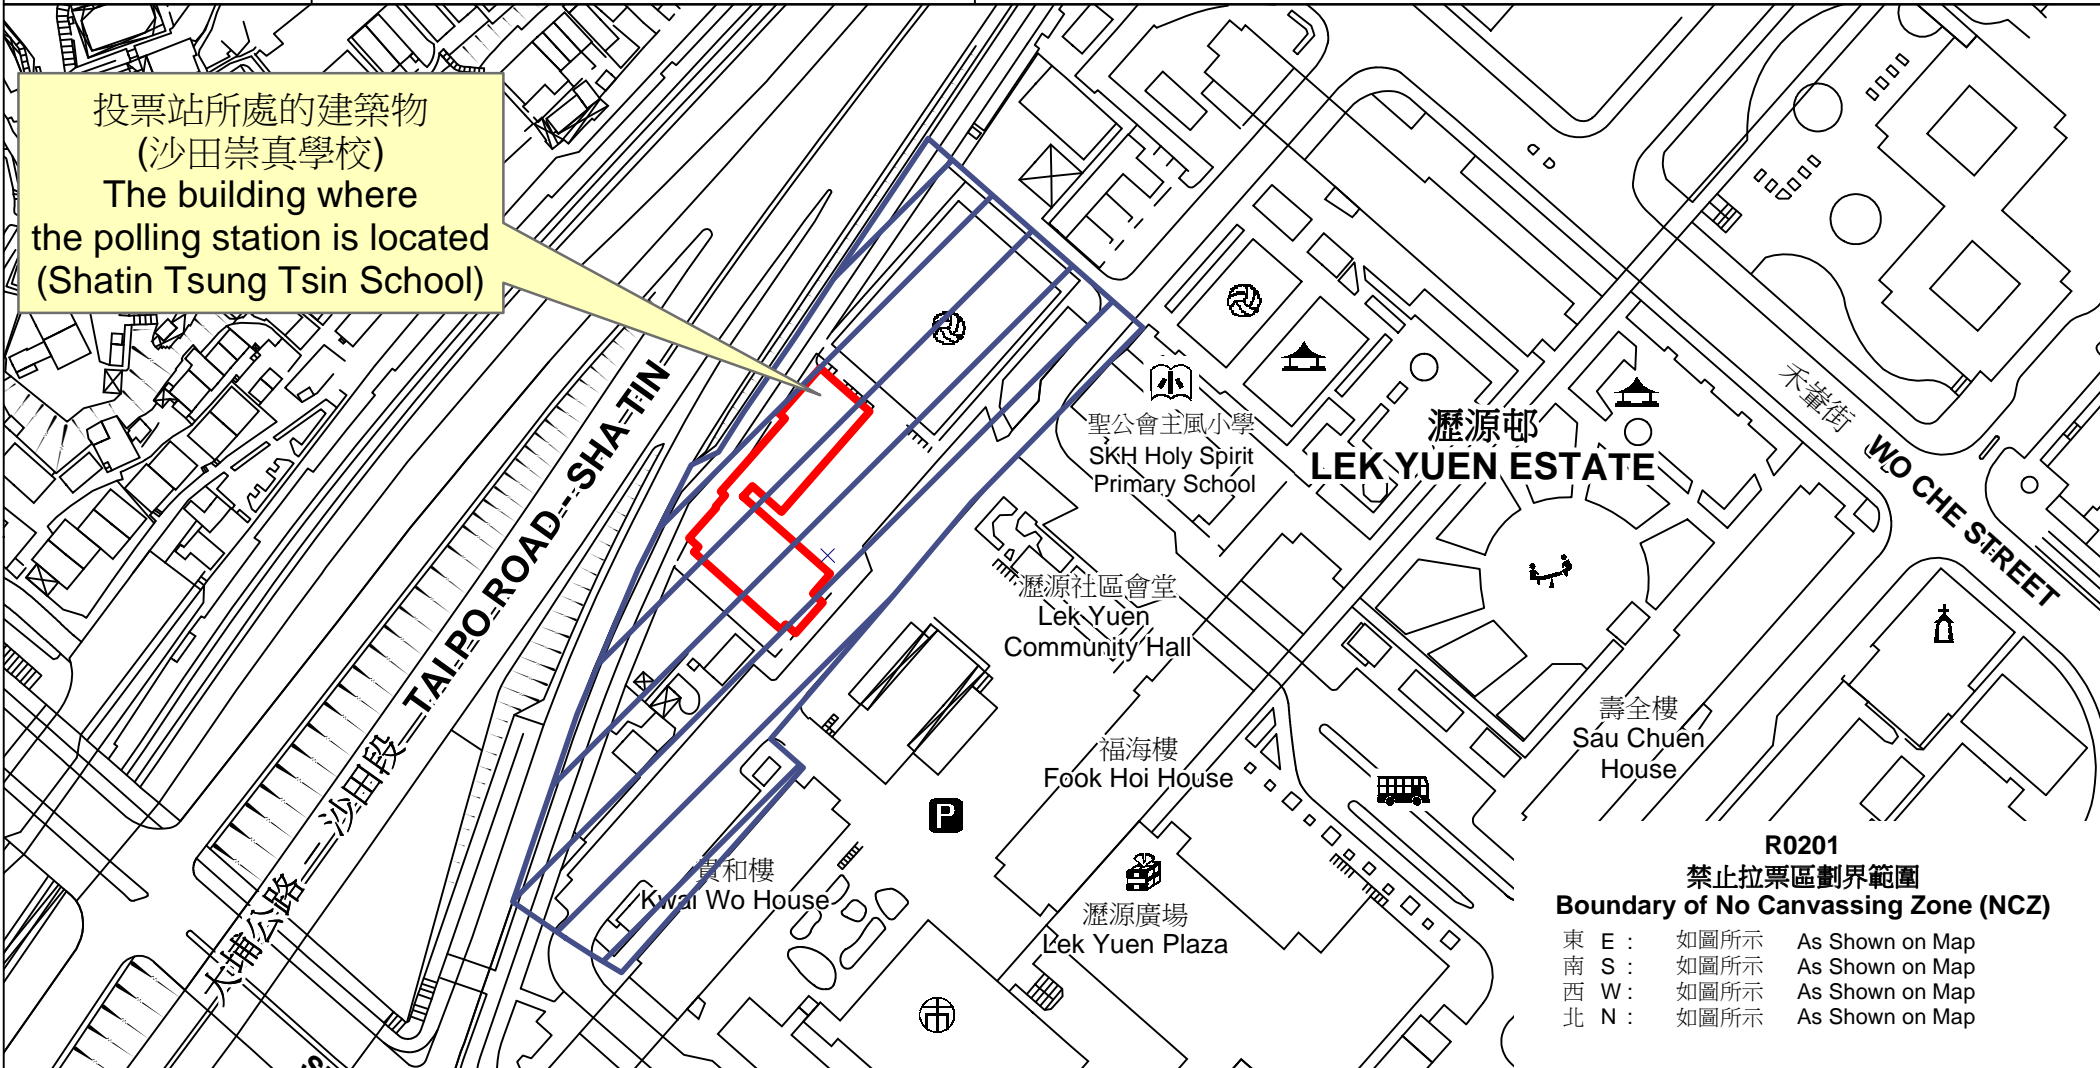

投票站位置圖和禁止拉票區 Polling Station - Location Plan & No Canvassing Zone

投票站編號 Polling Station Code R0201	2021年立法會換屆選舉地方選區編號及名稱 Code & Name of Geographical Constituency for 2021 Legislative Council General Election LC10 新界東北 NEW TERRITORIES NORTH EAST	名稱及地址 Name & Address 沙田崇真學校 新界沙田瀝源邨沙田崇真學校地下 Shatin Tsung Tsin School G/F, Shatin Tsung Tsin School, Lek Yuen Estate, Sha Tin, New Territories
---	--	---

 禁止拉票區
No Canvassing Zone