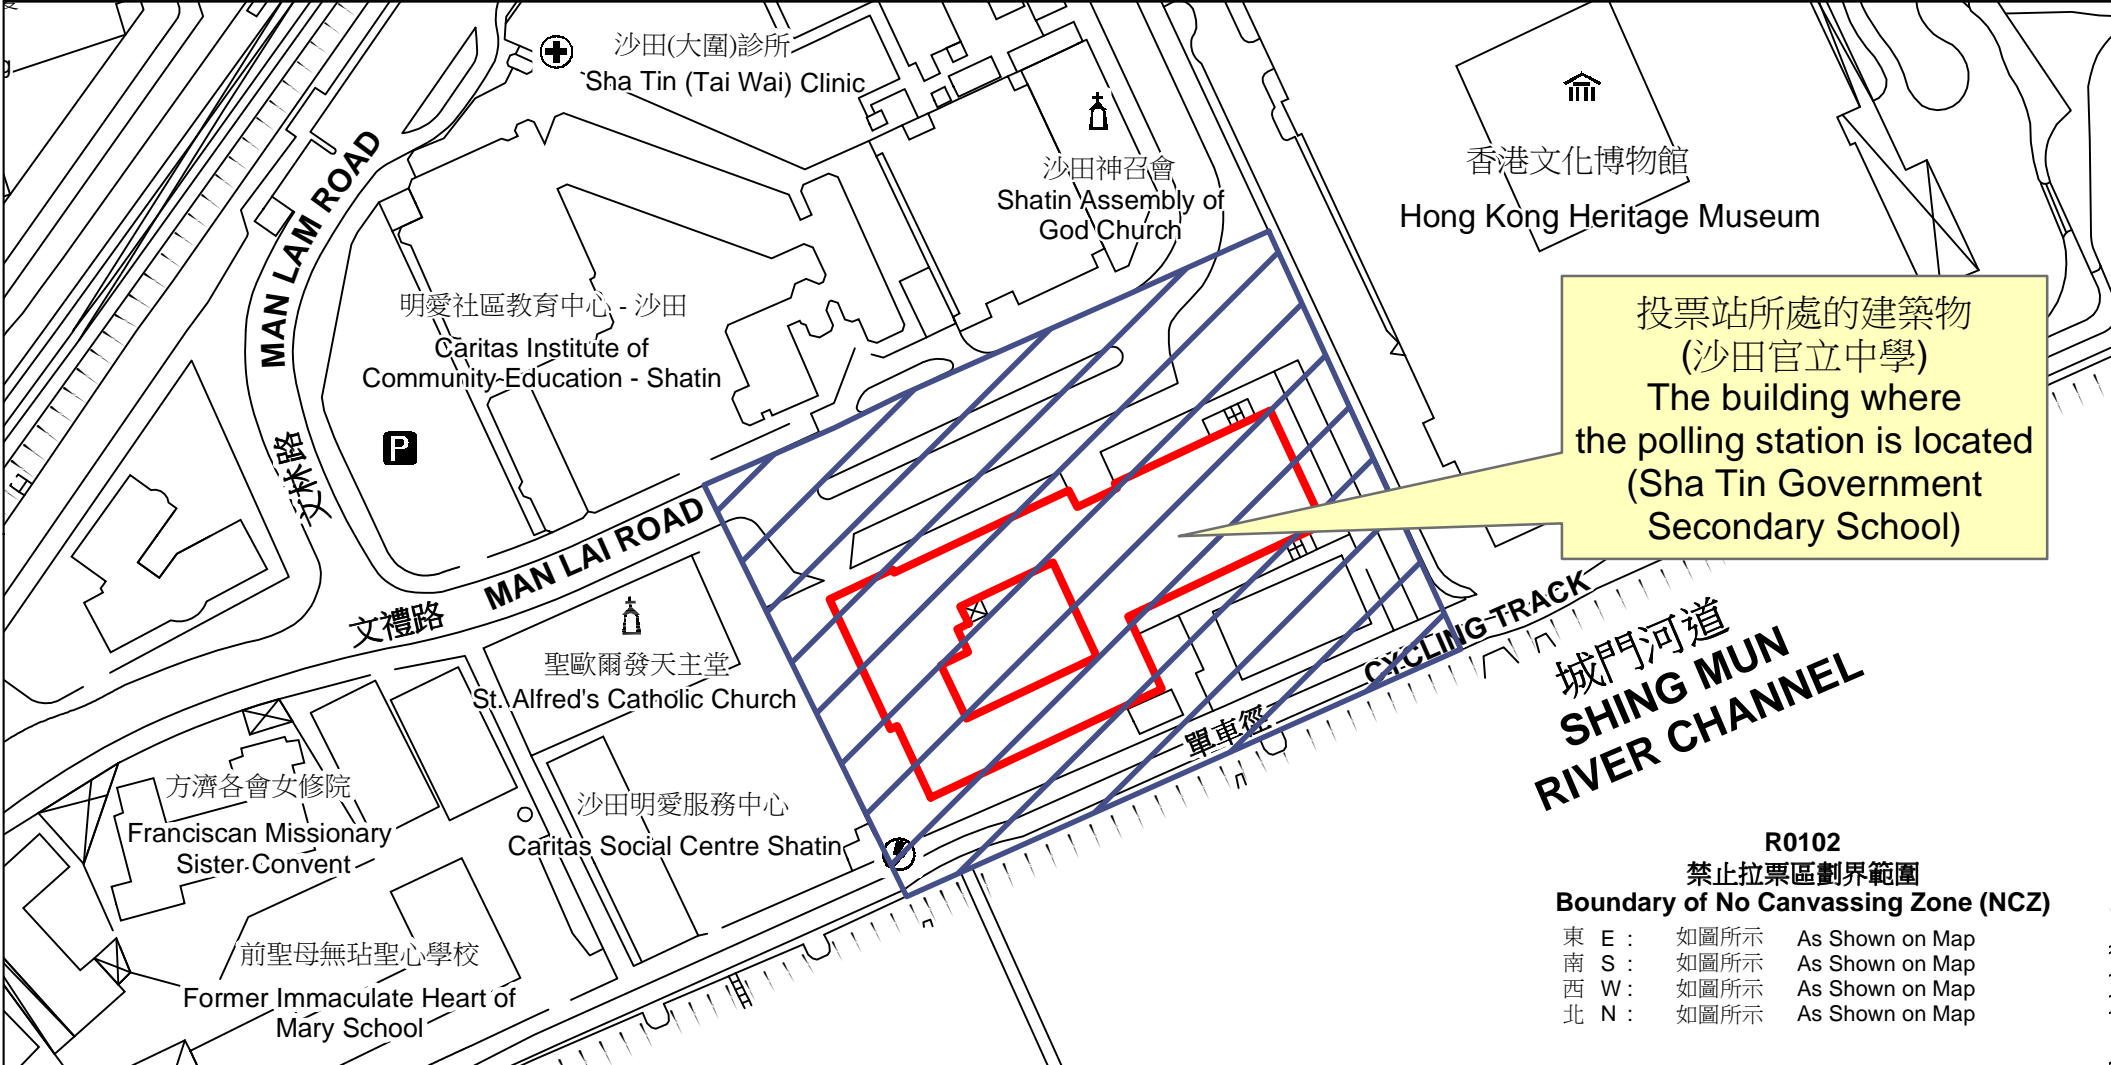

投票站位置圖和禁止拉票區 Polling Station - Location Plan & No Canvassing Zone

<p>投票站編號 Polling Station Code</p> <p>R0102</p>	<p>2021年立法會換屆選舉地方選區編號及名稱 Code & Name of Geographical Constituency for 2021 Legislative Council General Election</p> <p>LC10 新界東北 NEW TERRITORIES NORTH EAST</p>	<p>名稱及地址 Name & Address</p> <p>沙田官立中學 新界沙田文禮路11至17號地下 Sha Tin Government Secondary School G/F, 11-17 Man Lai Road, Sha Tin, New Territories</p>
---	--	---

投票站所處的建築物
(沙田官立中學)
The building where the polling station is located
(Sha Tin Government Secondary School)

R0102
禁止拉票區劃界範圍
Boundary of No Canvassing Zone (NCZ)

- 東 E : 如圖所示 As Shown on Map
- 南 S : 如圖所示 As Shown on Map
- 西 W : 如圖所示 As Shown on Map
- 北 N : 如圖所示 As Shown on Map

 禁止拉票區
No Canvassing Zone