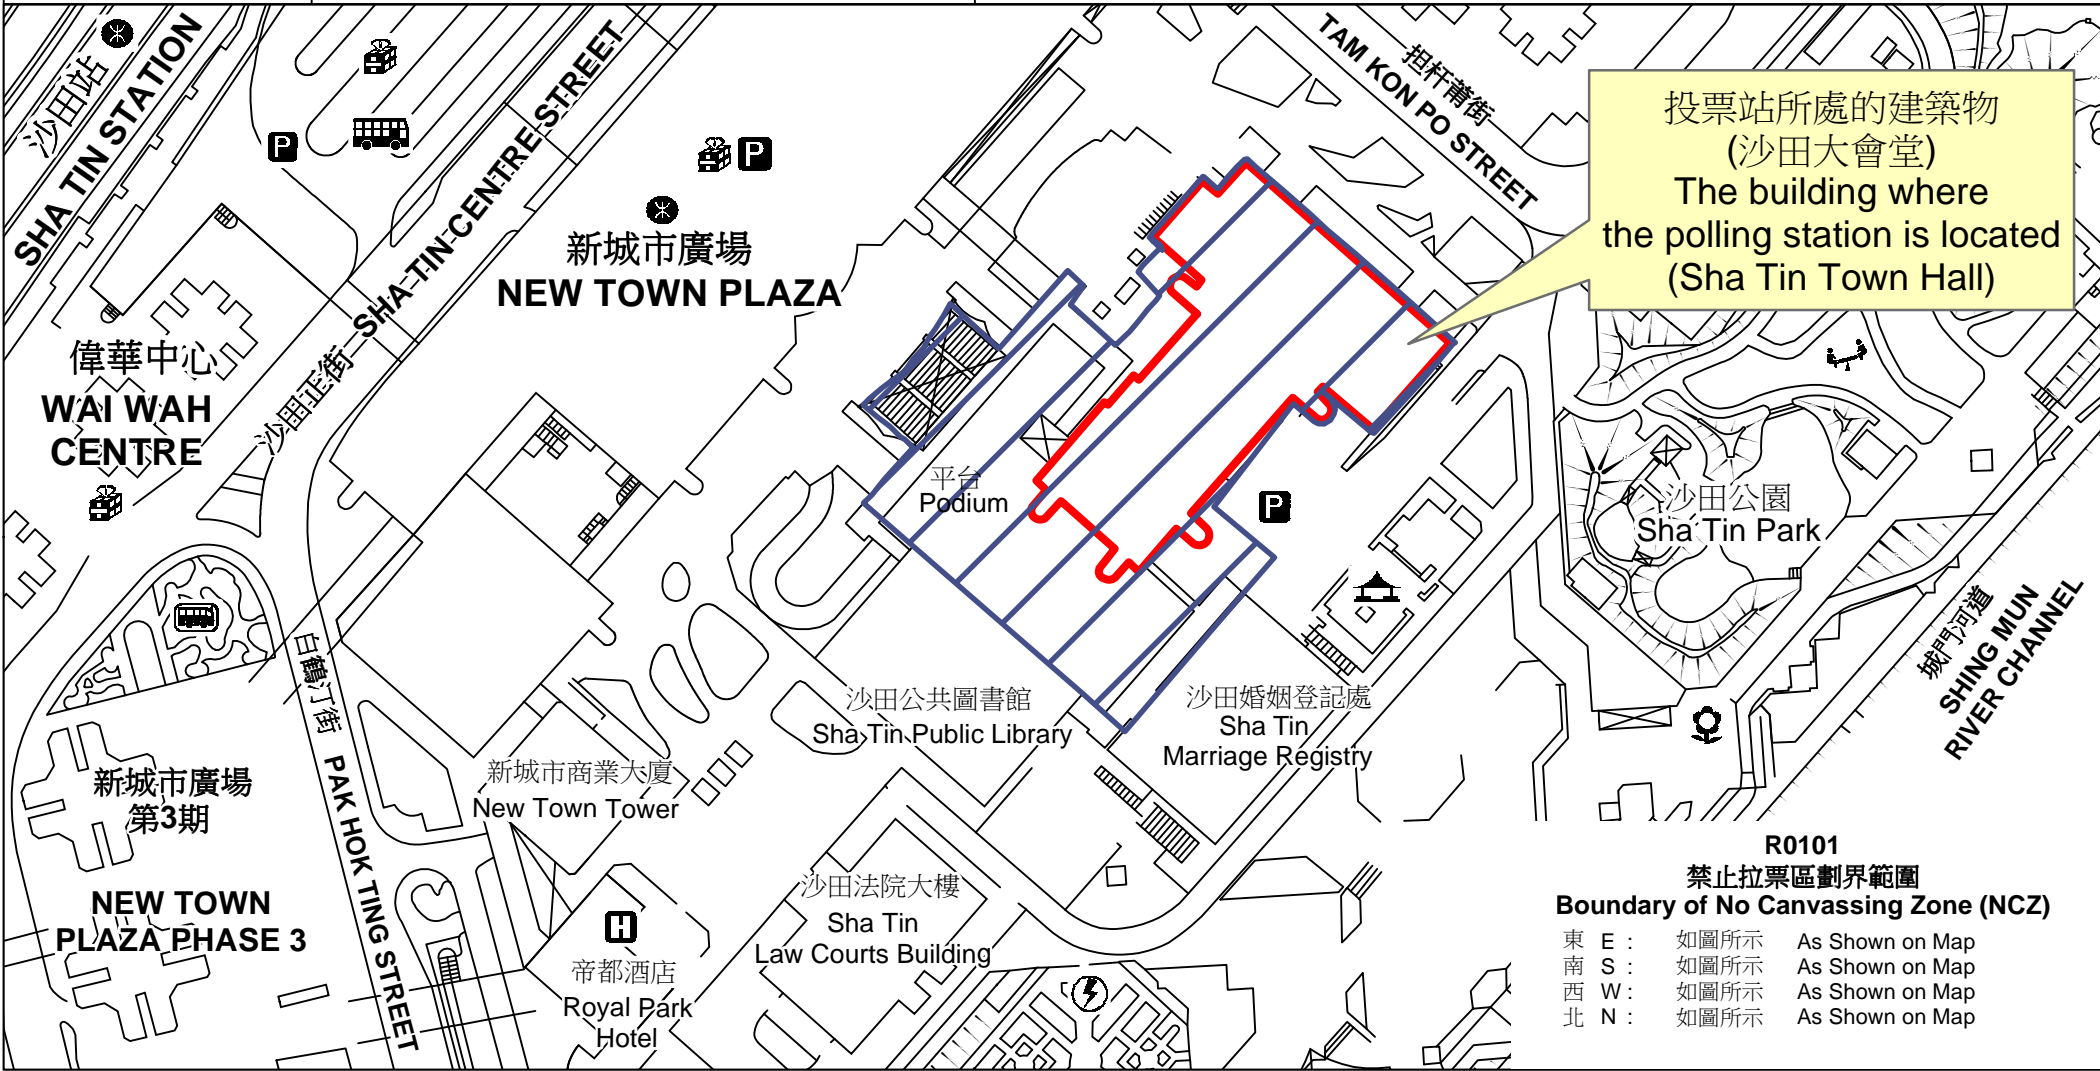

投票站位置圖和禁止拉票區 Polling Station - Location Plan & No Canvassing Zone

投票站編號 Polling Station Code R0101	2021年立法會換屆選舉地方選區編號及名稱 Code & Name of Geographical Constituency for 2021 Legislative Council General Election LC10 新界東北 NEW TERRITORIES NORTH EAST	名稱及地址 Name & Address 沙田大會堂 新界沙田源禾路1號1樓 Sha Tin Town Hall 1/F, 1 Yuen Wo Road, Sha Tin, New Territories
---	---	--

投票站所處的建築物
(沙田大會堂)
The building where
the polling station is located
(Sha Tin Town Hall)

R0101
禁止拉票區劃界範圍
Boundary of No Canvassing Zone (NCZ)
 東 E : 如圖所示 As Shown on Map
 南 S : 如圖所示 As Shown on Map
 西 W : 如圖所示 As Shown on Map
 北 N : 如圖所示 As Shown on Map

 禁止拉票區
 No Canvassing Zone