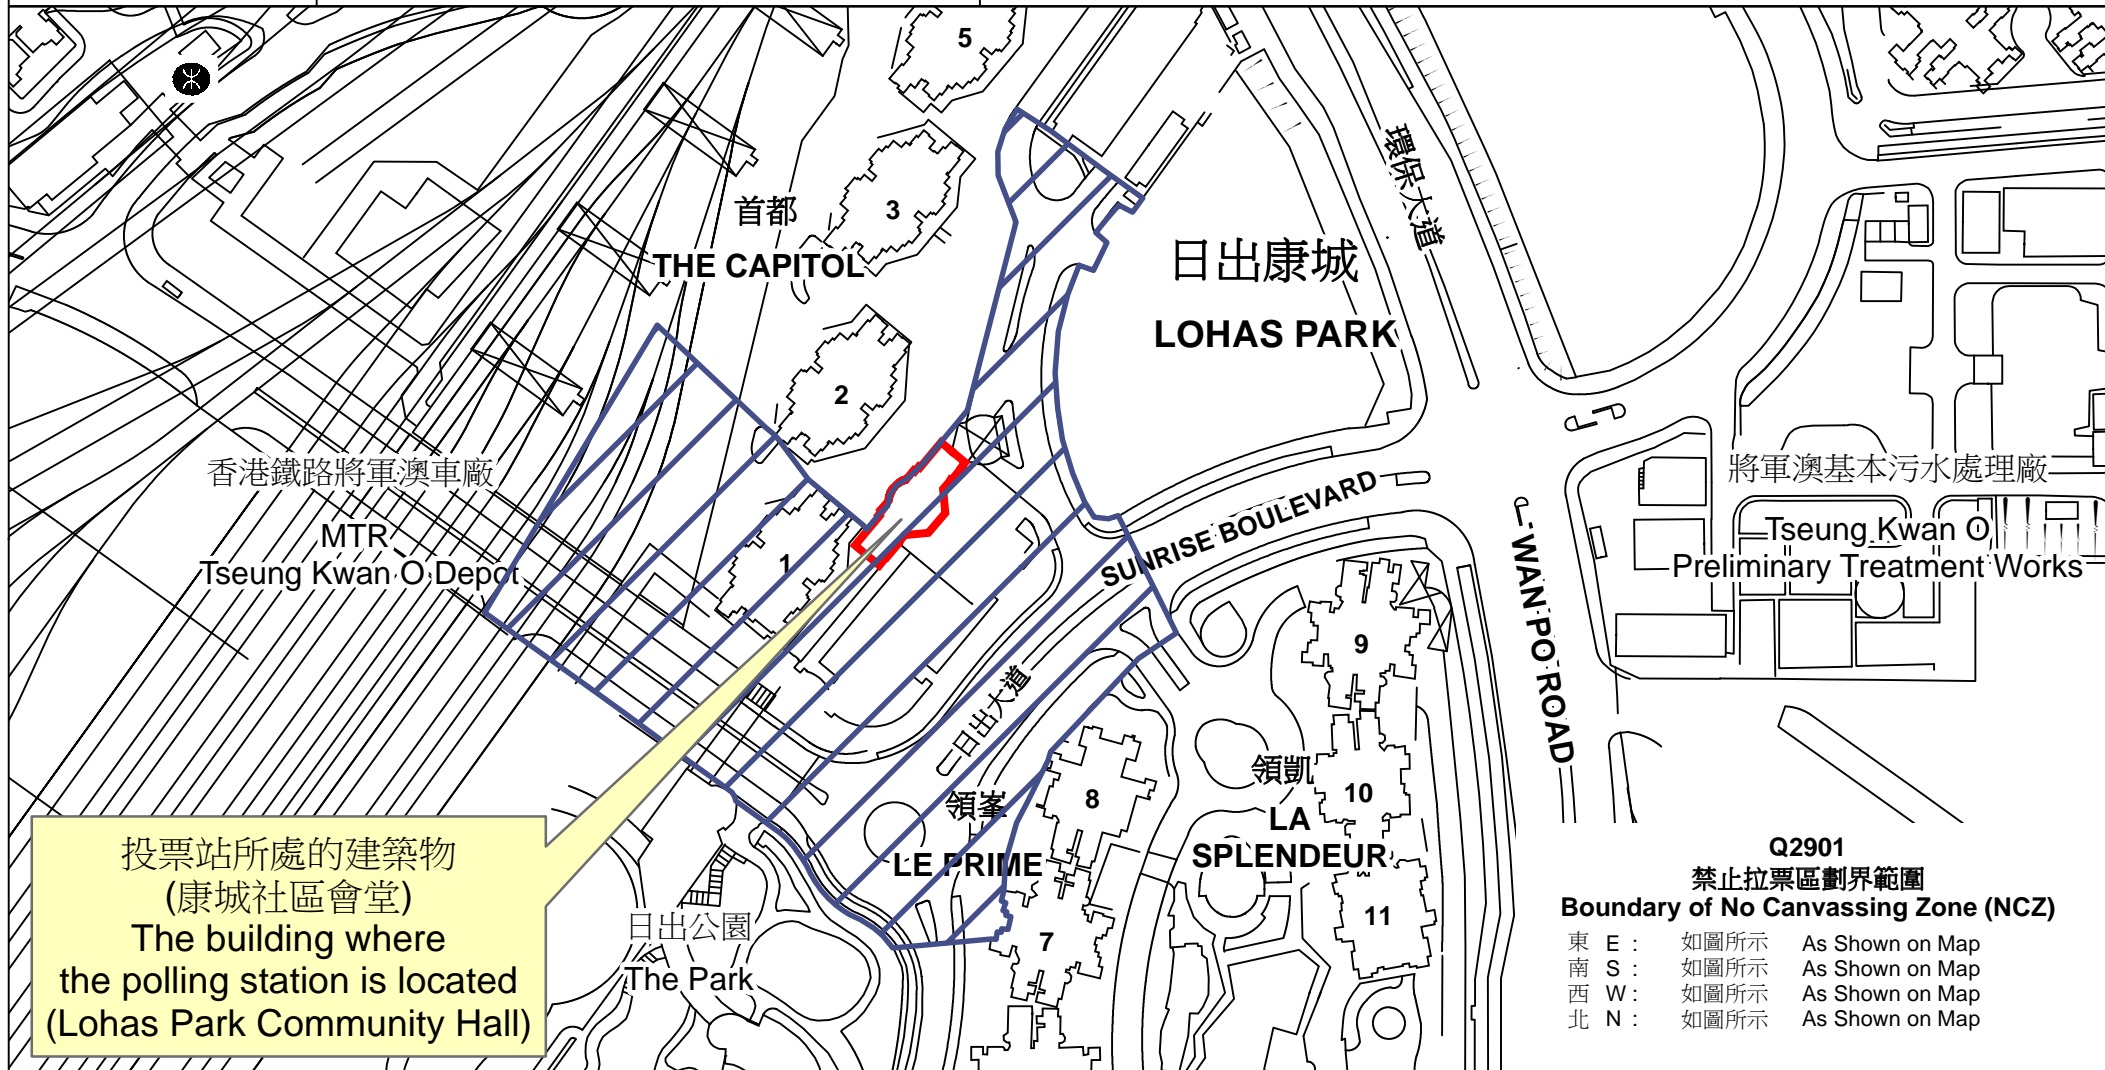

投票站位置圖和禁止拉票區 Polling Station - Location Plan & No Canvassing Zone

投票站編號 Polling Station Code	2021年立法會換屆選舉地方選區編號及名稱 Code & Name of Geographical Constituency for 2021 Legislative Council General Election	名稱及地址 Name & Address
Q2901	LC6 新界東南 NEW TERRITORIES SOUTH EAST	康城社區會堂 新界將軍澳日出康城首都康城社區會堂地下 Lohas Park Community Hall G/F, Lohas Park Community Hall, The Capitol, LOHAS Park, Tseung Kwan O, New Territories

投票站所處的建築物
(康城社區會堂)
The building where
the polling station is located
(Lohas Park Community Hall)

Q2901
禁止拉票區劃界範圍
Boundary of No Canvassing Zone (NCZ)
 東 E : 如圖所示 As Shown on Map
 南 S : 如圖所示 As Shown on Map
 西 W : 如圖所示 As Shown on Map
 北 N : 如圖所示 As Shown on Map

 禁止拉票區
No Canvassing Zone