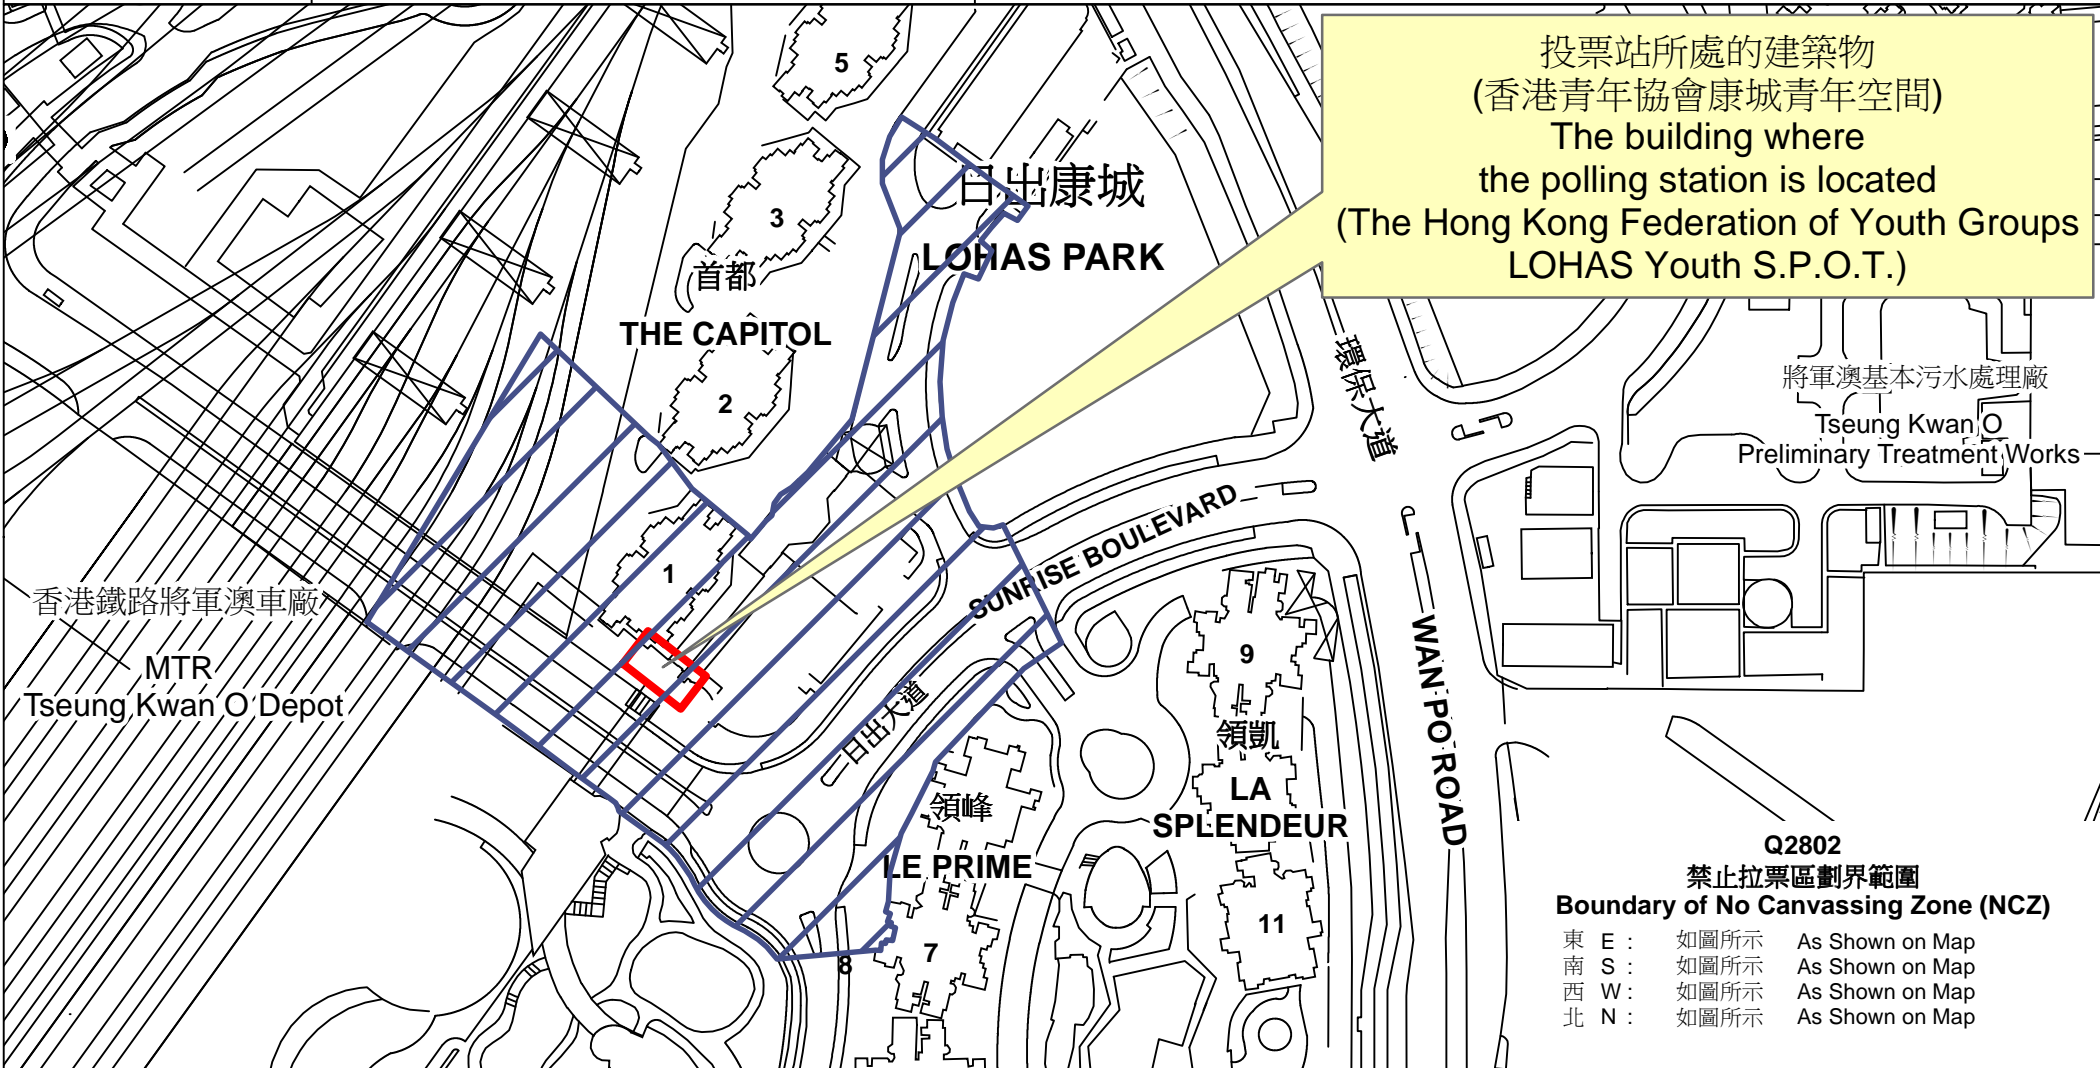

投票站位置圖和禁止拉票區 Polling Station - Location Plan & No Canvassing Zone

投票站編號 Polling Station Code Q2802	2021年立法會換屆選舉地方選區編號及名稱 Code & Name of Geographical Constituency for 2021 Legislative Council General Election LC6 新界東南 NEW TERRITORIES SOUTH EAST	名稱及地址 Name & Address 香港青年協會康城青年空間 新界西貢康城路1號日出康城首都香港青年協會康城青年空間地下 The Hong Kong Federation of Youth Groups LOHAS Youth S.P.O.T. G/F, The Hong Kong Federation of Youth Groups LOHAS Youth S.P.O.T., The Capitol, LOHAS Park, 1 Lohas Park Road, Sai Kung, New Territories
---	--	---

 禁止拉票區
No Canvassing Zone

Q2802
禁止拉票區劃界範圍
Boundary of No Canvassing Zone (NCZ)
 東 E : 如圖所示 As Shown on Map
 南 S : 如圖所示 As Shown on Map
 西 W : 如圖所示 As Shown on Map
 北 N : 如圖所示 As Shown on Map