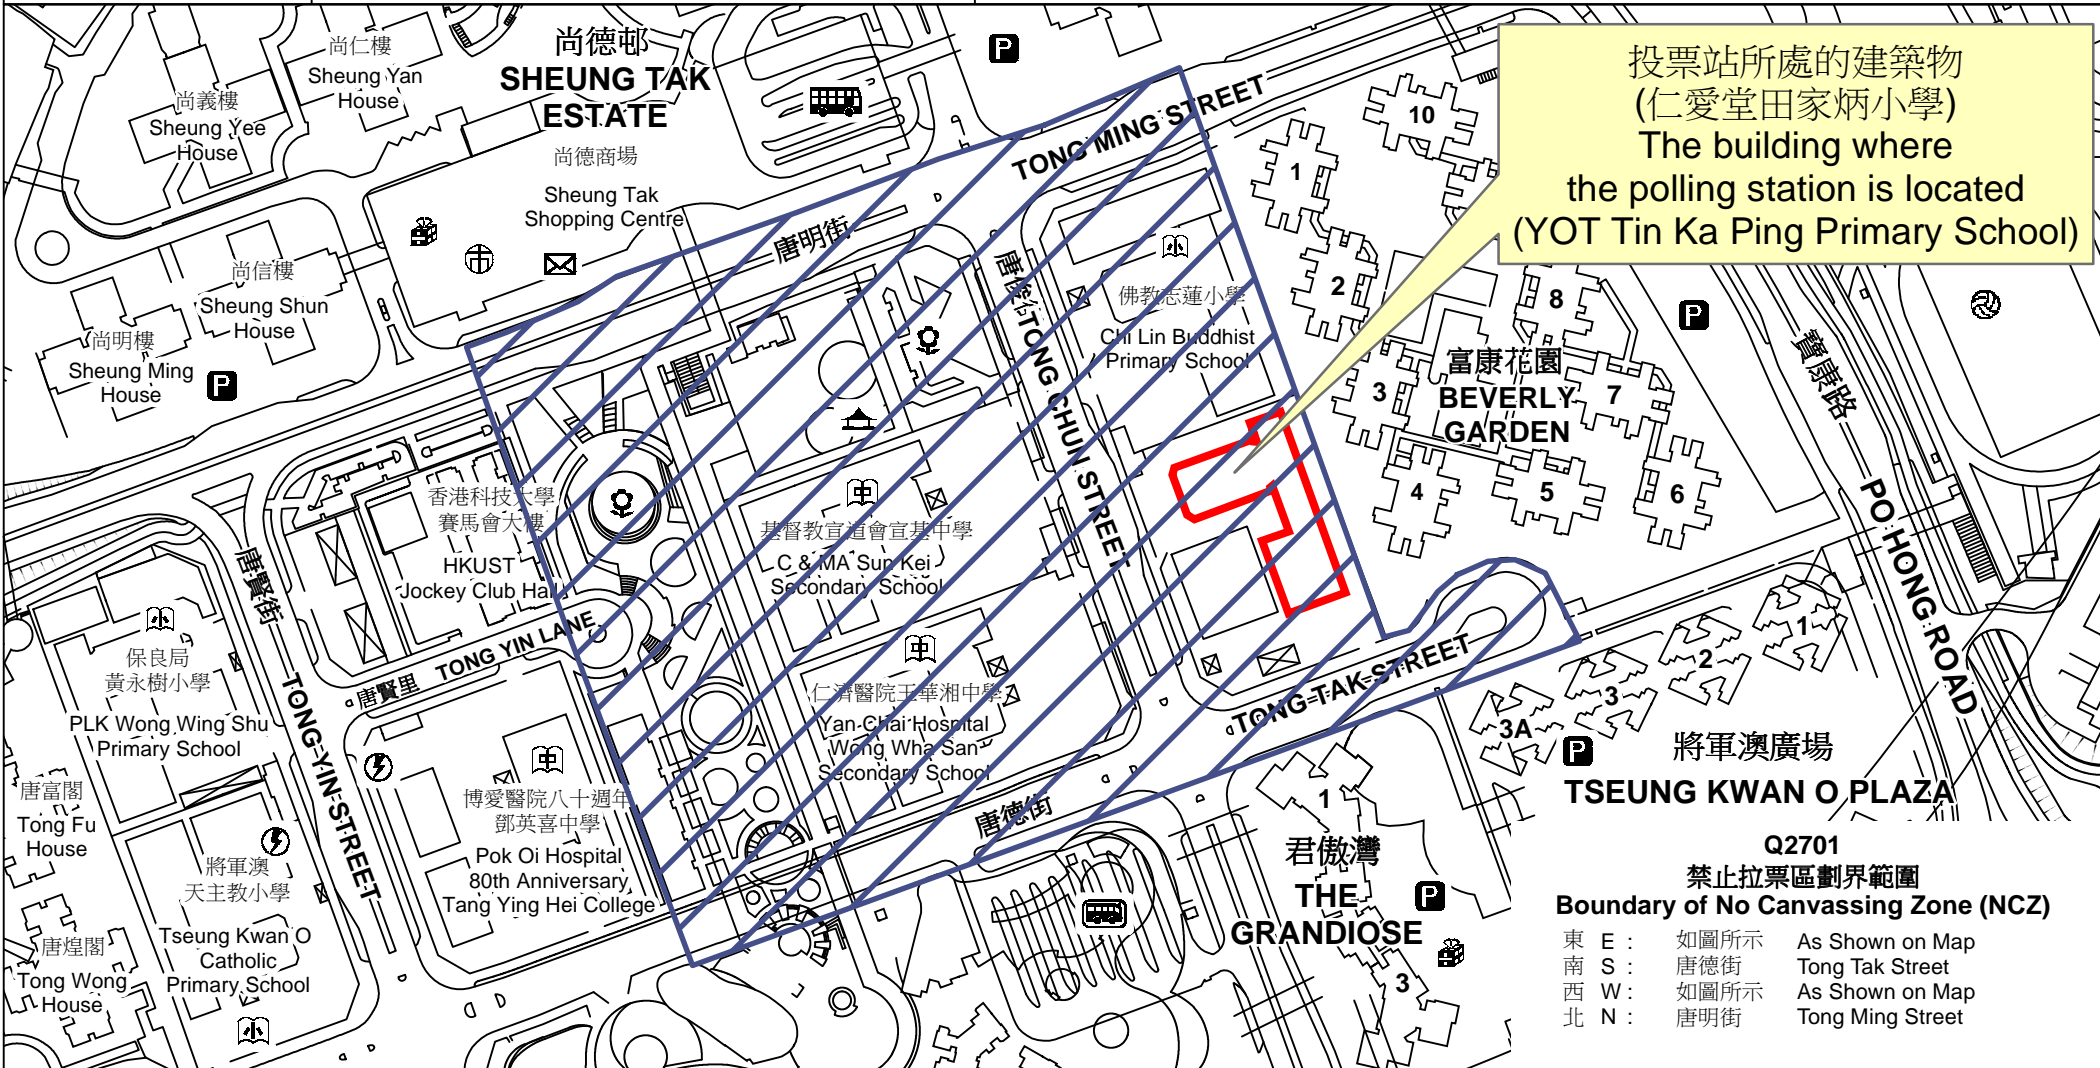

# 投票站位置圖和禁止拉票區 Polling Station - Location Plan & No Canvassing Zone

投票站編號 Polling Station Code  <b>Q2701</b>	2021年立法會換屆選舉地方選區編號及名稱 Code & Name of Geographical Constituency for 2021 Legislative Council General Election  <b>LC6 新界東南 NEW TERRITORIES SOUTH EAST</b>	名稱及地址 Name & Address  仁愛堂田家炳小學 新界將軍澳唐俊街3號地下 <b>YOT Tin Ka Ping Primary School</b> G/F, 3 Tong Chun Street, Tseung Kwan O, New Territories
---	---	---

 禁止拉票區  
No Canvassing Zone