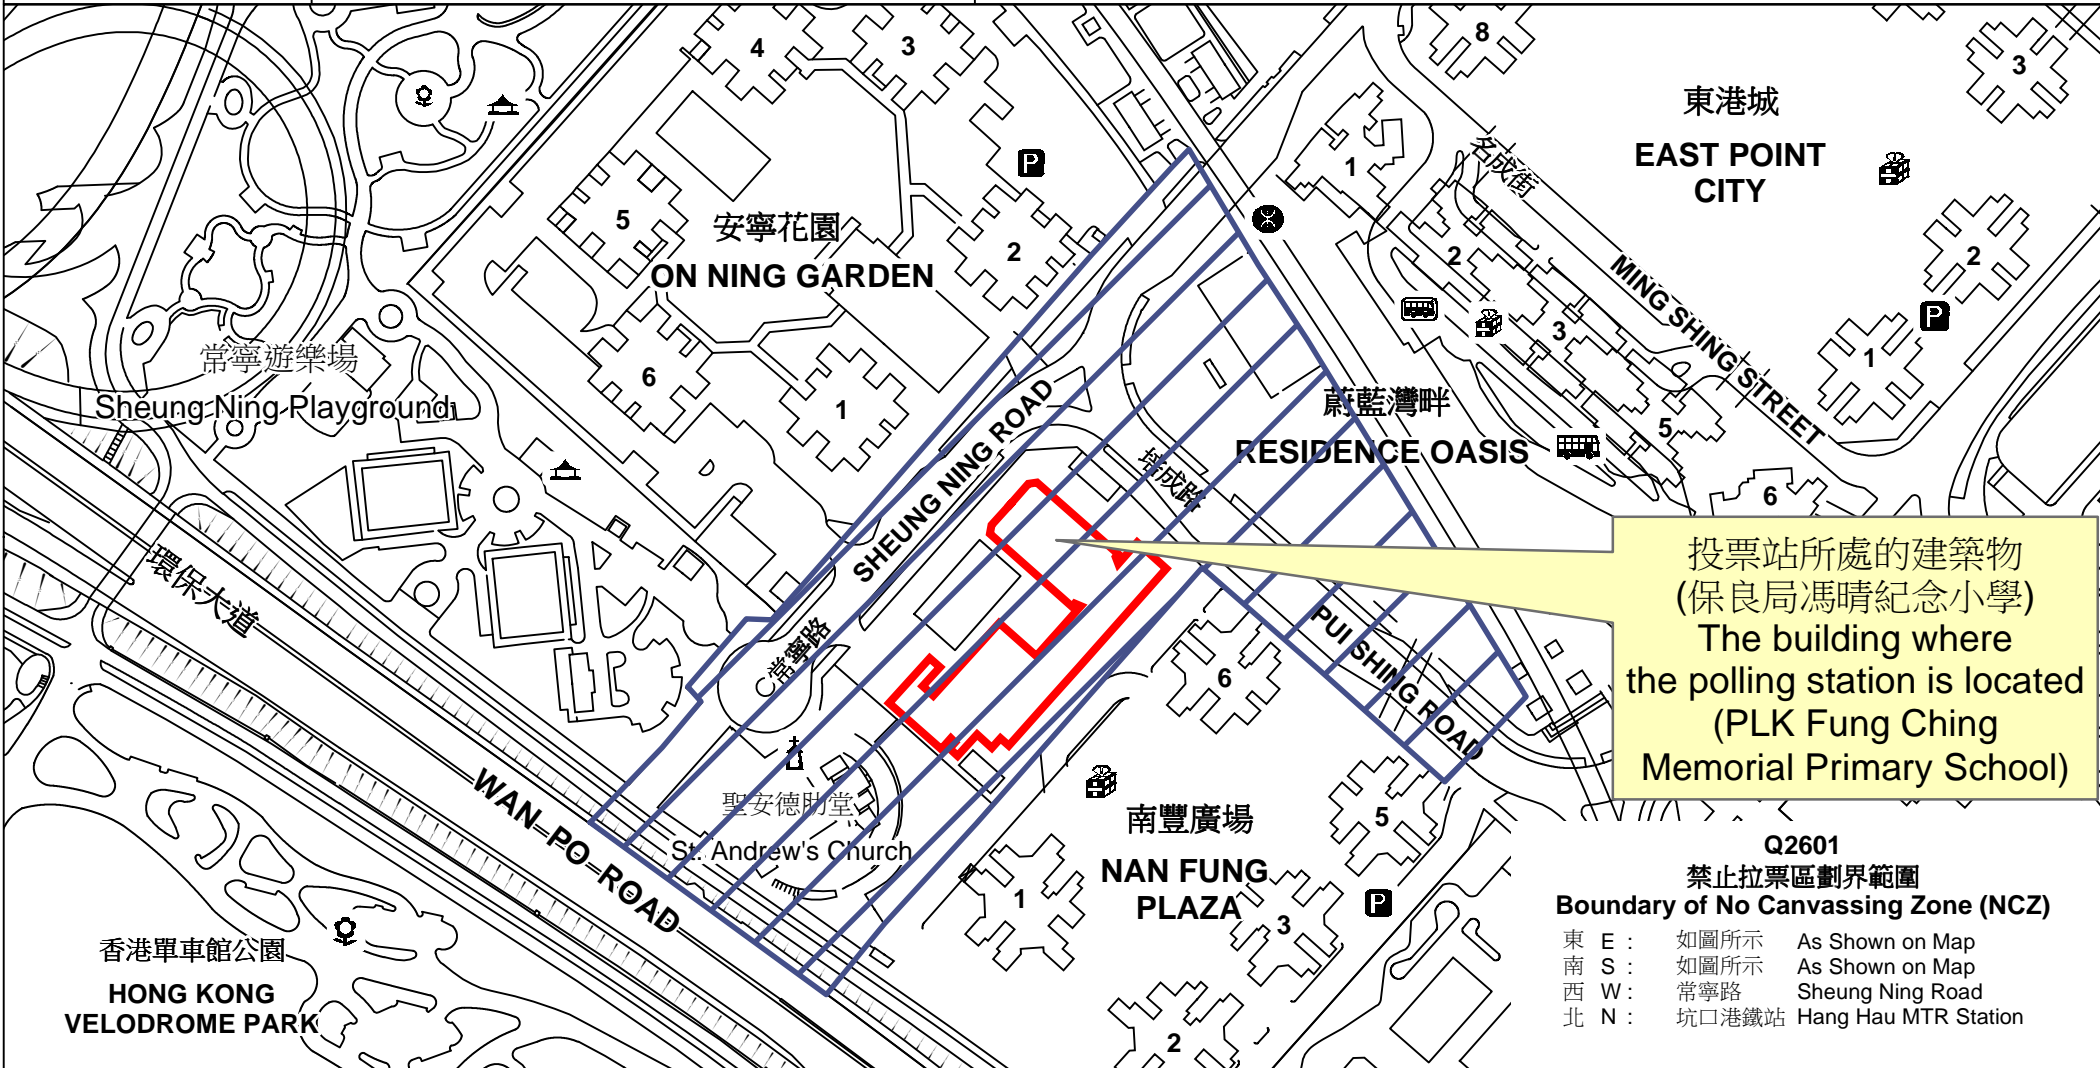

投票站位置圖和禁止拉票區 Polling Station - Location Plan & No Canvassing Zone

投票站編號 Polling Station Code	2021年立法會換屆選舉地方選區編號及名稱 Code & Name of Geographical Constituency for 2021 Legislative Council General Election	名稱及地址 Name & Address
Q2601	LC6 新界東南 NEW TERRITORIES SOUTH EAST	保良局馮晴紀念小學 新界將軍澳培成路2號地下 PLK Fung Ching Memorial Primary School G/F, 2 Pui Shing Road, Tseung Kwan O, New Territories

投票站所處的建築物
(保良局馮晴紀念小學)
The building where
the polling station is located
(PLK Fung Ching
Memorial Primary School)

Q2601
禁止拉票區劃界範圍
Boundary of No Canvassing Zone (NCZ)
 東 E : 如圖所示 As Shown on Map
 南 S : 如圖所示 As Shown on Map
 西 W : 常寧路 Sheung Ning Road
 北 N : 坑口港鐵站 Hang Hau MTR Station

 禁止拉票區
No Canvassing Zone