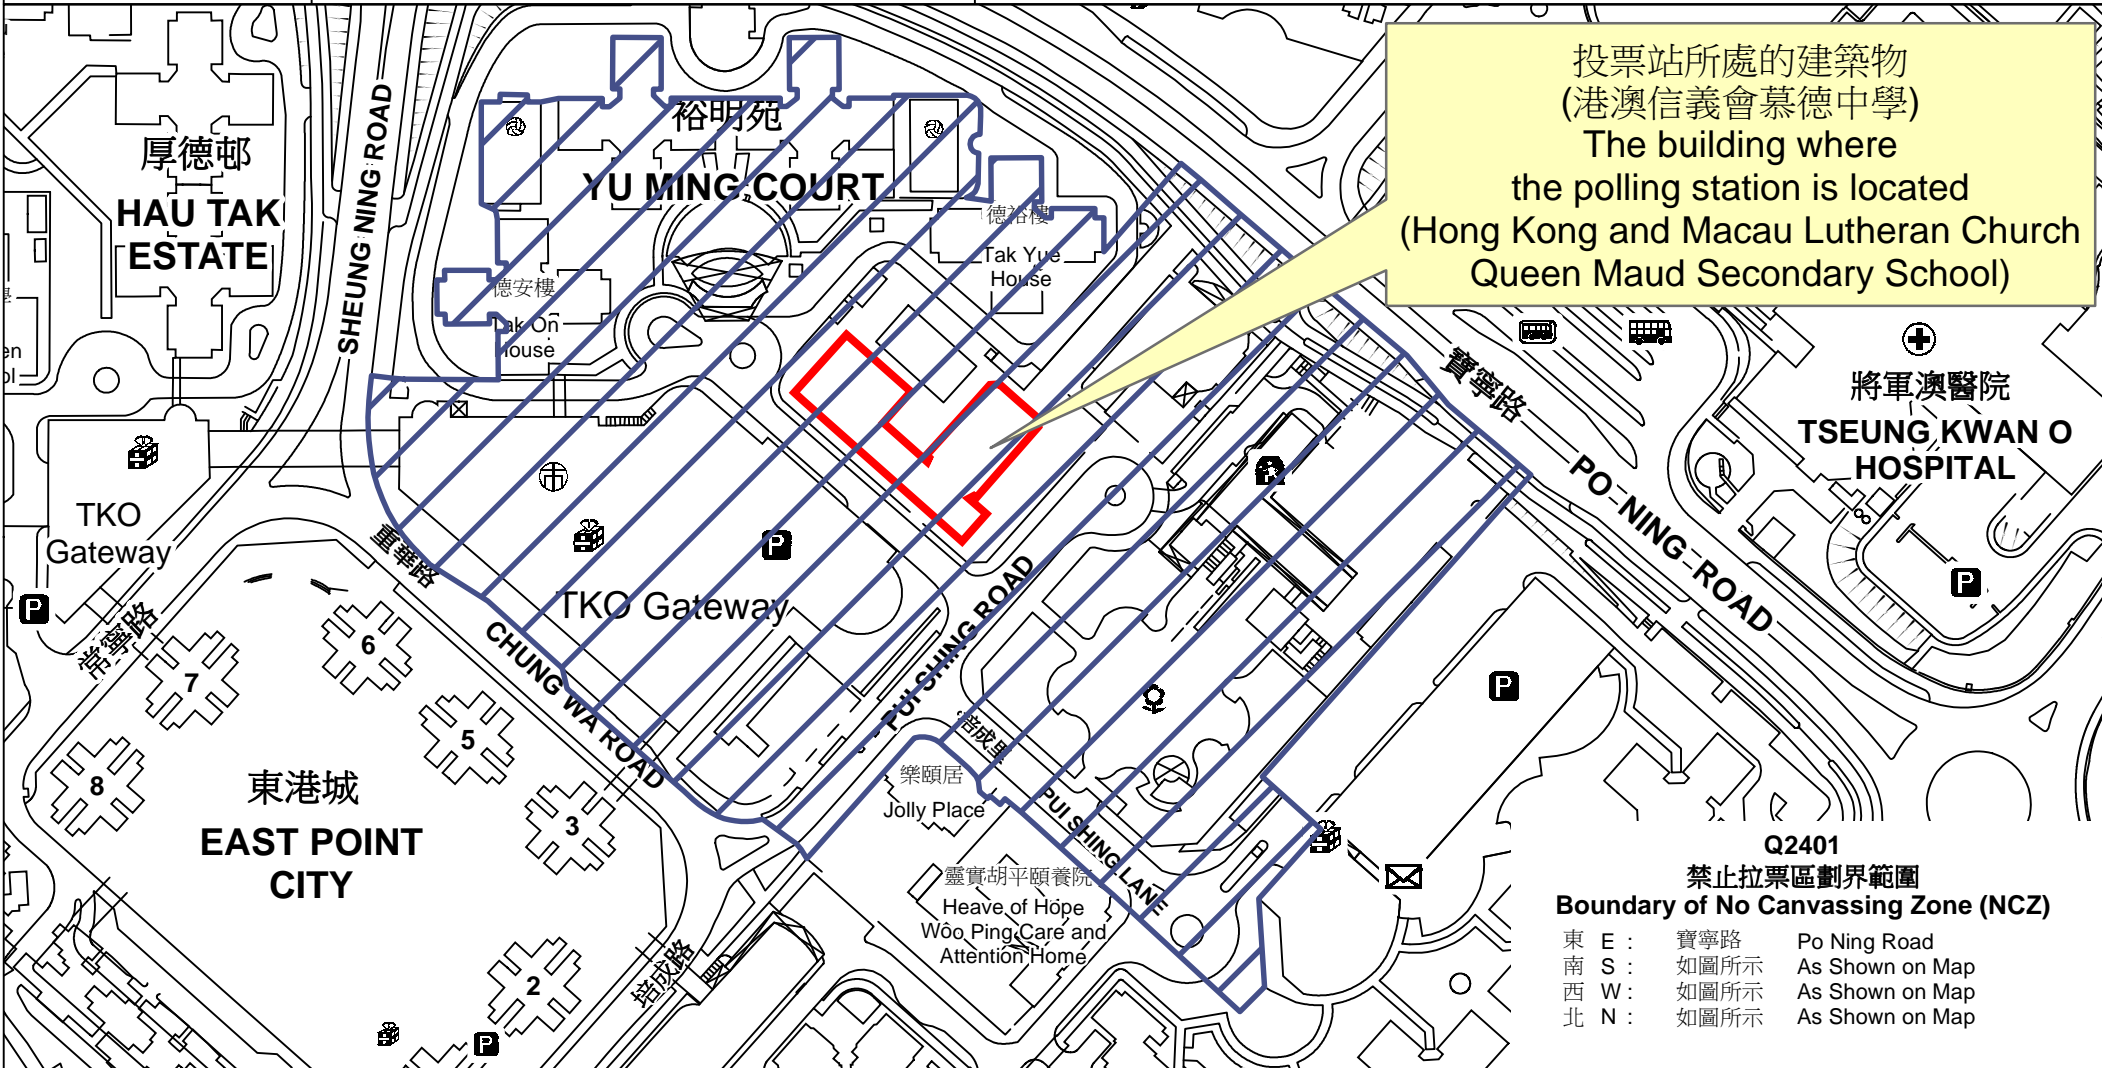

投票站位置圖和禁止拉票區 Polling Station - Location Plan & No Canvassing Zone

投票站編號 Polling Station Code Q2401	2021年立法會換屆選舉地方選區編號及名稱 Code & Name of Geographical Constituency for 2021 Legislative Council General Election LC6 新界東南 NEW TERRITORIES SOUTH EAST	名稱及地址 Name & Address 港澳信義會慕德中學 新界將軍澳厚德邨第3期港澳信義會慕德中學地下 Hong Kong and Macau Lutheran Church Queen Maud Secondary School G/F, Hong Kong and Macau Lutheran Church Queen Maud Secondary School, Phase 3, Hau Tak Estate, Tseung Kwan O, New Territories
---	--	---

投票站所處的建築物
 (港澳信義會慕德中學)
 The building where
 the polling station is located
 (Hong Kong and Macau Lutheran Church
 Queen Maud Secondary School)

Q2401
 禁止拉票區劃界範圍
 Boundary of No Canvassing Zone (NCZ)
 東 E : 寶寧路 Po Ning Road
 南 S : 如圖所示 As Shown on Map
 西 W : 如圖所示 As Shown on Map
 北 N : 如圖所示 As Shown on Map

 禁止拉票區
 No Canvassing Zone