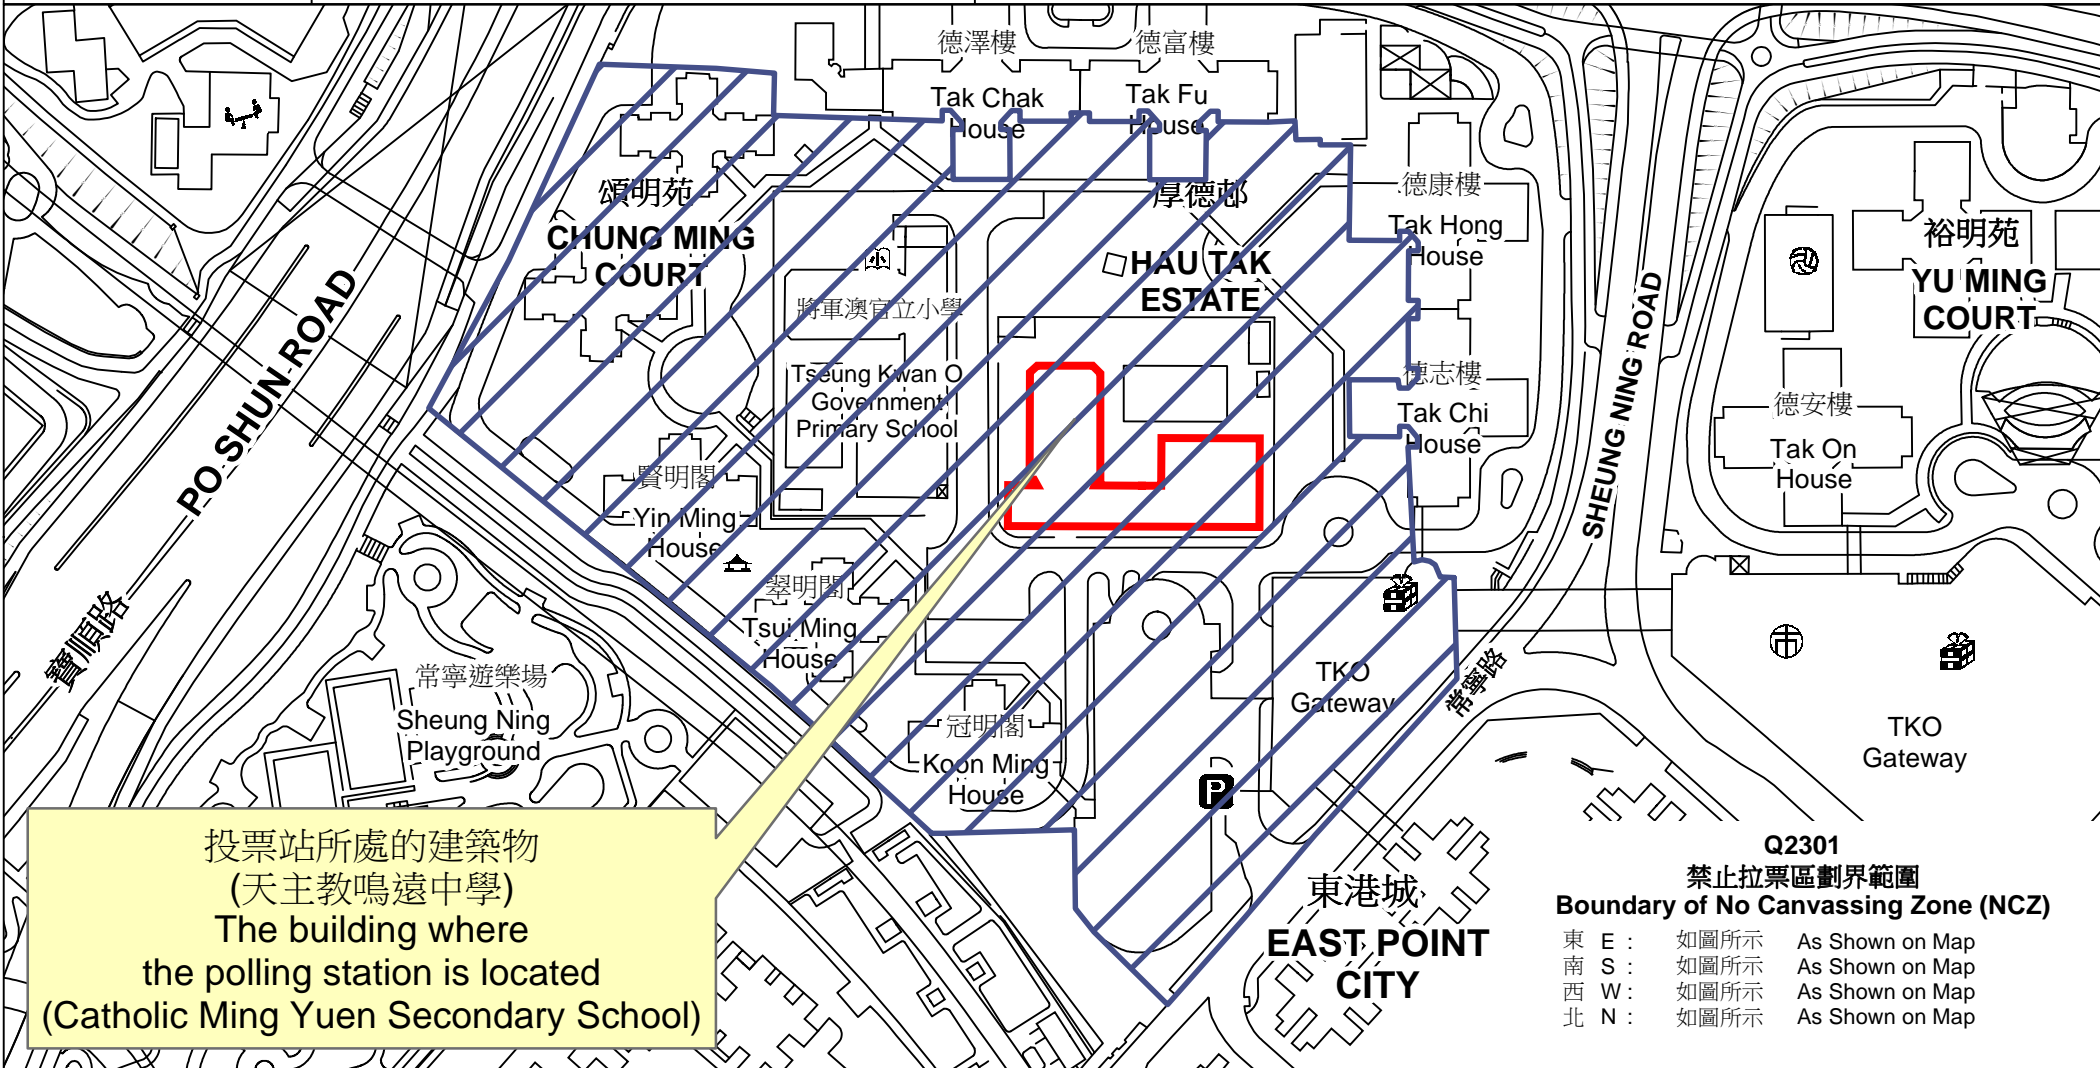

# 投票站位置圖和禁止拉票區 Polling Station - Location Plan & No Canvassing Zone

投票站編號 Polling Station Code  <b>Q2301</b>	2021年立法會換屆選舉地方選區編號及名稱 Code & Name of Geographical Constituency for 2021 Legislative Council General Election  <b>LC6                      新界東南                      NEW TERRITORIES SOUTH EAST</b>	名稱及地址 Name & Address  天主教鳴遠中學 新界將軍澳厚德邨天主教鳴遠中學地下 <b>Catholic Ming Yuen Secondary School                      G/F, Catholic Ming Yuen Secondary School, Hau Tak Estate,                      Tseung Kwan O, New Territories</b>
---	--	--

投票站所處的建築物  
 (天主教鳴遠中學)  
 The building where  
 the polling station is located  
 (Catholic Ming Yuen Secondary School)

**Q2301**  
**禁止拉票區劃界範圍**  
**Boundary of No Canvassing Zone (NCZ)**

東 E :	如圖所示	As Shown on Map
南 S :	如圖所示	As Shown on Map
西 W :	如圖所示	As Shown on Map
北 N :	如圖所示	As Shown on Map

 禁止拉票區  
 No Canvassing Zone