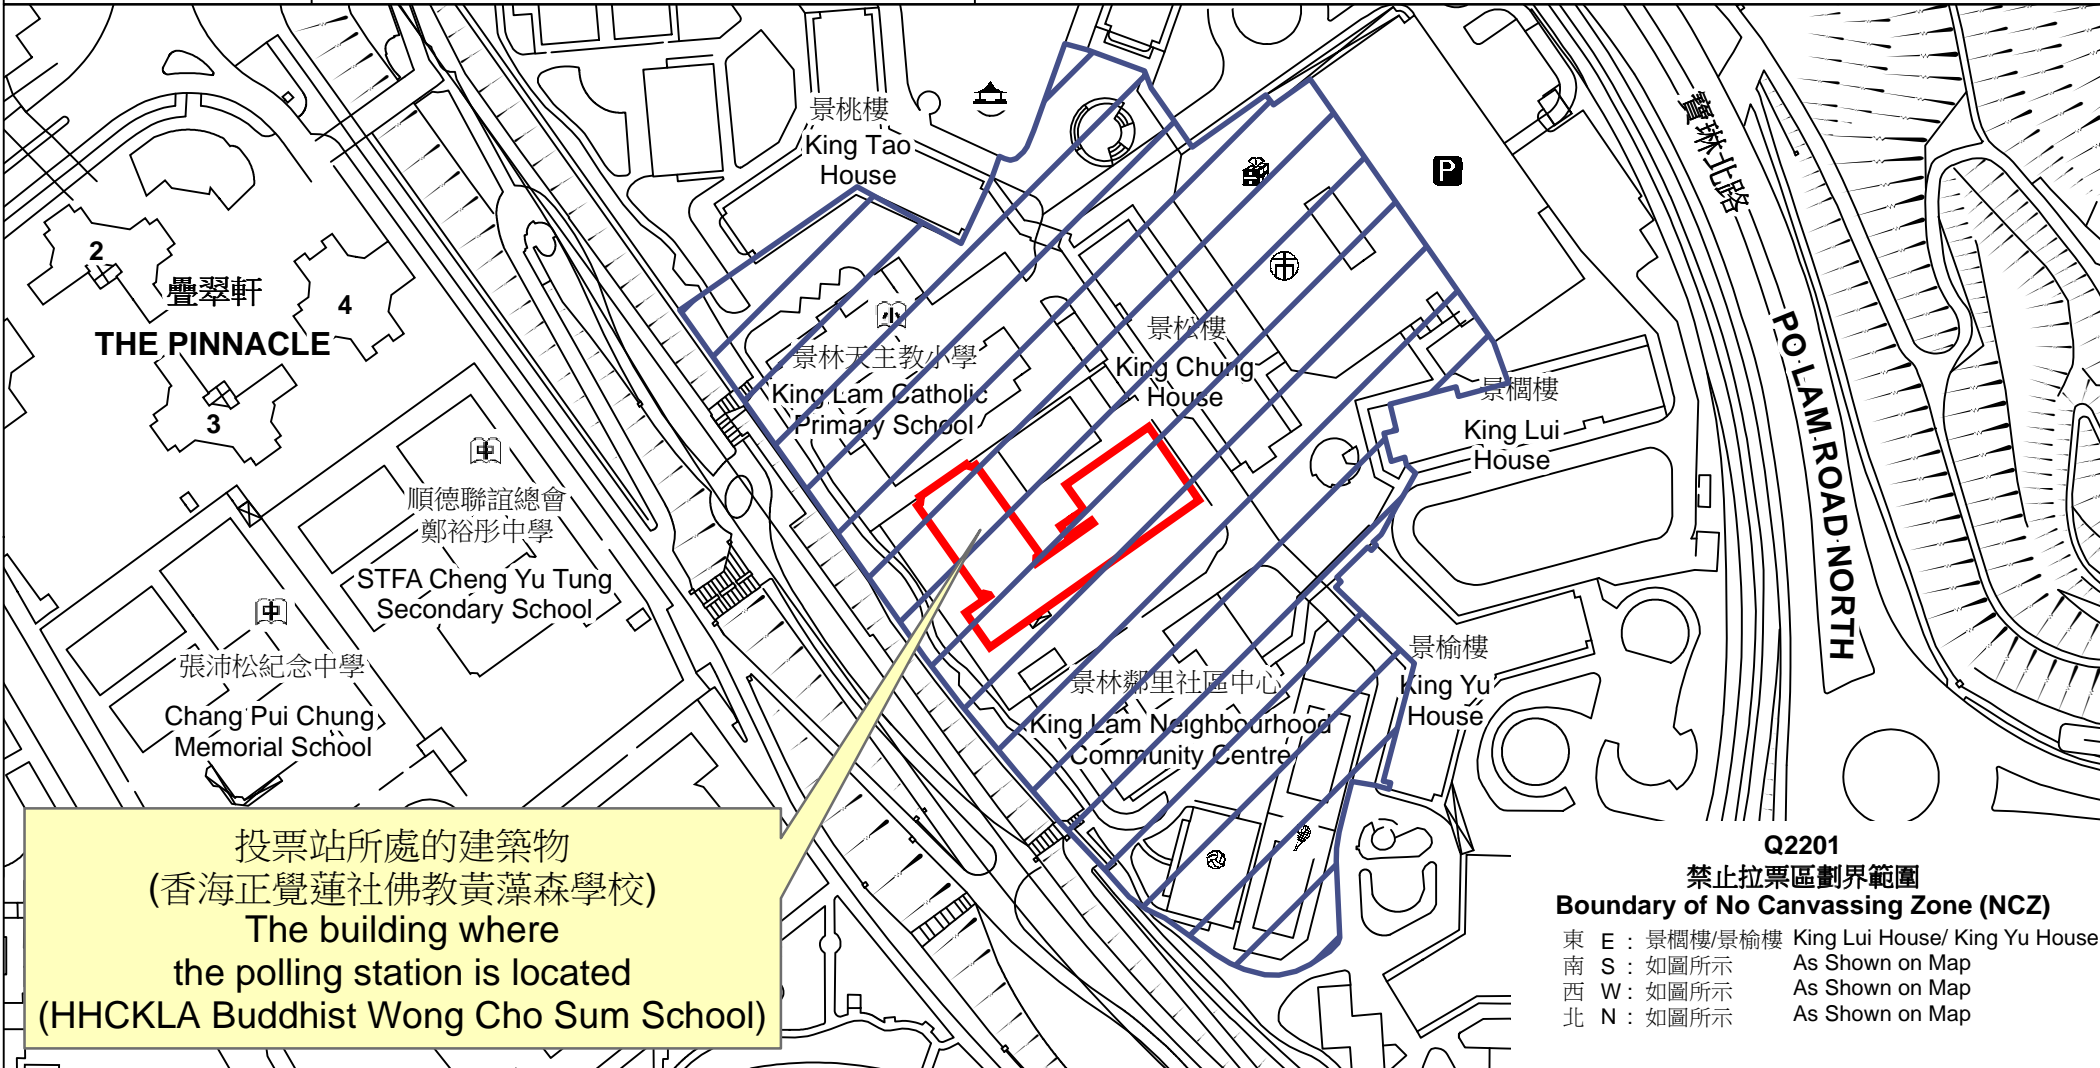

投票站位置圖和禁止拉票區 Polling Station - Location Plan & No Canvassing Zone

投票站編號 Polling Station Code Q2201	2021年立法會換屆選舉地方選區編號及名稱 Code & Name of Geographical Constituency for 2021 Legislative Council General Election LC6 新界東南 NEW TERRITORIES SOUTH EAST	名稱及地址 Name & Address 香海正覺蓮社佛教黃藻森學校 新界將軍澳寶琳北路38號景林邨香海正覺蓮社佛教黃藻森學校地下 HHCKLA Buddhist Wong Cho Sum School G/F, HHCKLA Buddhist Wong Cho Sum School, King Lam Estate, 38 Po Lam Road North, Tseung Kwan O, New Territories
---	--	--

投票站所處的建築物
 (香海正覺蓮社佛教黃藻森學校)
 The building where
 the polling station is located
 (HHCKLA Buddhist Wong Cho Sum School)

Q2201
禁止拉票區劃界範圍
Boundary of No Canvassing Zone (NCZ)
 東 E : 景櫚樓/景榆樓 King Lui House/ King Yu House
 南 S : 如圖所示 As Shown on Map
 西 W : 如圖所示 As Shown on Map
 北 N : 如圖所示 As Shown on Map

 禁止拉票區
 No Canvassing Zone